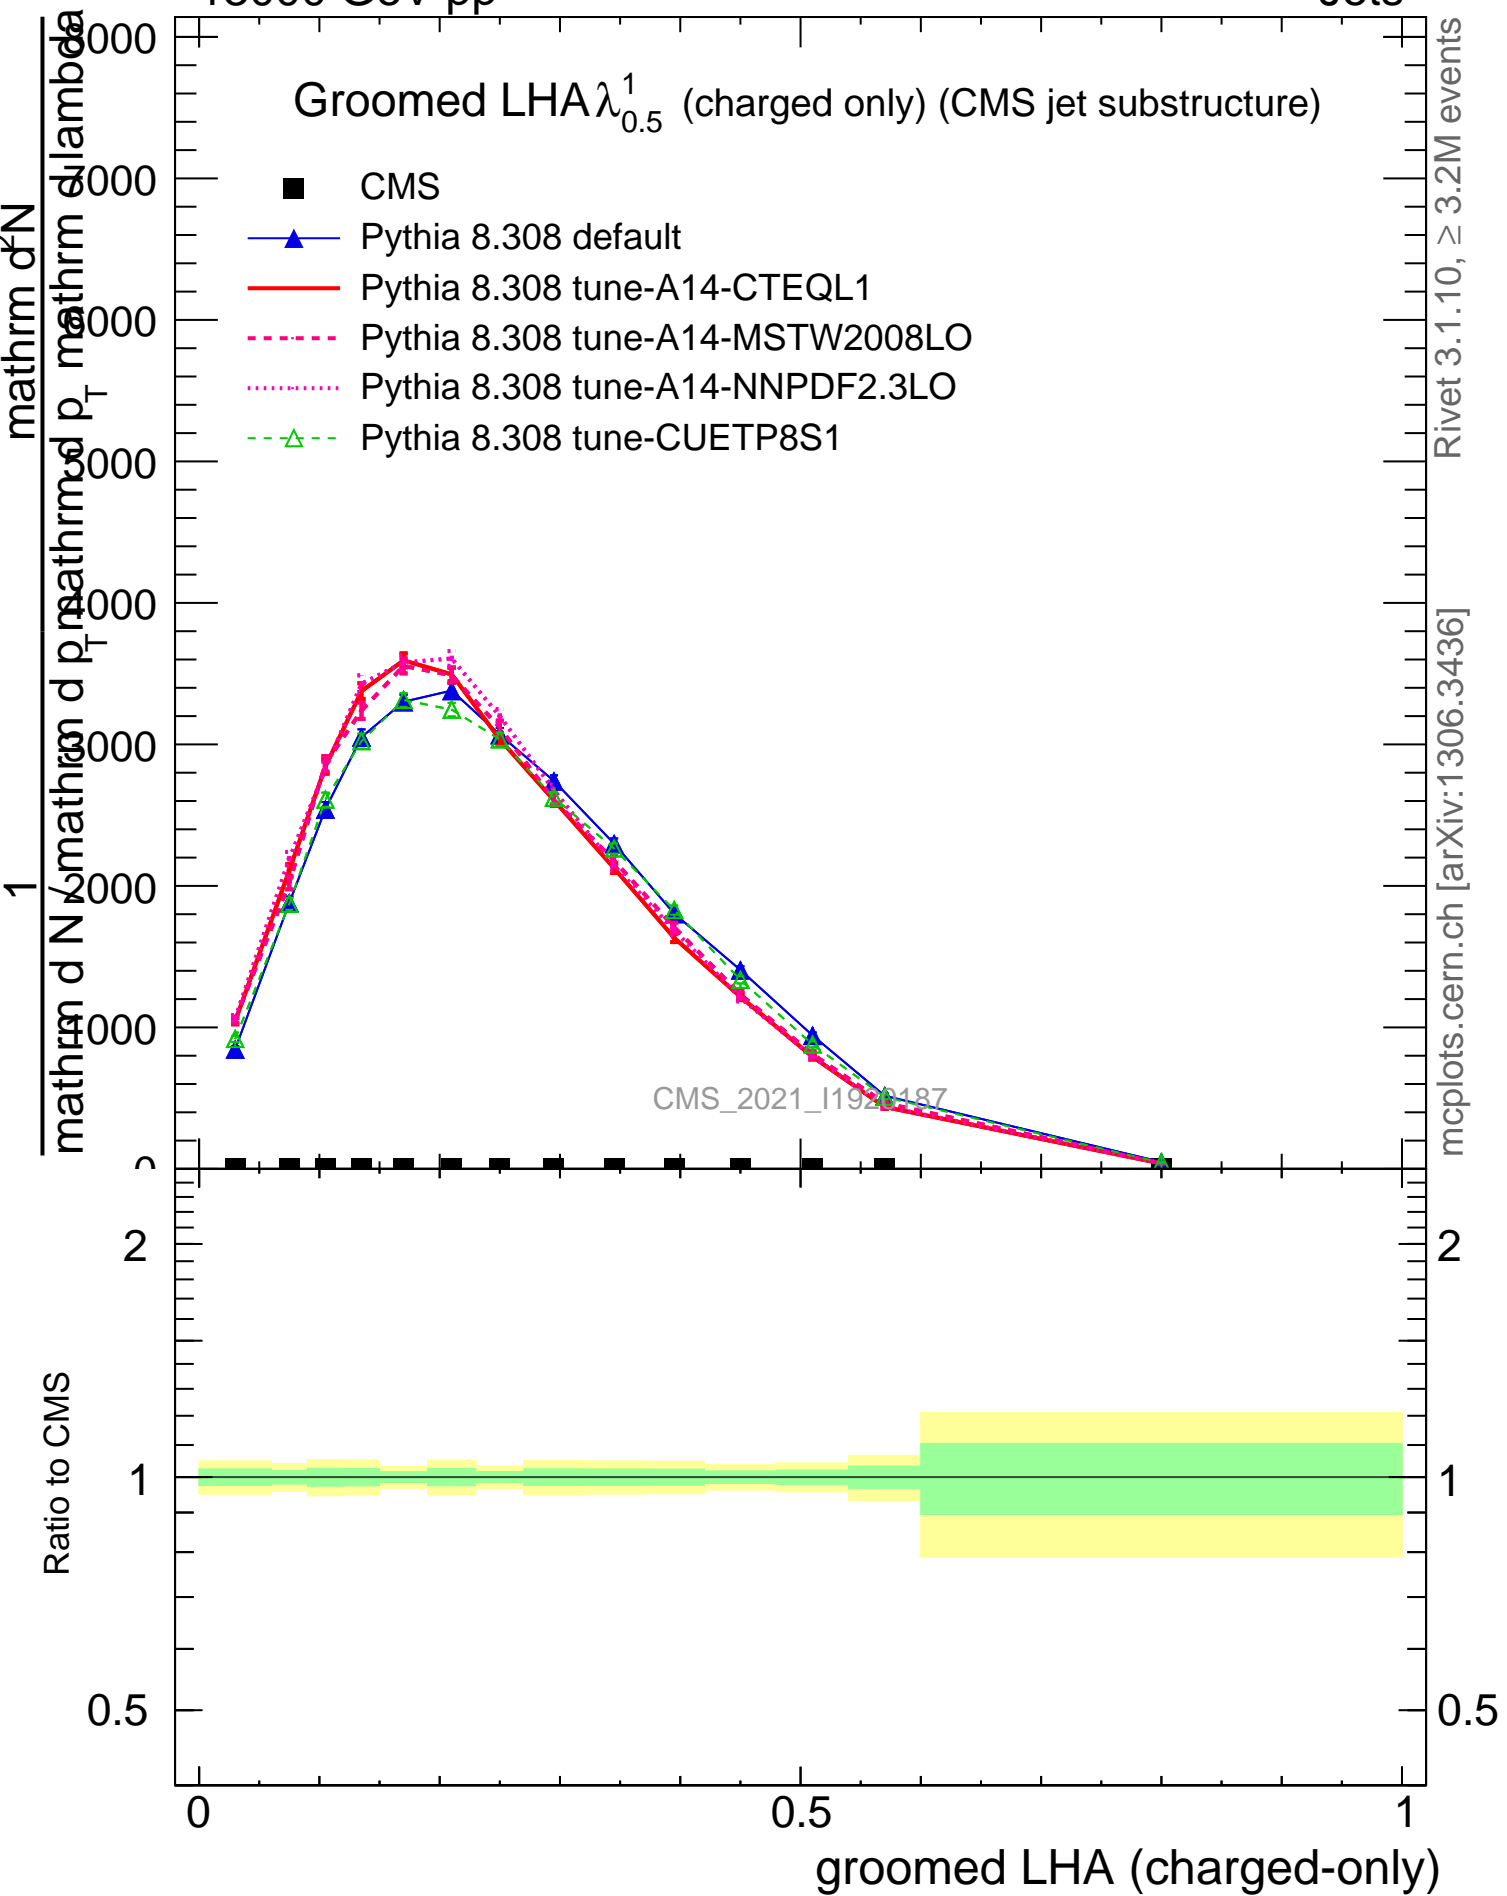

Groomed LHA  $\lambda_{0.5}^1$  (charged only) (CMS jet substructure)

- CMS
- ▲ Pythia 8.308 default
- Pythia 8.308 tune-A14-CTEQL1
- - - Pythia 8.308 tune-A14-MSTW2008LO
- ⋯ Pythia 8.308 tune-A14-NNPDF2.3LO
- - Δ Pythia 8.308 tune-CUETP8S1

Rivet 3.1.10, ≥ 3.2M events  
mcplots.cern.ch [arXiv:1306.3436]