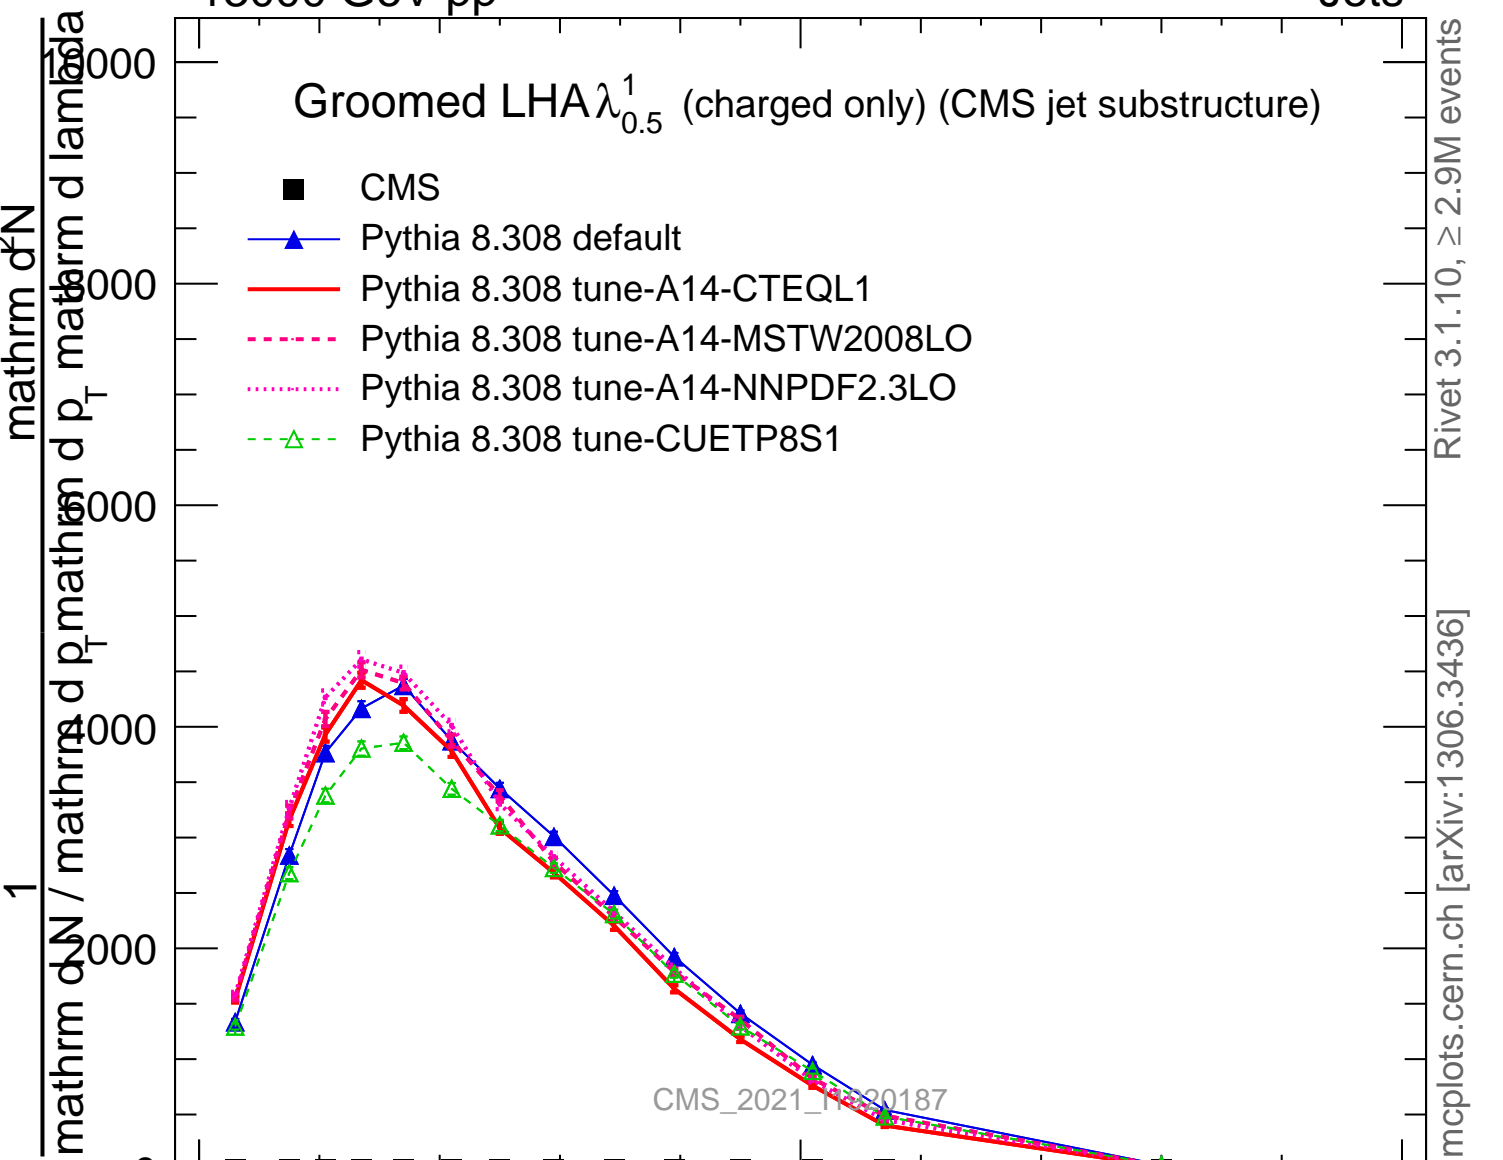

Groomed LHA  $\lambda_{0.5}^1$  (charged only) (CMS jet substructure)

- CMS
- ▲ Pythia 8.308 default
- Pythia 8.308 tune-A14-CTEQL1
- - - Pythia 8.308 tune-A14-MSTW2008LO
- ⋯ Pythia 8.308 tune-A14-NNPDF2.3LO
- - Δ Pythia 8.308 tune-CUETP8S1

Rivet 3.1.10, ≥ 2.9M events

mcplots.cern.ch [arXiv:1306.3436]