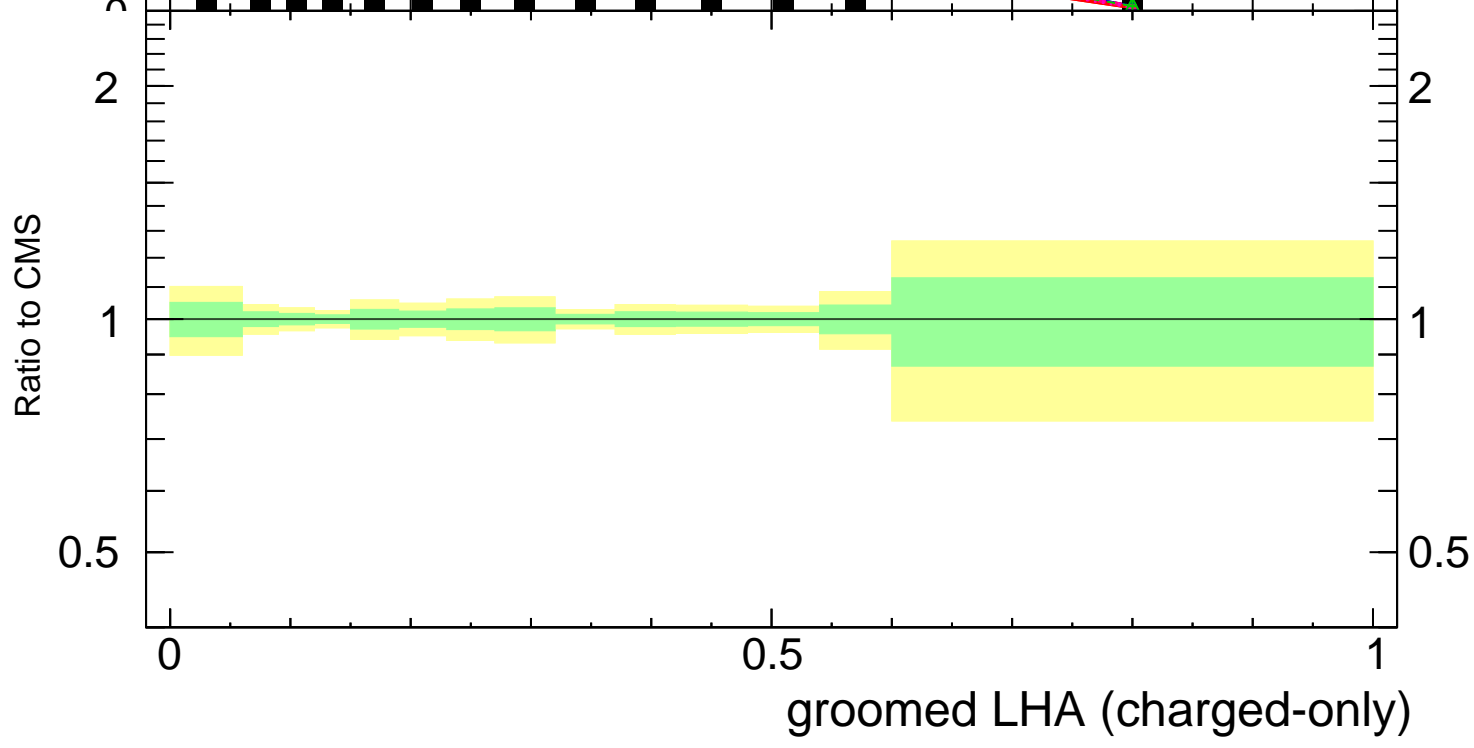

Groomed LHA  $\lambda_{0.5}^1$  (charged only) (CMS jet substructure)

- CMS
- ▲ Pythia 8.308 default
- Pythia 8.308 tune-A14-CTEQL1
- - - Pythia 8.308 tune-A14-MSTW2008LO
- ⋯ Pythia 8.308 tune-A14-NNPDF2.3LO
- - Δ Pythia 8.308 tune-CUETP8S1

Rivet 3.1.10, ≥ 2.9M events

mcplots.cern.ch [arXiv:1306.3436]