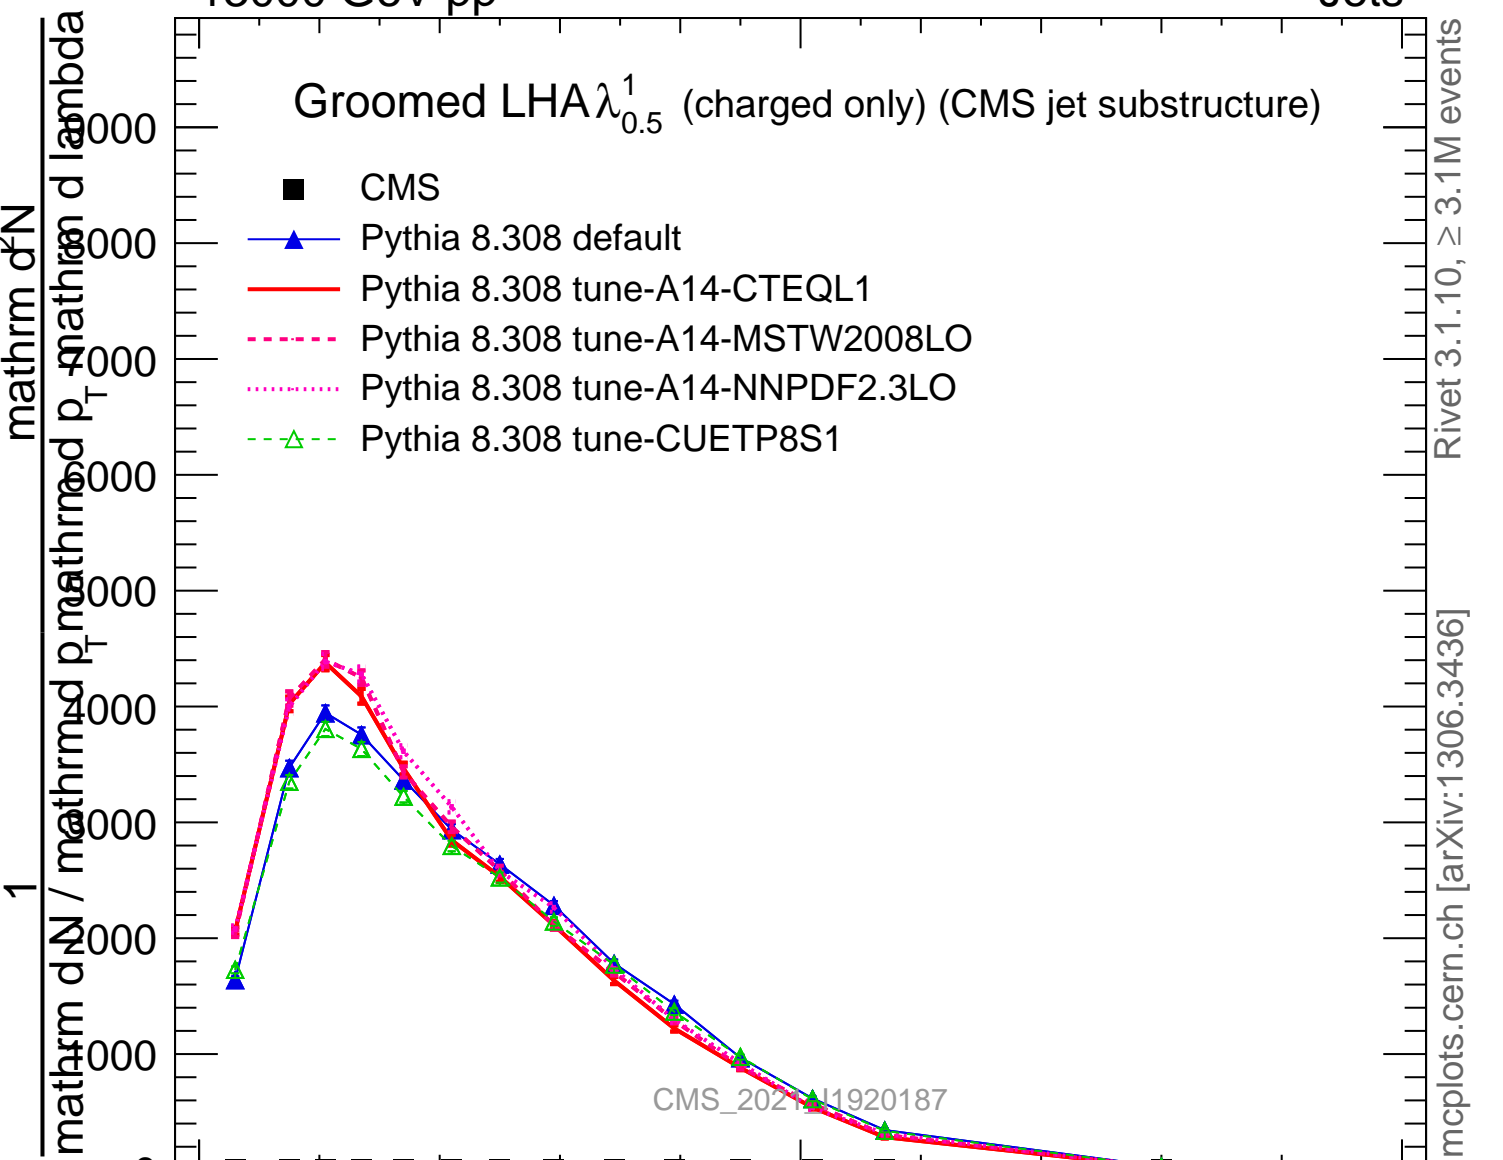

Groomed LHA $\lambda_{0.5}^1$ (charged only) (CMS jet substructure)

- CMS
- ▲ Pythia 8.308 default
- Pythia 8.308 tune-A14-CTEQL1
- - - Pythia 8.308 tune-A14-MSTW2008LO
- ⋯ Pythia 8.308 tune-A14-NNPDF2.3LO
- - Δ Pythia 8.308 tune-CUETP8S1

Rivet 3.1.10, ≥ 3.1M events

mcplots.cern.ch [arXiv:1306.3436]