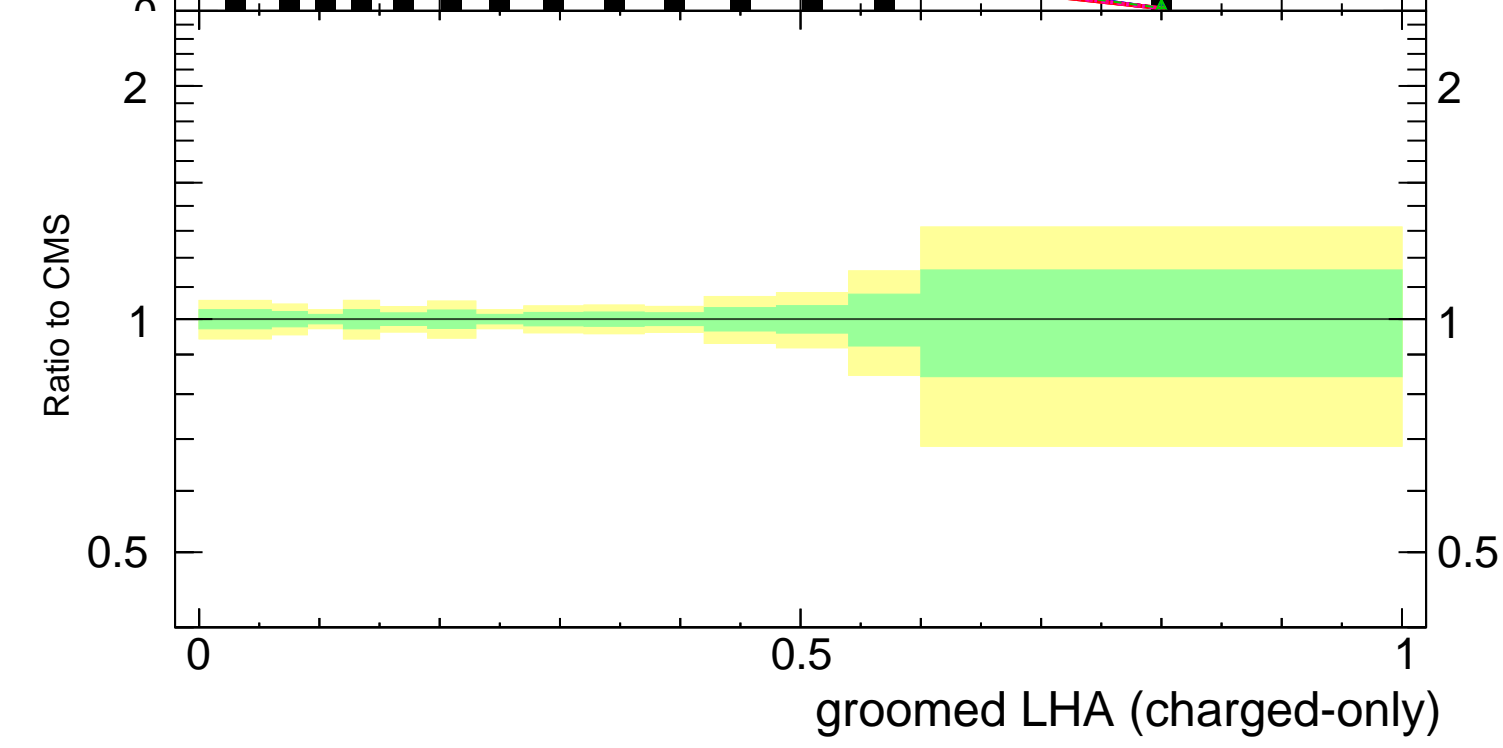

Groomed LHA $\lambda_{0.5}^1$ (charged only) (CMS jet substructure)

- CMS
- ▲ Pythia 8.308 default
- Pythia 8.308 tune-A14-CTEQL1
- - - Pythia 8.308 tune-A14-MSTW2008LO
- ⋯ Pythia 8.308 tune-A14-NNPDF2.3LO
- - Δ Pythia 8.308 tune-CUETP8S1

Rivet 3.1.10, ≥ 3.1M events

mcplots.cern.ch [arXiv:1306.3436]