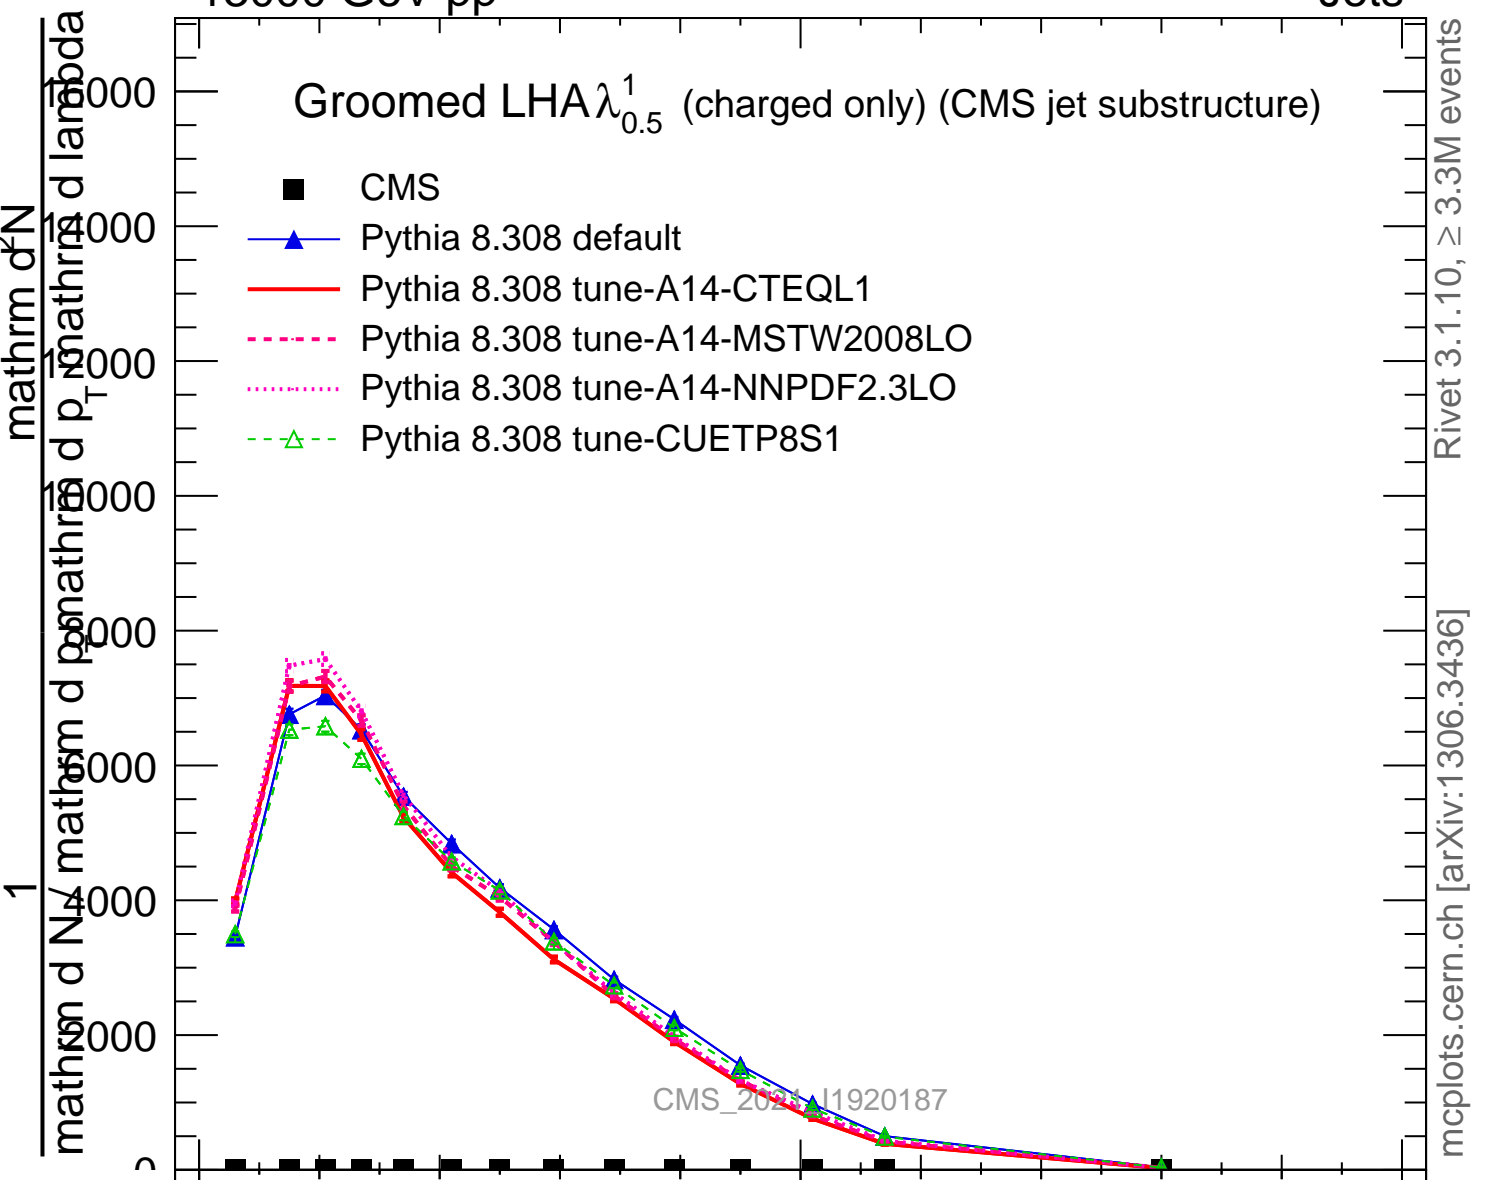

Groomed LHA $\lambda_{0.5}^1$ (charged only) (CMS jet substructure)

- CMS
- ▲ Pythia 8.308 default
- Pythia 8.308 tune-A14-CTEQL1
- - - Pythia 8.308 tune-A14-MSTW2008LO
- ⋯ Pythia 8.308 tune-A14-NNPDF2.3LO
- - Δ Pythia 8.308 tune-CUETP8S1

Rivet 3.1.10, ≥ 3.3M events
mcplots.cern.ch [arXiv:1306.3436]