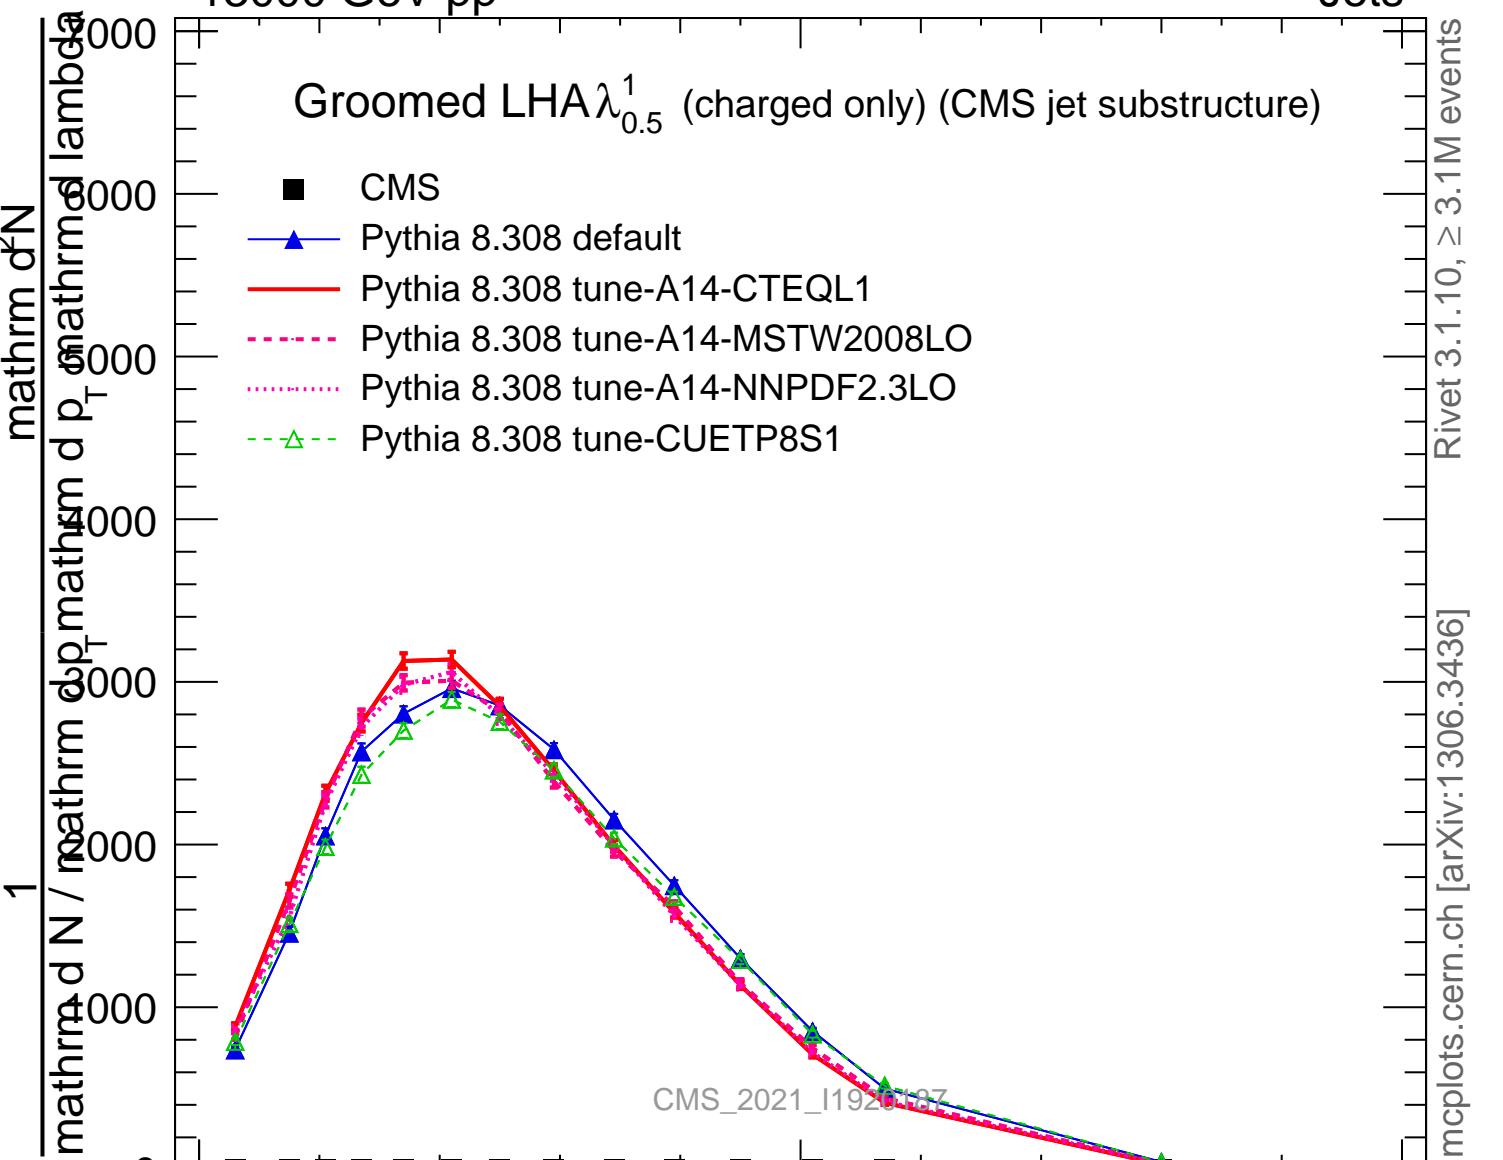

Groomed LHA  $\lambda_{0.5}^1$  (charged only) (CMS jet substructure)

- CMS
- ▲ Pythia 8.308 default
- Pythia 8.308 tune-A14-CTEQL1
- - - Pythia 8.308 tune-A14-MSTW2008LO
- ⋯ Pythia 8.308 tune-A14-NNPDF2.3LO
- - Δ Pythia 8.308 tune-CUETP8S1

Rivet 3.1.10, ≥ 3.1M events  
mcplots.cern.ch [arXiv:1306.3436]