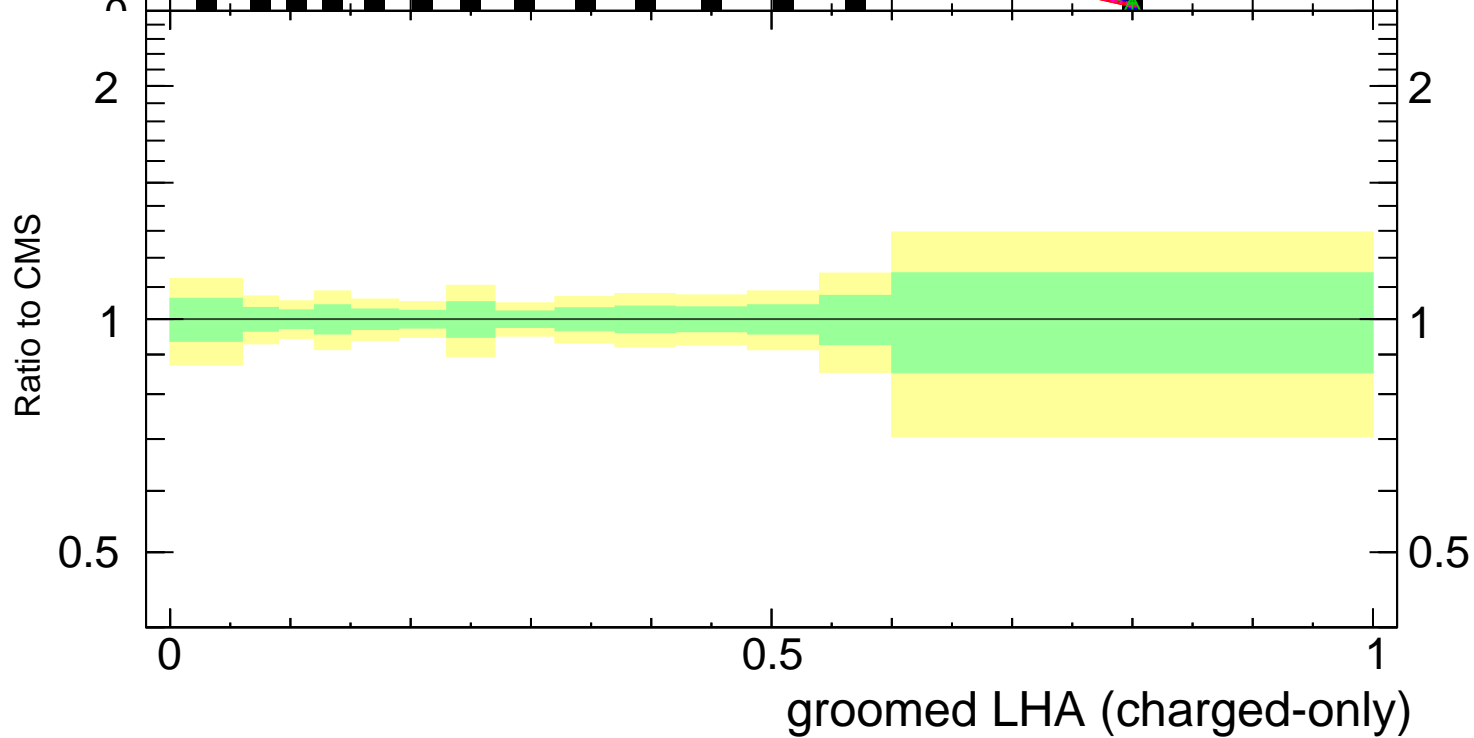

Groomed LHA  $\lambda_{0.5}^1$  (charged only) (CMS jet substructure)

- CMS
- ▲ Pythia 8.308 default
- Pythia 8.308 tune-A14-CTEQL1
- - - Pythia 8.308 tune-A14-MSTW2008LO
- ⋯ Pythia 8.308 tune-A14-NNPDF2.3LO
- - Δ Pythia 8.308 tune-CUETP8S1

Rivet 3.1.10, ≥ 3.1M events  
mcplots.cern.ch [arXiv:1306.3436]