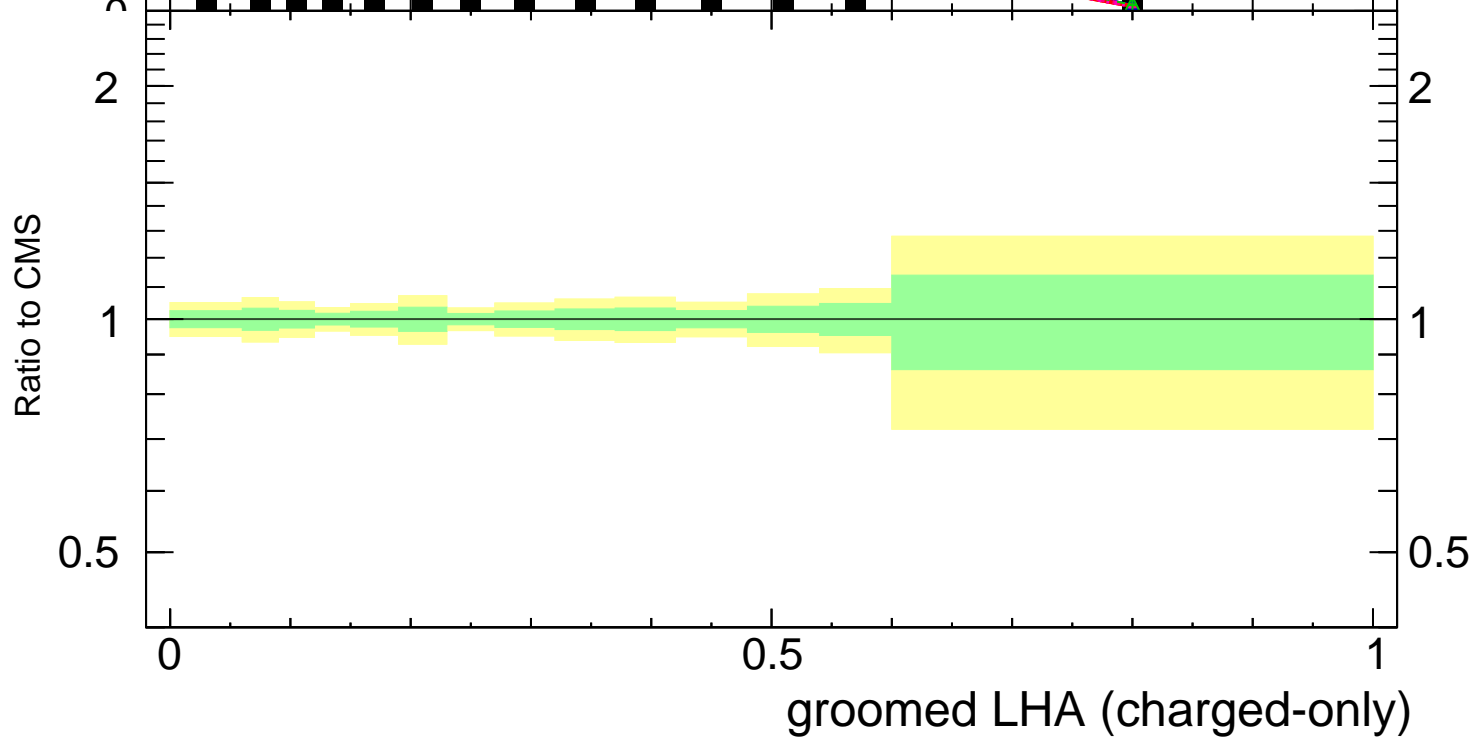

Groomed LHA $\lambda_{0.5}^1$ (charged only) (CMS jet substructure)

- CMS
- ▲ Pythia 8.308 default
- Pythia 8.308 tune-A14-CTEQL1
- - - Pythia 8.308 tune-A14-MSTW2008LO
- ⋯ Pythia 8.308 tune-A14-NNPDF2.3LO
- - Δ Pythia 8.308 tune-CUETP8S1

Rivet 3.1.10, ≥ 3.2M events
mcplots.cern.ch [arXiv:1306.3436]