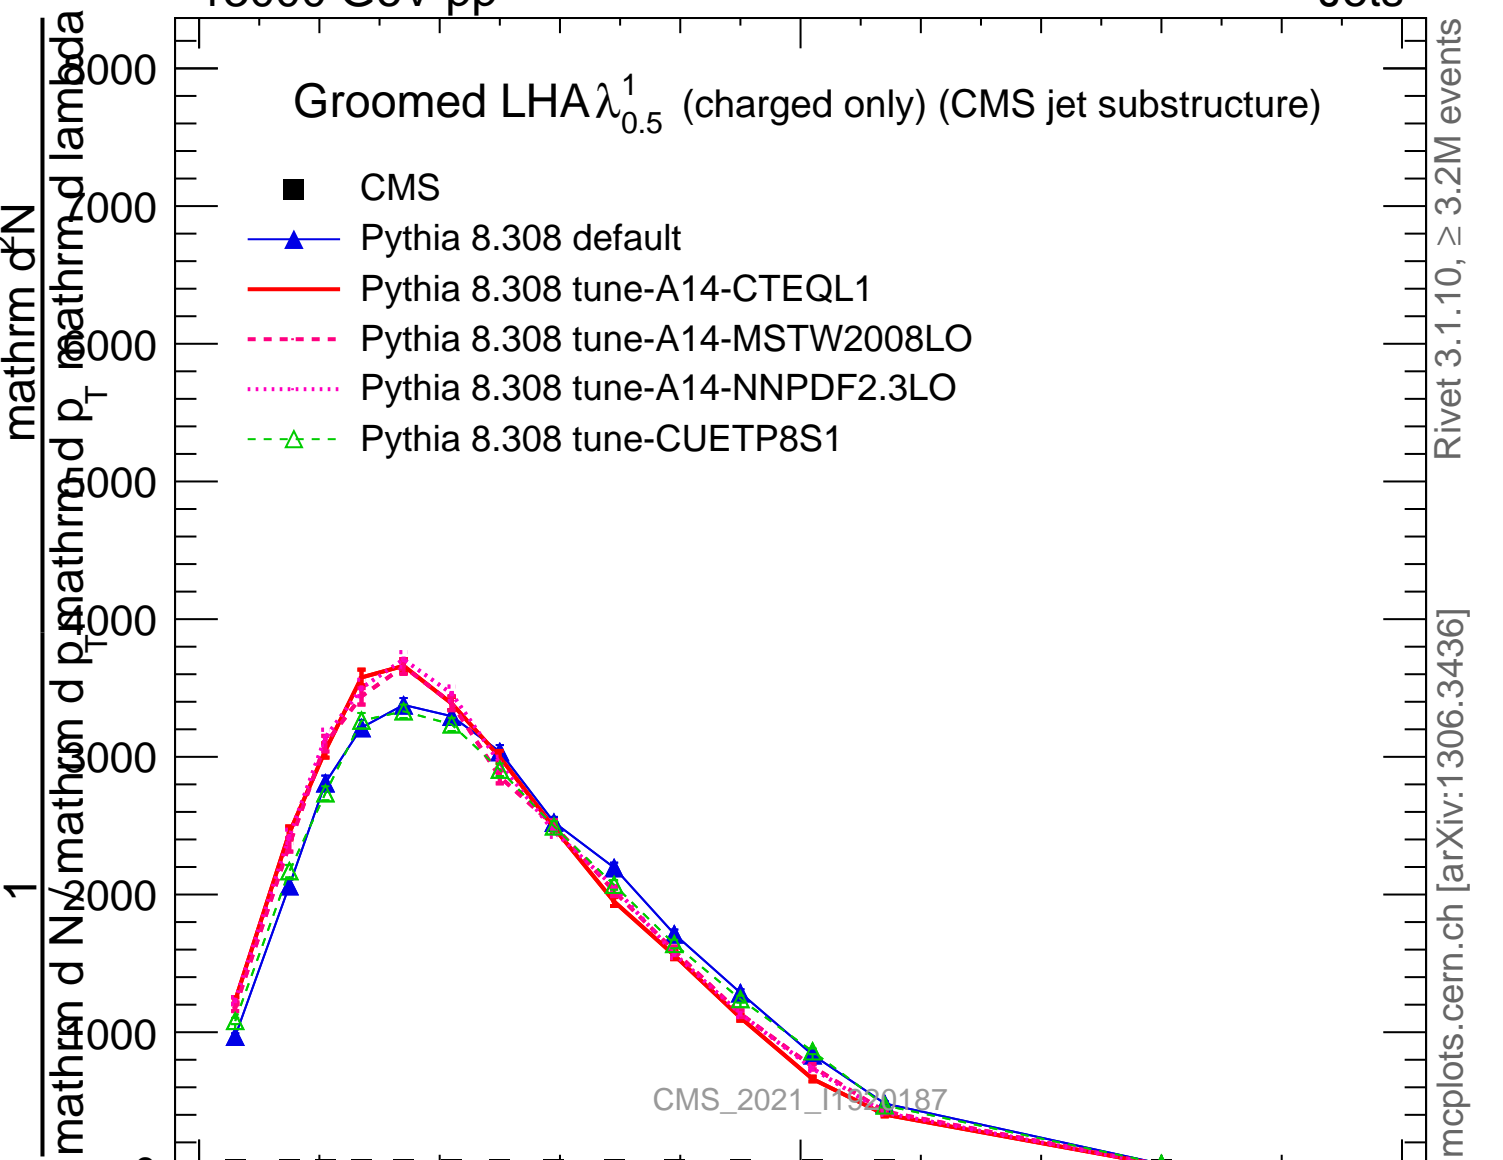

Groomed LHA $\lambda_{0.5}^1$ (charged only) (CMS jet substructure)

- CMS
- ▲ Pythia 8.308 default
- Pythia 8.308 tune-A14-CTEQL1
- - - Pythia 8.308 tune-A14-MSTW2008LO
- ⋯ Pythia 8.308 tune-A14-NNPDF2.3LO
- - Δ Pythia 8.308 tune-CUETP8S1

Rivet 3.1.10, ≥ 3.2M events
mcplots.cern.ch [arXiv:1306.3436]