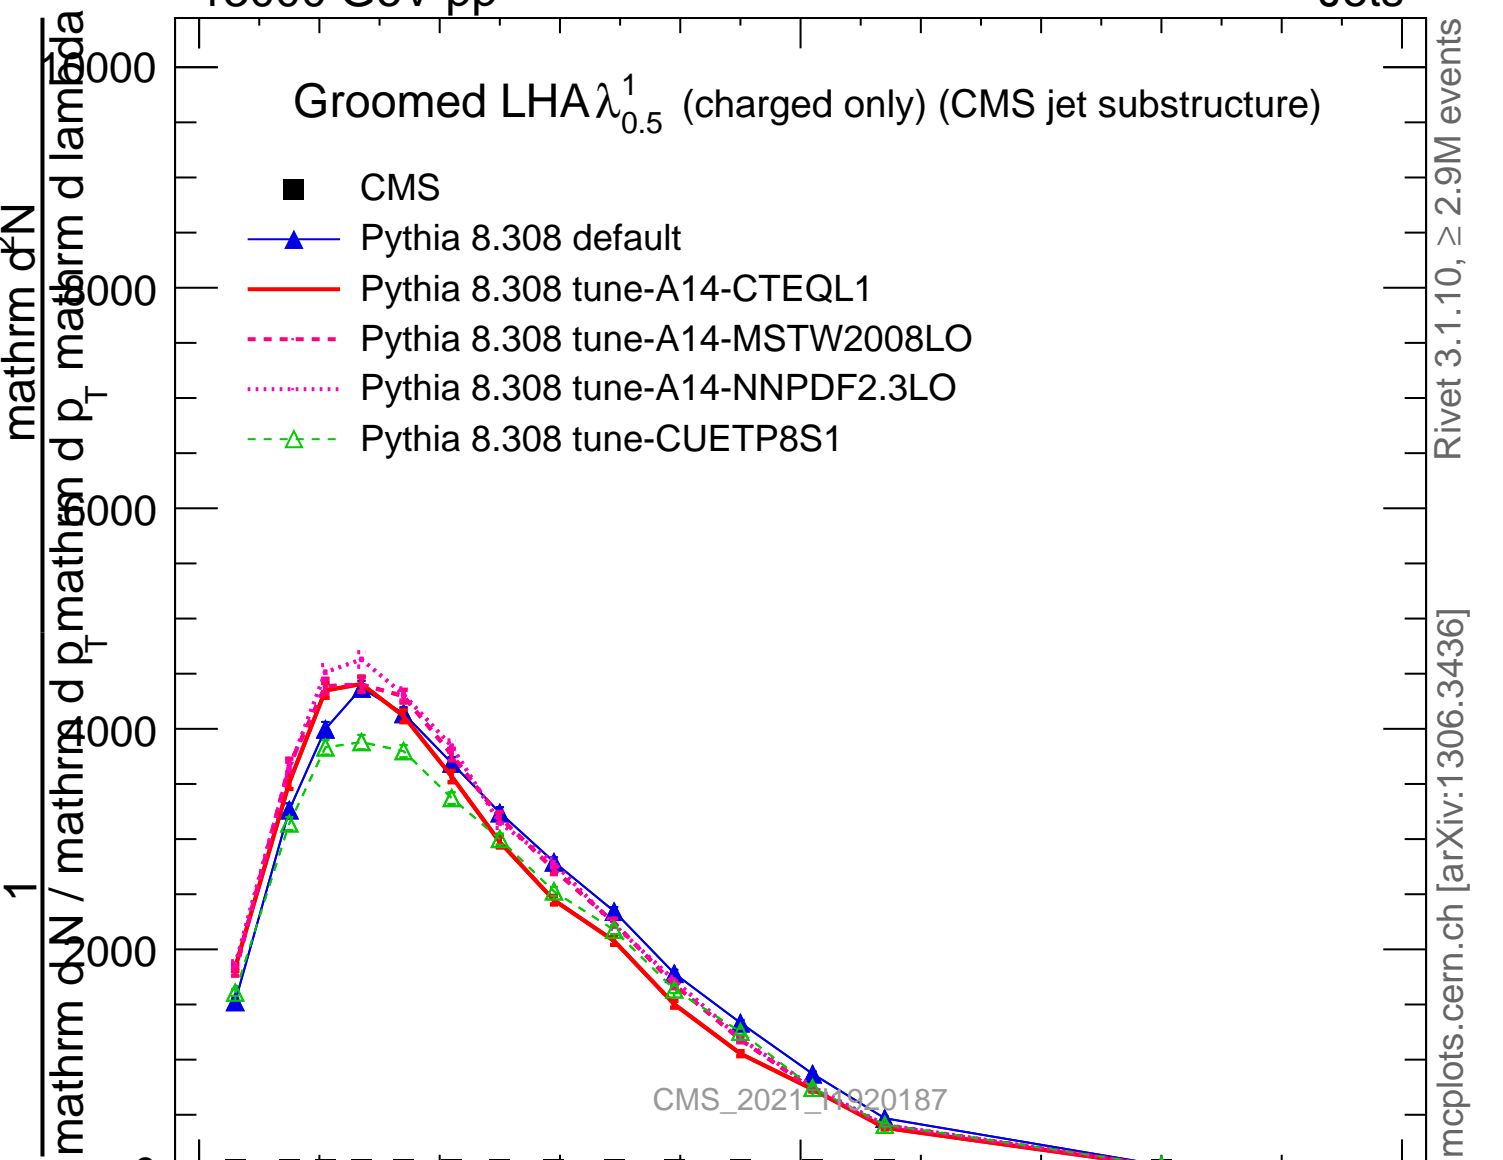

Groomed LHA $\lambda_{0.5}^1$ (charged only) (CMS jet substructure)

- CMS
- ▲ Pythia 8.308 default
- Pythia 8.308 tune-A14-CTEQL1
- - - Pythia 8.308 tune-A14-MSTW2008LO
- ⋯ Pythia 8.308 tune-A14-NNPDF2.3LO
- - Δ Pythia 8.308 tune-CUETP8S1

Rivet 3.1.10, ≥ 2.9M events

mcplots.cern.ch [arXiv:1306.3436]