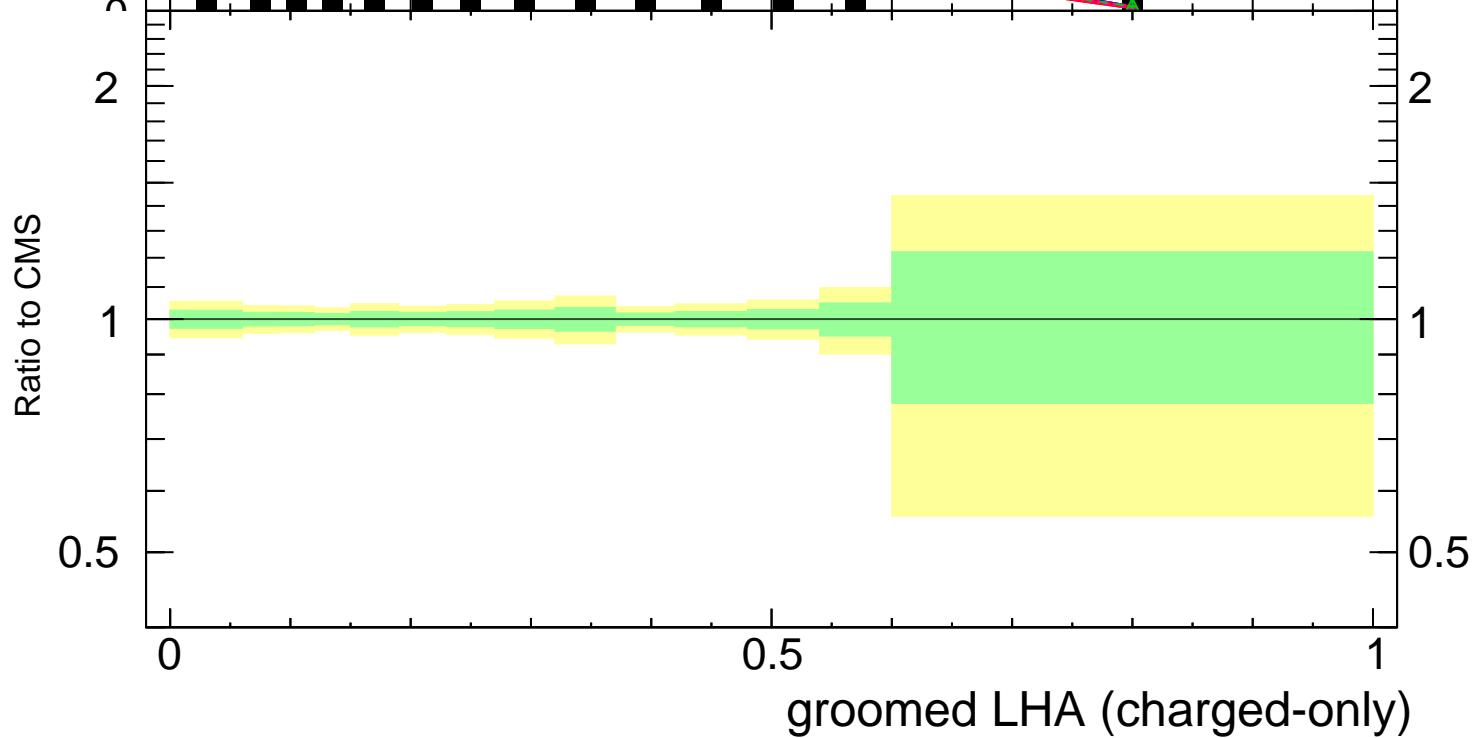

Groomed LHA $\lambda_{0.5}^1$ (charged only) (CMS jet substructure)

- CMS
- ▲ Pythia 8.308 default
- Pythia 8.308 tune-A14-CTEQL1
- - - Pythia 8.308 tune-A14-MSTW2008LO
- ⋯ Pythia 8.308 tune-A14-NNPDF2.3LO
- - Δ Pythia 8.308 tune-CUETP8S1

Rivet 3.1.10, ≥ 2.9M events

mcplots.cern.ch [arXiv:1306.3436]