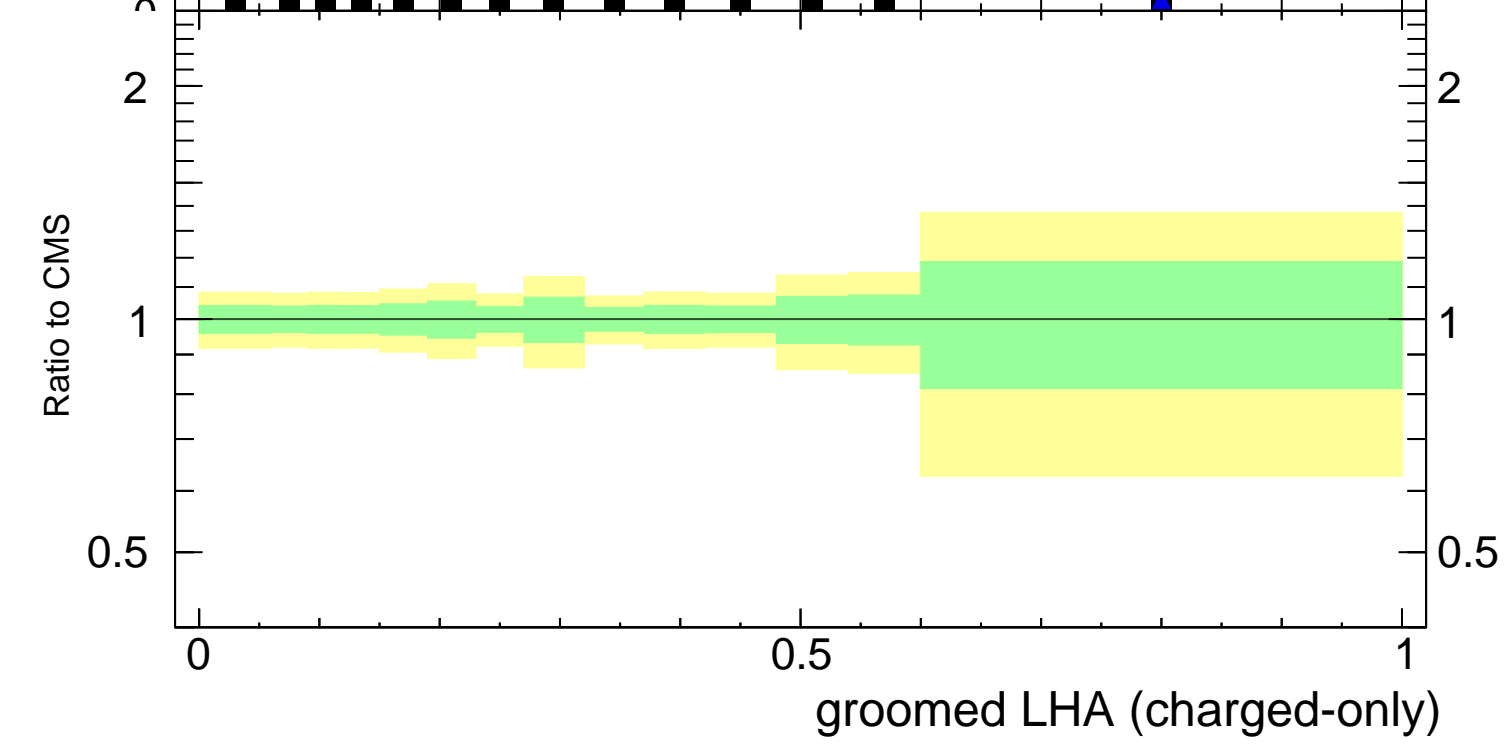

Groomed LHA $\lambda_{0.5}^1$ (charged only) (CMS jet substructure)

- CMS
- ▲ Pythia 8.308 default

Rivet 3.1.10, 3.4M events
mcplots.cern.ch [arXiv:1306.3436]