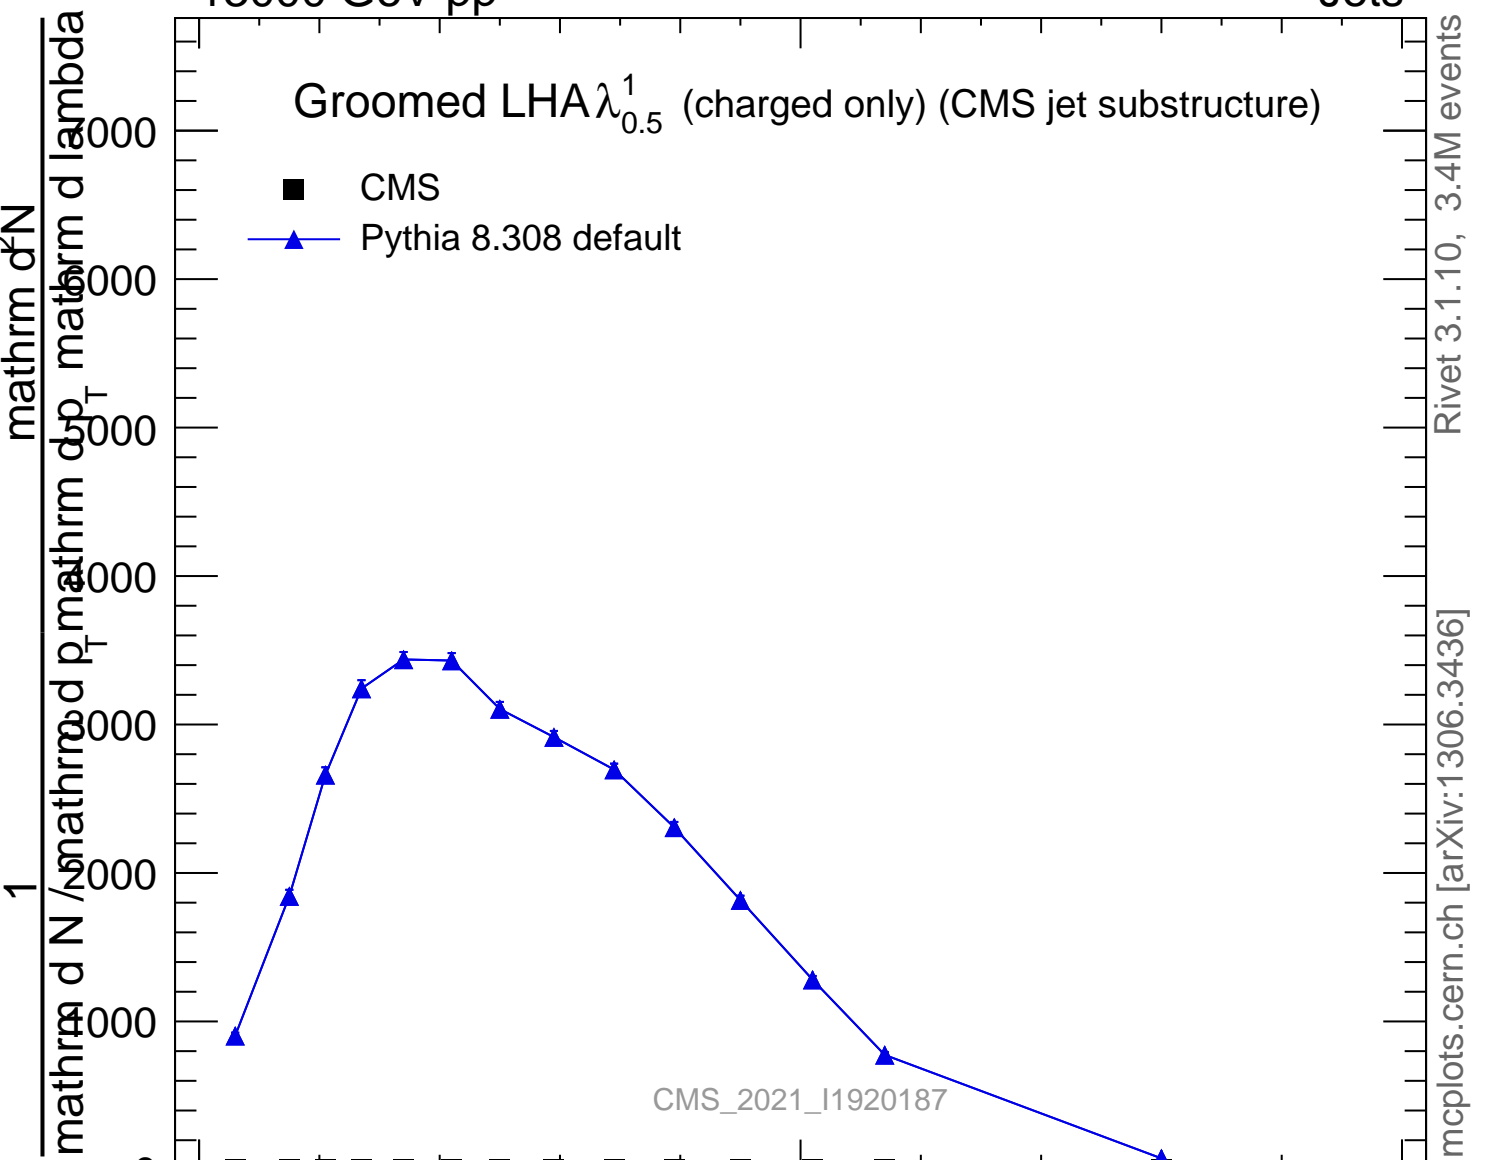

Groomed LHA $\lambda_{0.5}^1$ (charged only) (CMS jet substructure)

- CMS
- ▲ Pythia 8.308 default

Rivet 3.1.10, 3.4M events
mcplots.cern.ch [arXiv:1306.3436]