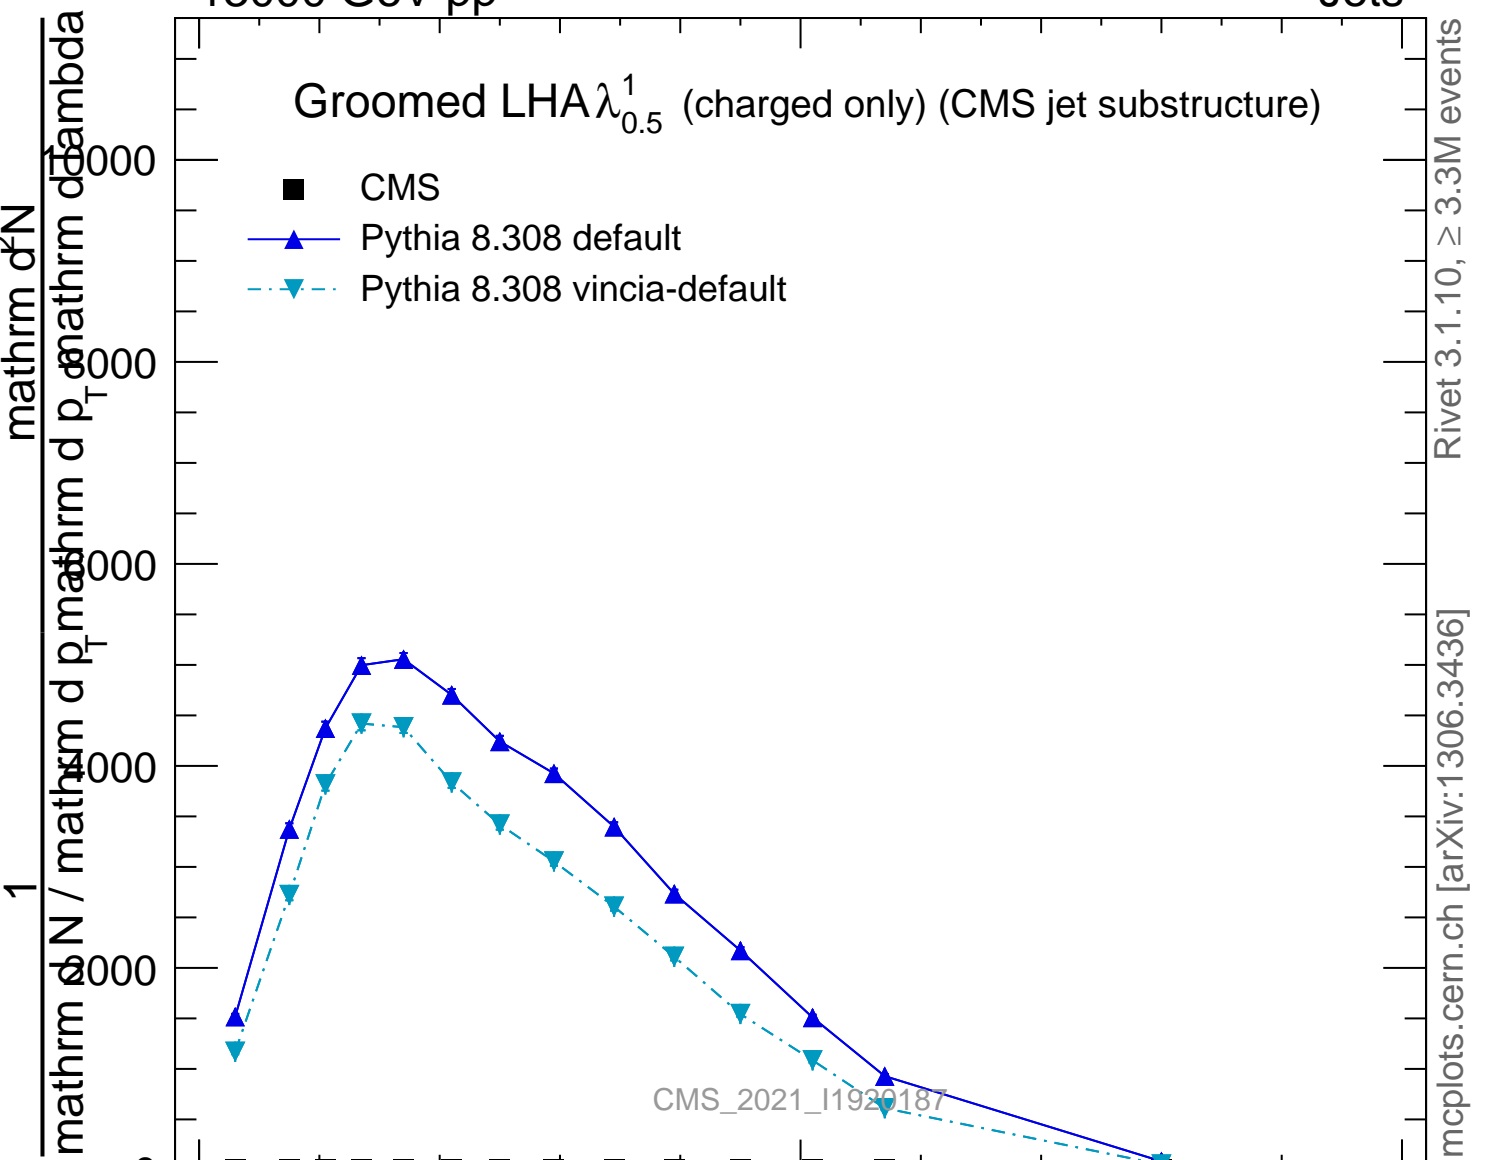

Groomed LHA $\lambda_{0.5}^1$ (charged only) (CMS jet substructure)

- CMS
- ▲ Pythia 8.308 default
- ▼ Pythia 8.308 vincia-default

Rivet 3.1.10, $\geq 3.3M$ events

mcplots.cern.ch [arXiv:1306.3436]