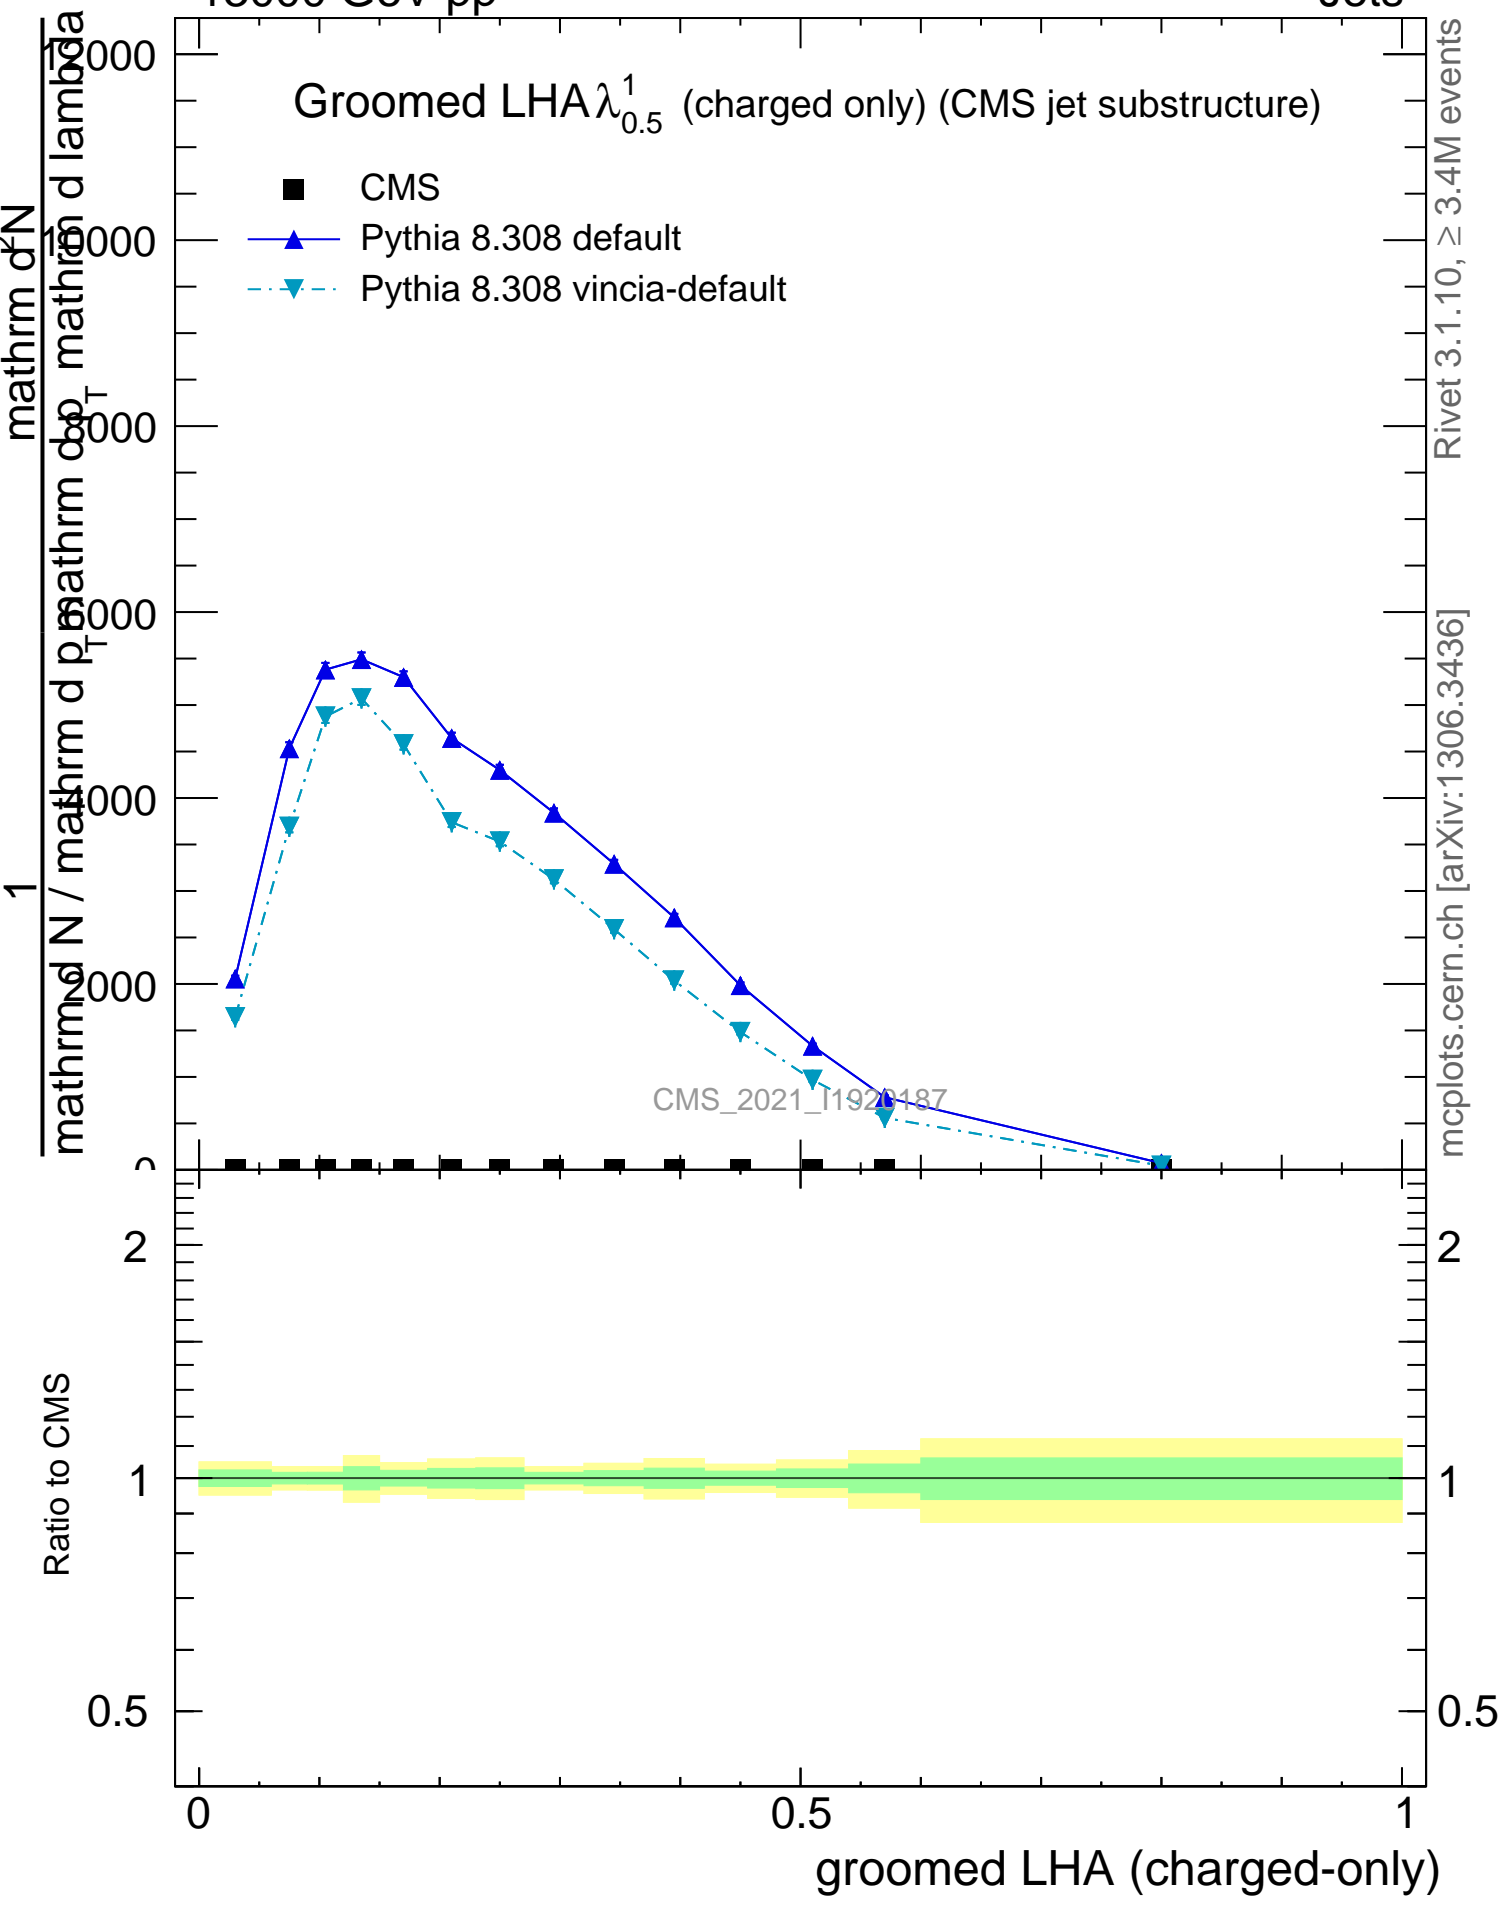

Groomed LHA  $\lambda_{0.5}^1$  (charged only) (CMS jet substructure)

- CMS
- ▲ Pythia 8.308 default
- ▼ Pythia 8.308 vincia-default

CMS\_2021\_11920187

Rivet 3.1.10, ≥ 3.4M events  
mcplots.cern.ch [arXiv:1306.3436]