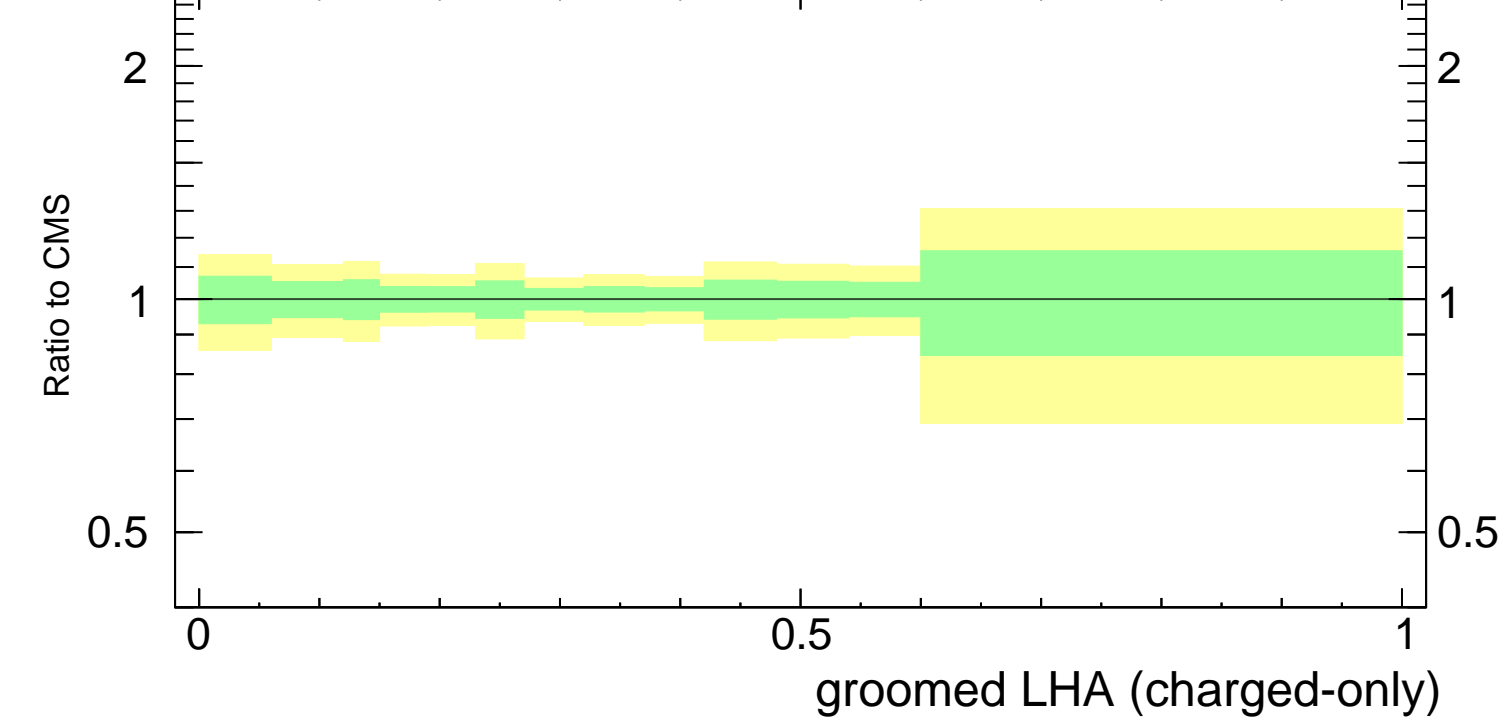

Groomed LHA $\lambda_{0.5}^1$ (charged only) (CMS jet substructure)

- CMS
- ▲ Pythia 8.308 default
- ▲ Pythia 8.308 default-noCR

Rivet 3.1.10, ≥ 3.2M events
mcplots.cern.ch [arXiv:1306.3436]