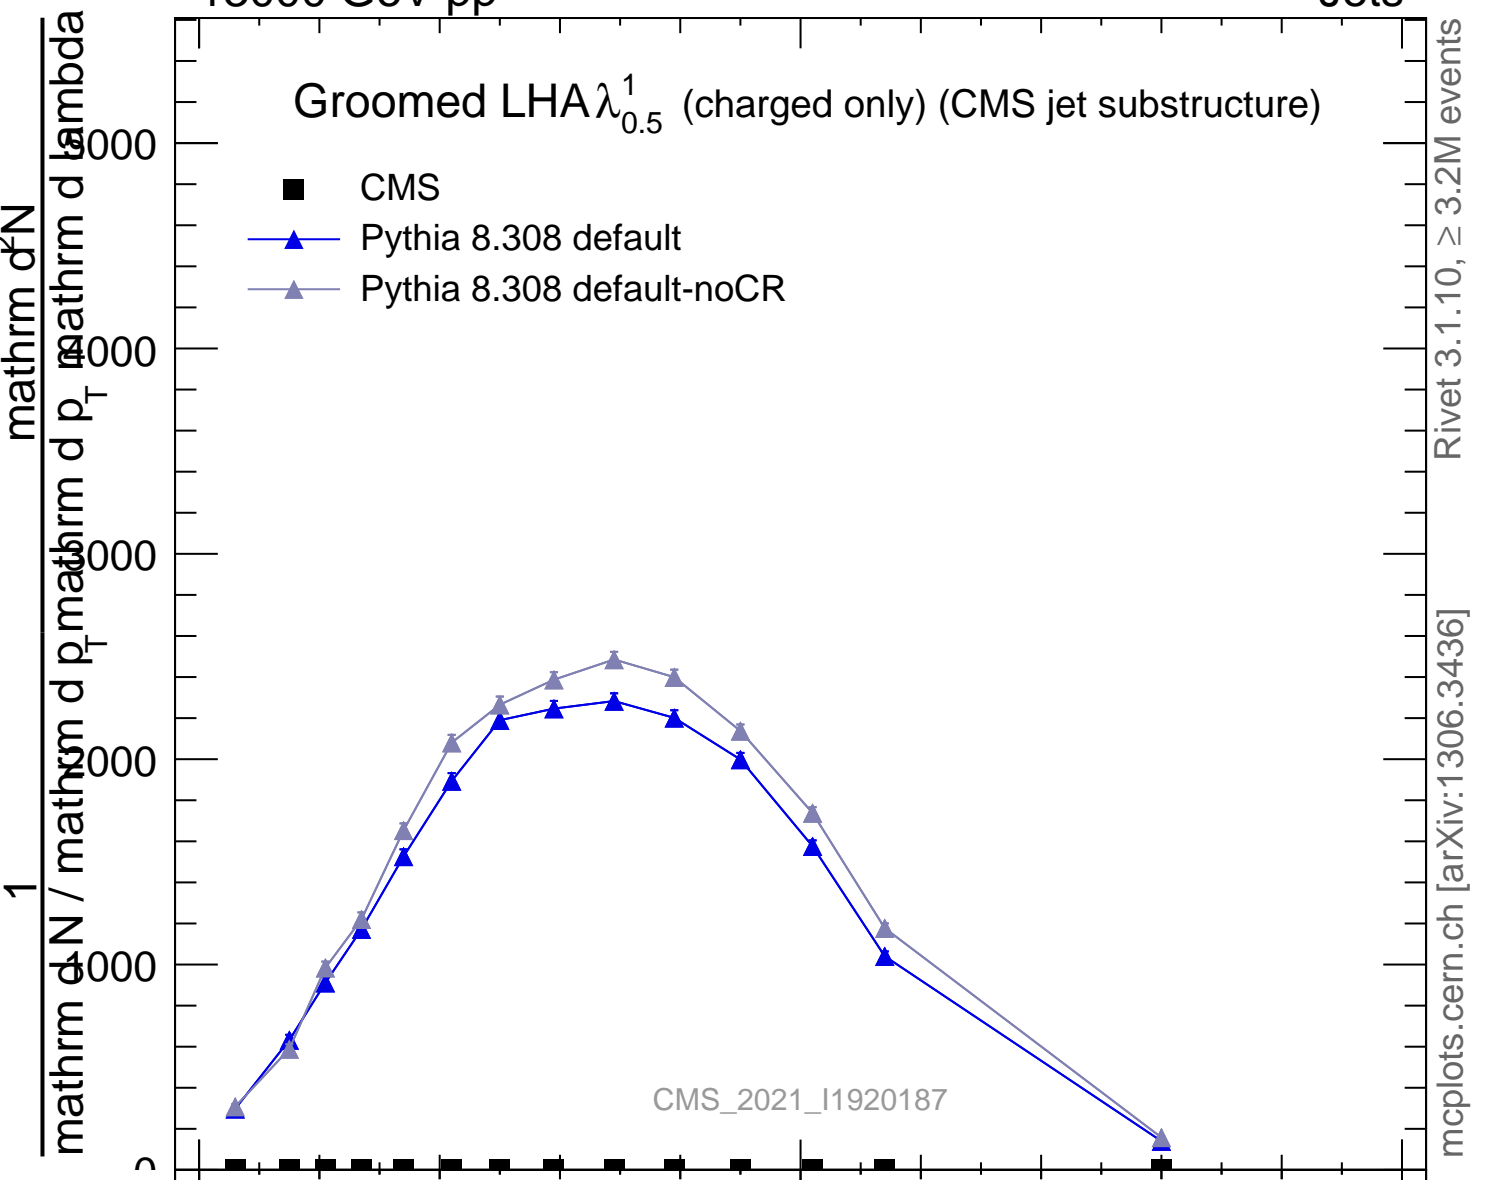

Groomed LHA $\lambda_{0.5}^1$ (charged only) (CMS jet substructure)

- CMS
- ▲ Pythia 8.308 default
- ▲ Pythia 8.308 default-noCR

Rivet 3.1.10, ≥ 3.2M events
mcplots.cern.ch [arXiv:1306.3436]