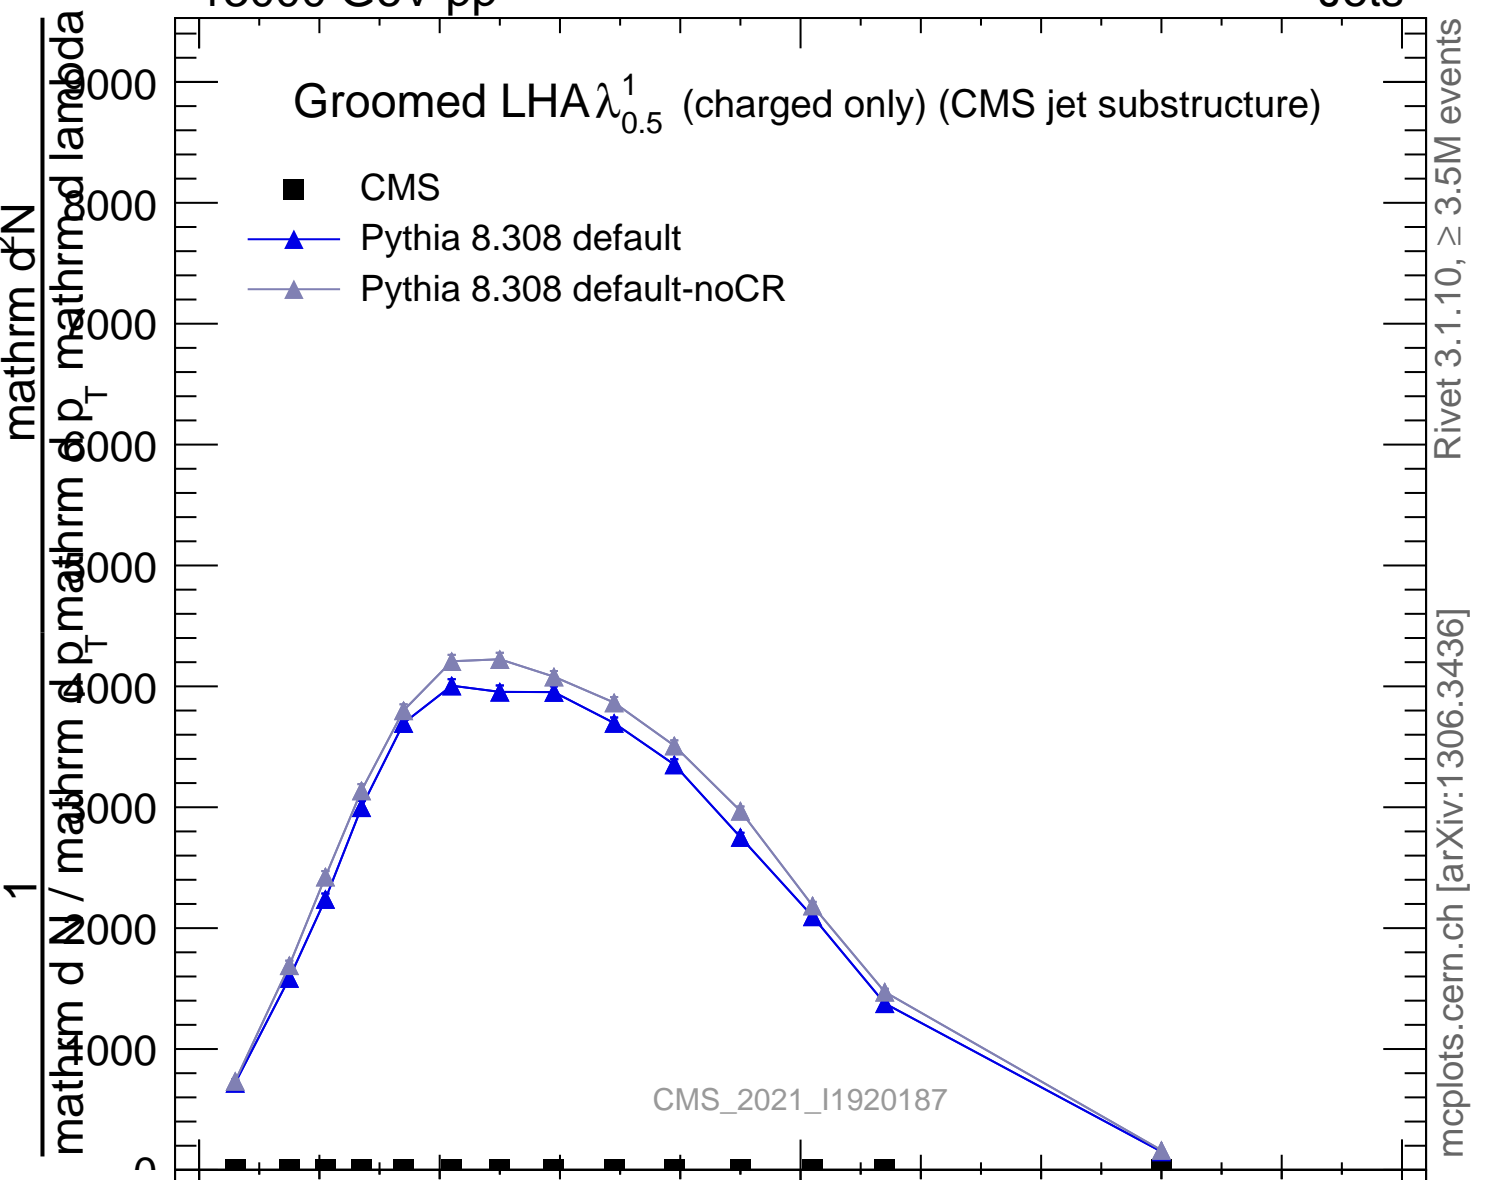

Groomed LHA  $\lambda_{0.5}^1$  (charged only) (CMS jet substructure)

- CMS
- ▲ Pythia 8.308 default
- ▲ Pythia 8.308 default-noCR

Ratio to CMS

0.5

1

2

0.5

1

2

groomed LHA (charged-only)

mcplots.cern.ch [arXiv:1306.3436]

Rivet 3.1.10, ≥ 3.5M events