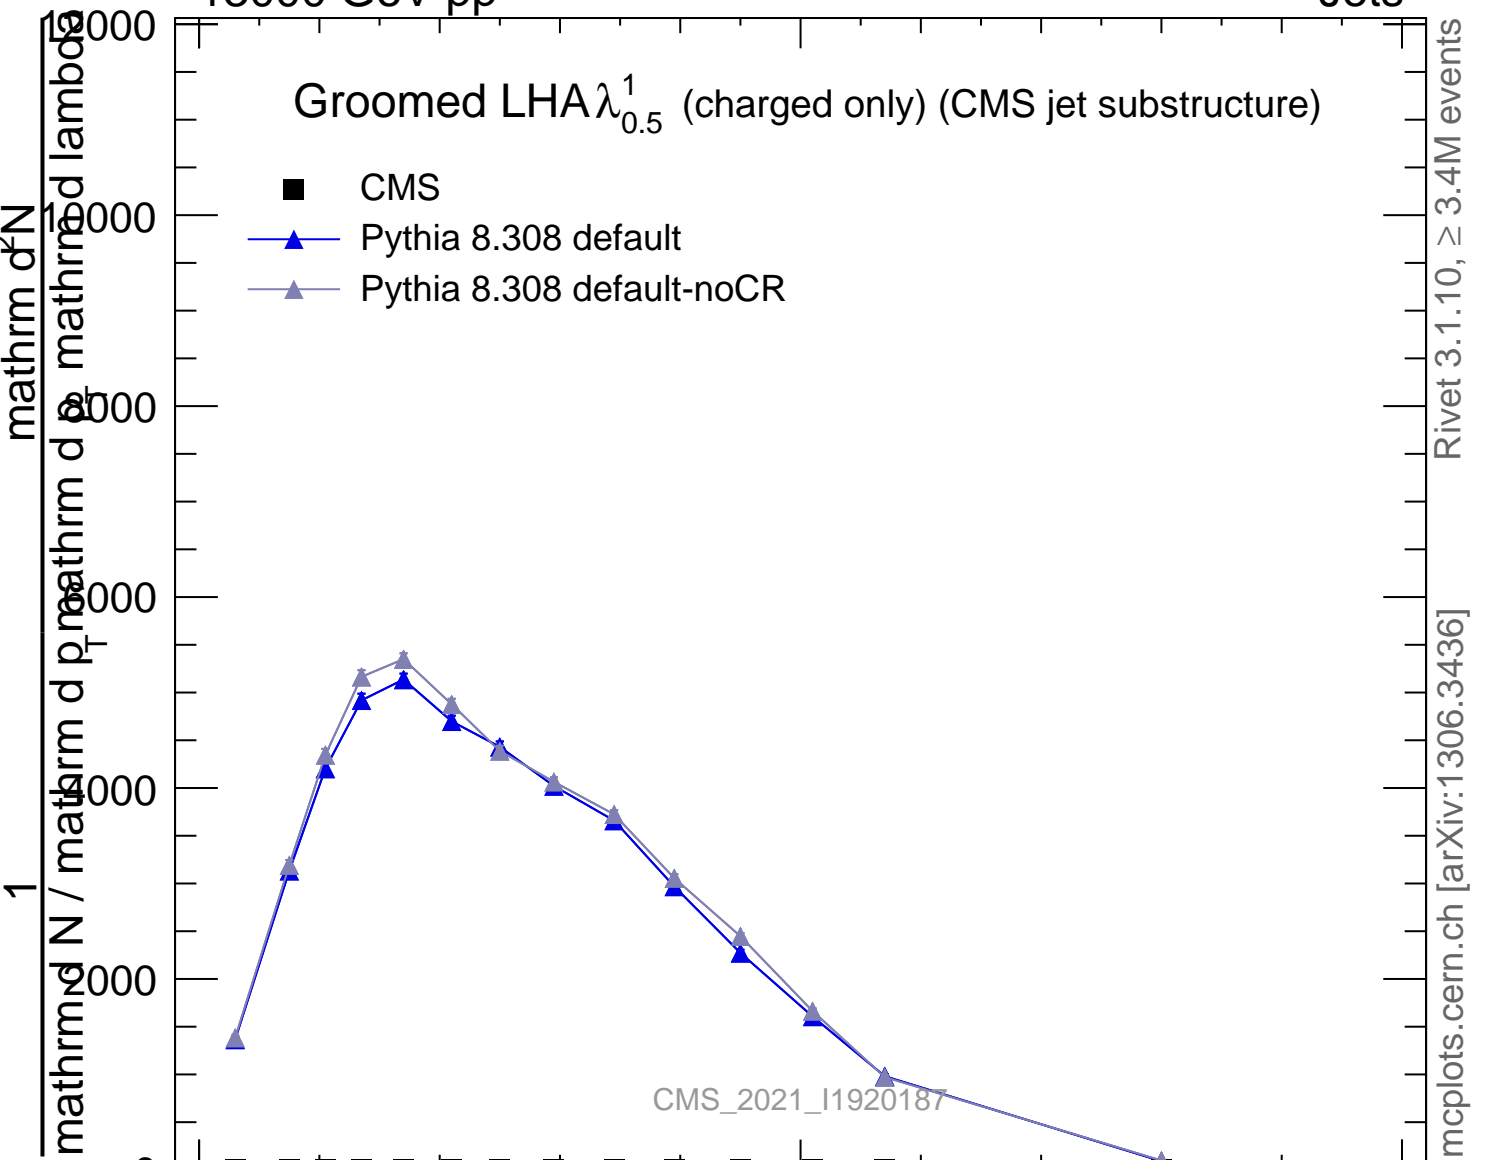

Groomed LHA $\lambda_{0.5}^1$ (charged only) (CMS jet substructure)

- CMS
- ▲ Pythia 8.308 default
- ▲ Pythia 8.308 default-noCR

Rivet 3.1.10, $\geq 3.4M$ events
mcplots.cern.ch [arXiv:1306.3436]