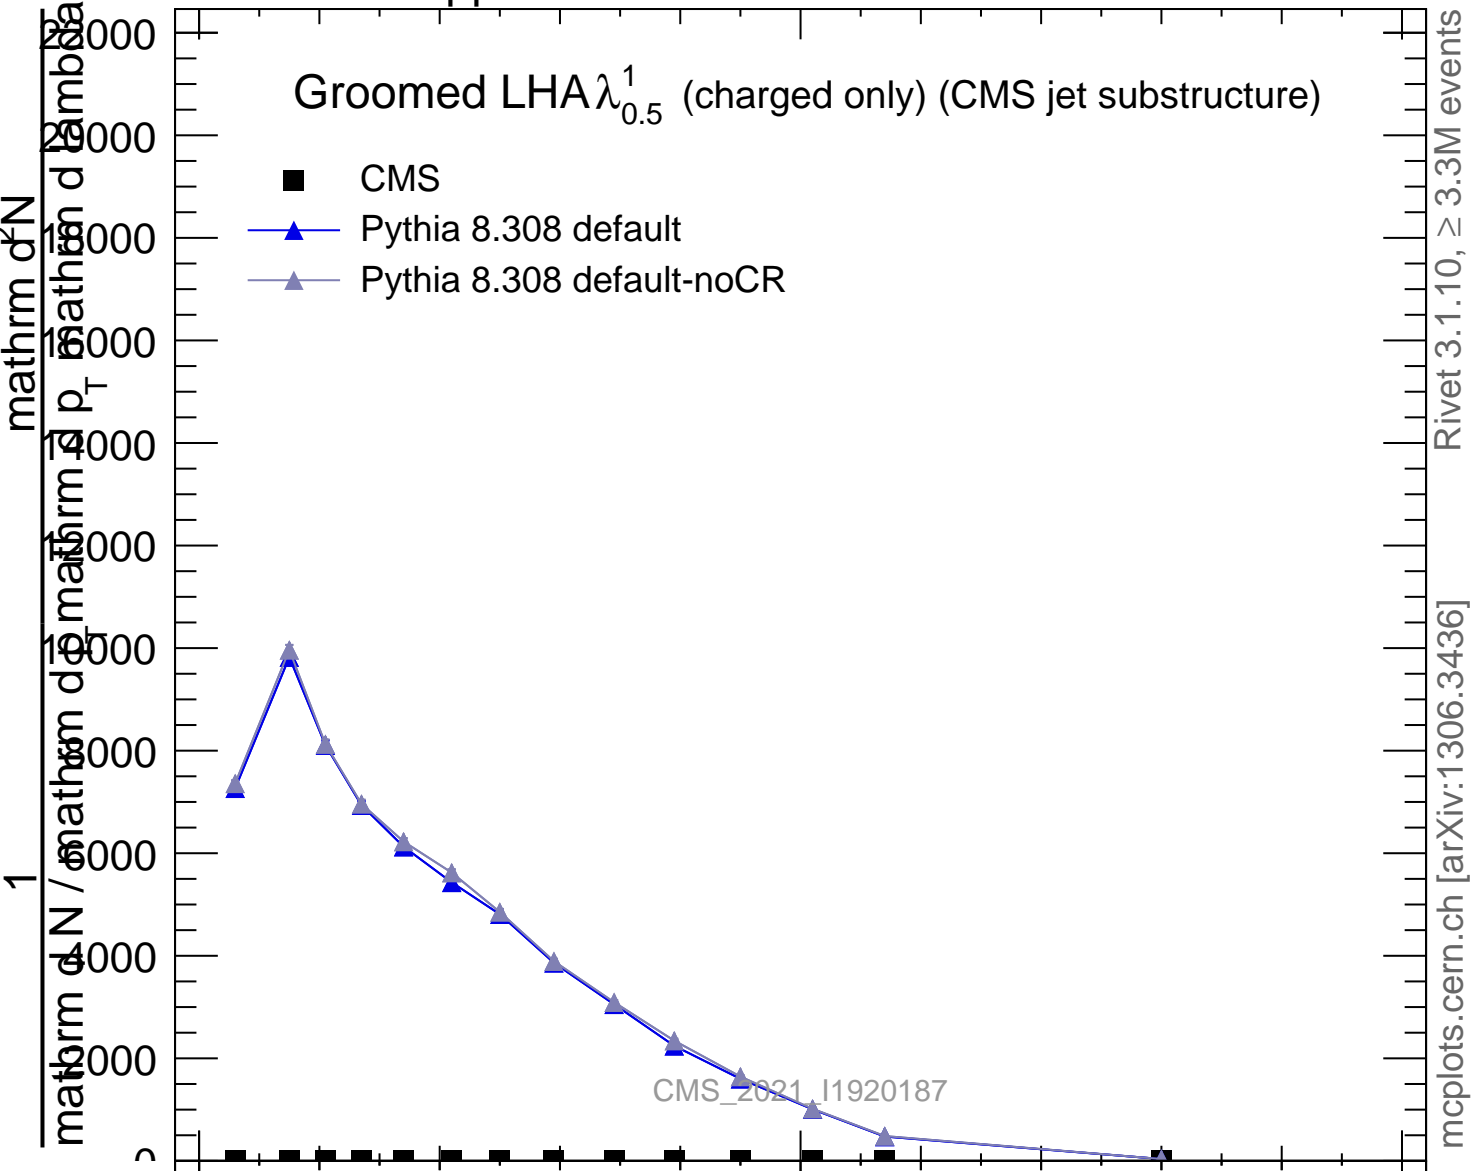

Groomed LHA $\lambda_{0.5}^1$ (charged only) (CMS jet substructure)

- CMS
- ▲ Pythia 8.308 default
- ▲ Pythia 8.308 default-noCR

Rivet 3.1.10, ≥ 3.3M events

mcplots.cern.ch [arXiv:1306.3436]