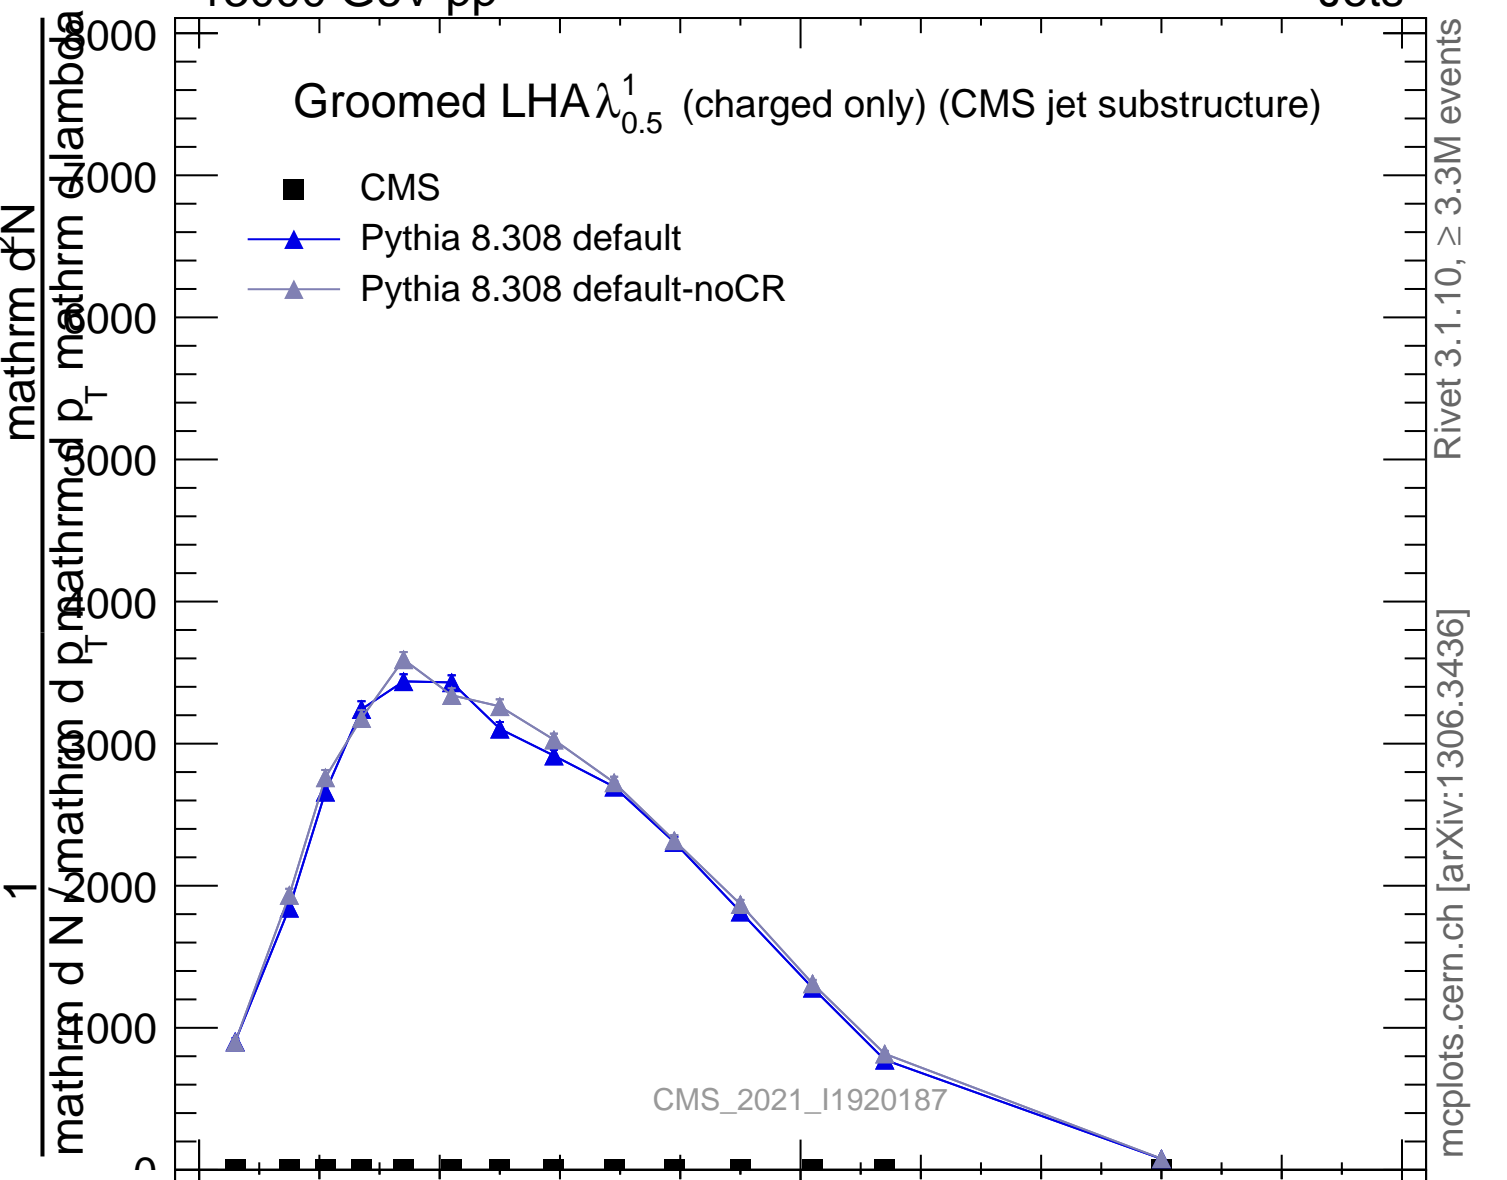

Groomed LHA $\lambda_{0.5}^1$ (charged only) (CMS jet substructure)

- CMS
- ▲ Pythia 8.308 default
- ▲ Pythia 8.308 default-noCR

Rivet 3.1.10, ≥ 3.3M events
mcplots.cern.ch [arXiv:1306.3436]