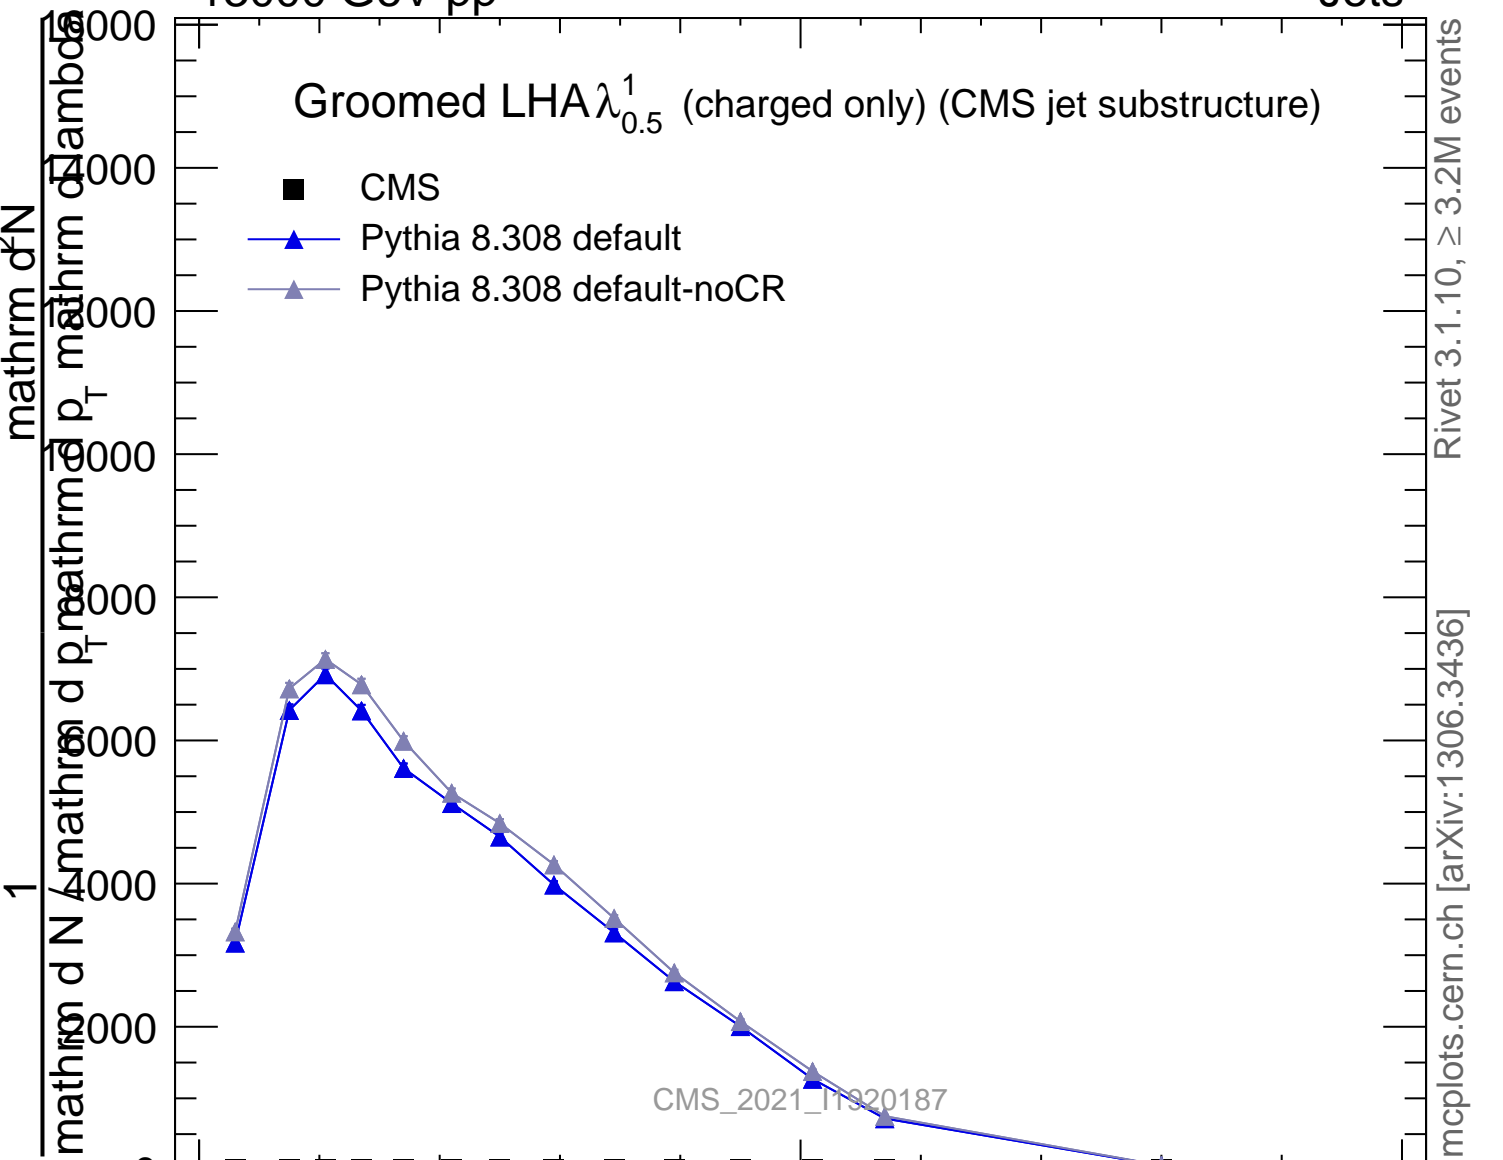

Groomed LHA  $\lambda_{0.5}^1$  (charged only) (CMS jet substructure)

- CMS
- ▲ Pythia 8.308 default
- ▲ Pythia 8.308 default-noCR

Rivet 3.1.10, ≥ 3.2M events

mcplots.cern.ch [arXiv:1306.3436]