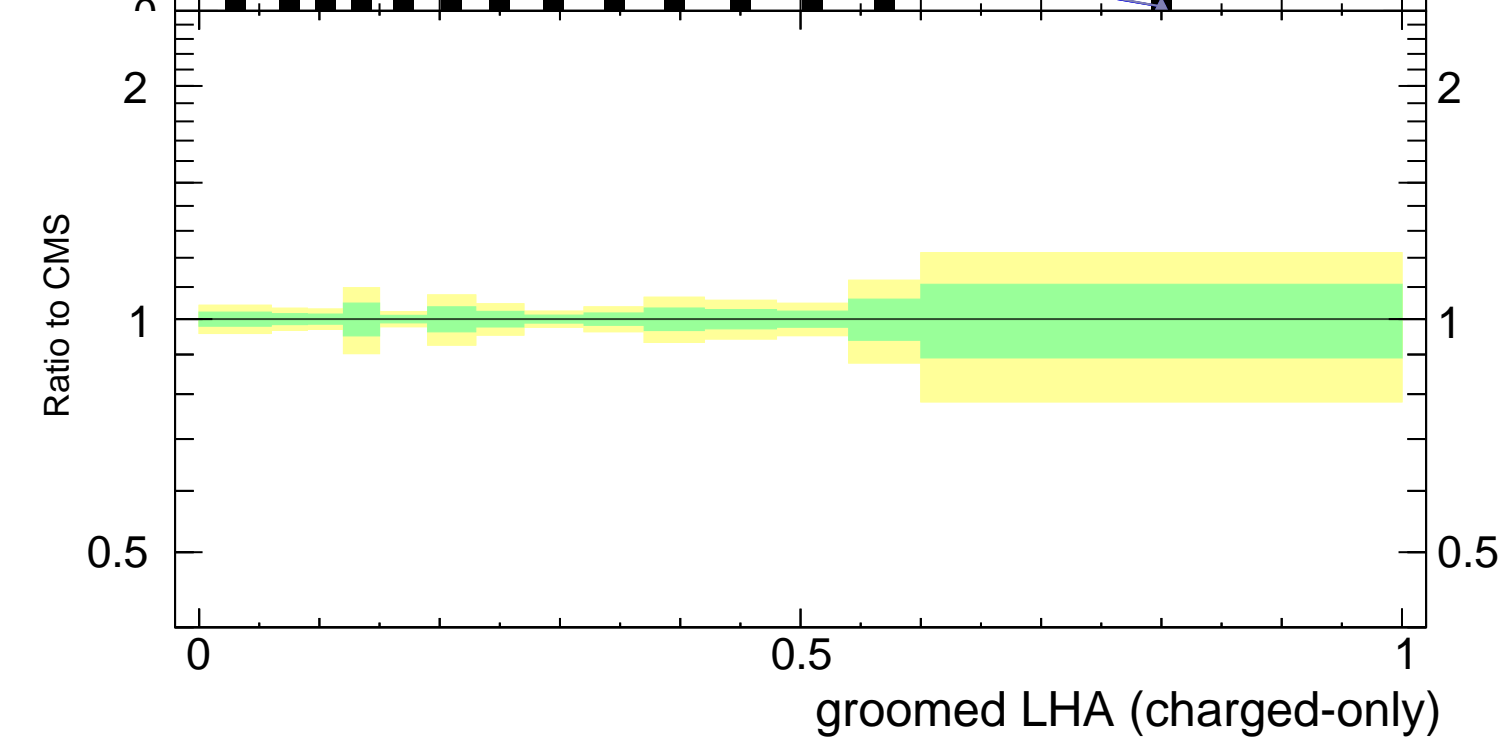

Groomed LHA  $\lambda_{0.5}^1$  (charged only) (CMS jet substructure)

- CMS
- ▲ Pythia 8.308 default
- ▲ Pythia 8.308 default-noCR

Rivet 3.1.10, ≥ 3.2M events

mcplots.cern.ch [arXiv:1306.3436]