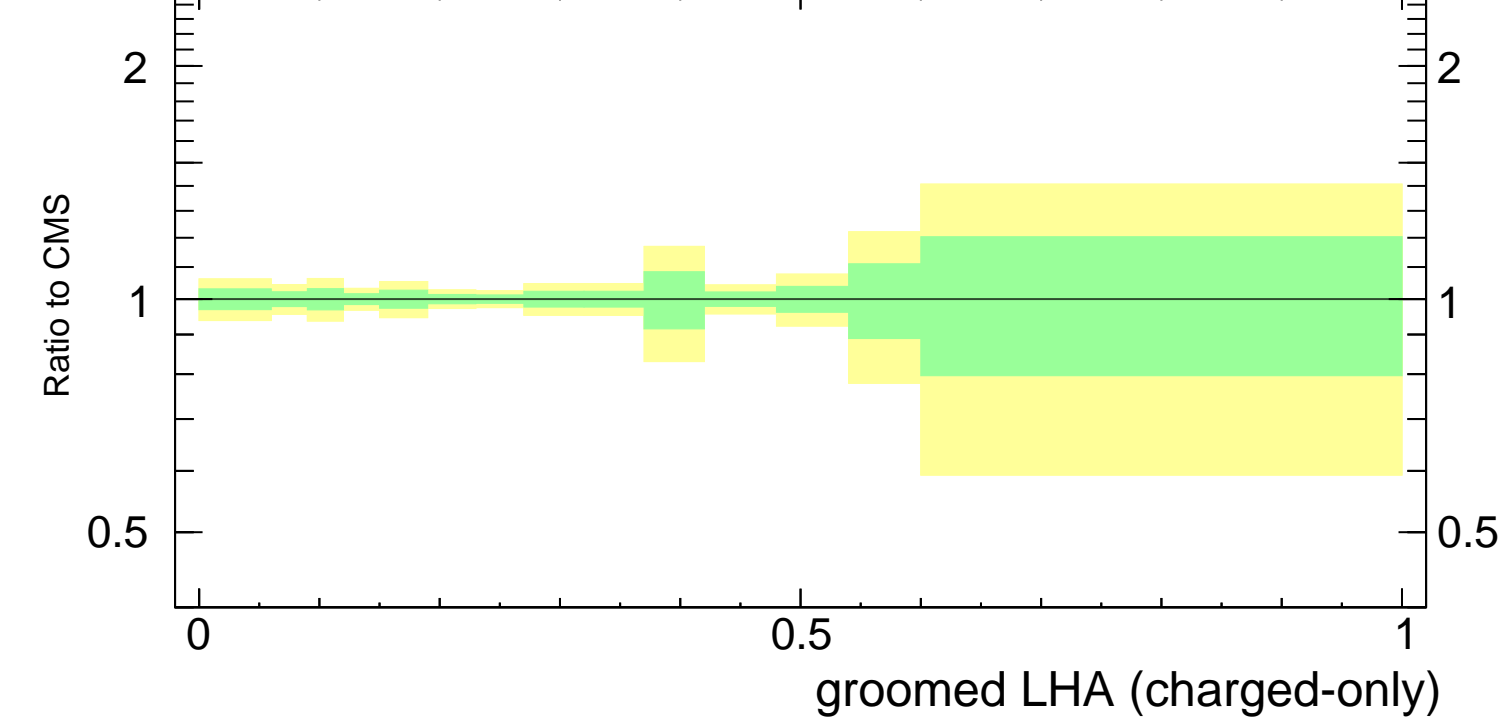

Groomed LHA $\lambda_{0.5}^1$ (charged only) (CMS jet substructure)

- CMS
- ▲ Pythia 8.308 default
- ▲ Pythia 8.308 default-noCR

Rivet 3.1.10, ≥ 3.3M events
mcplots.cern.ch [arXiv:1306.3436]