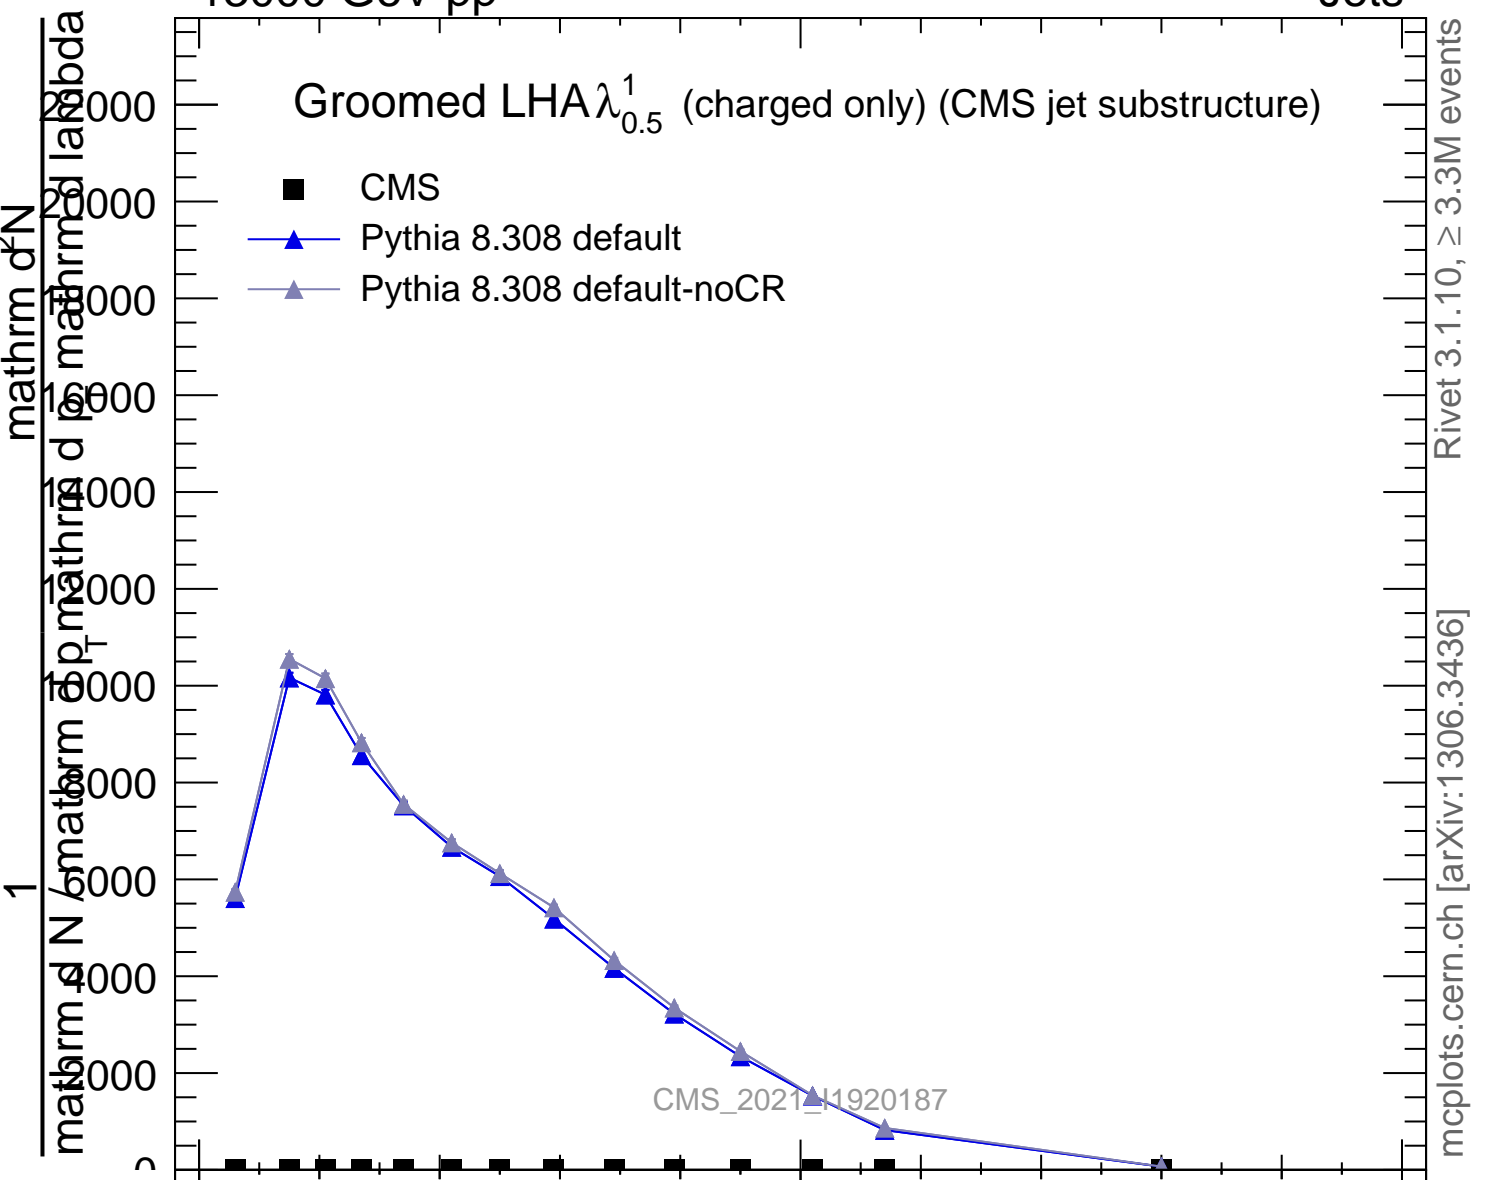

Groomed LHA $\lambda_{0.5}^1$ (charged only) (CMS jet substructure)

- CMS
- ▲ Pythia 8.308 default
- ▲ Pythia 8.308 default-noCR

Rivet 3.1.10, ≥ 3.3M events
mcplots.cern.ch [arXiv:1306.3436]