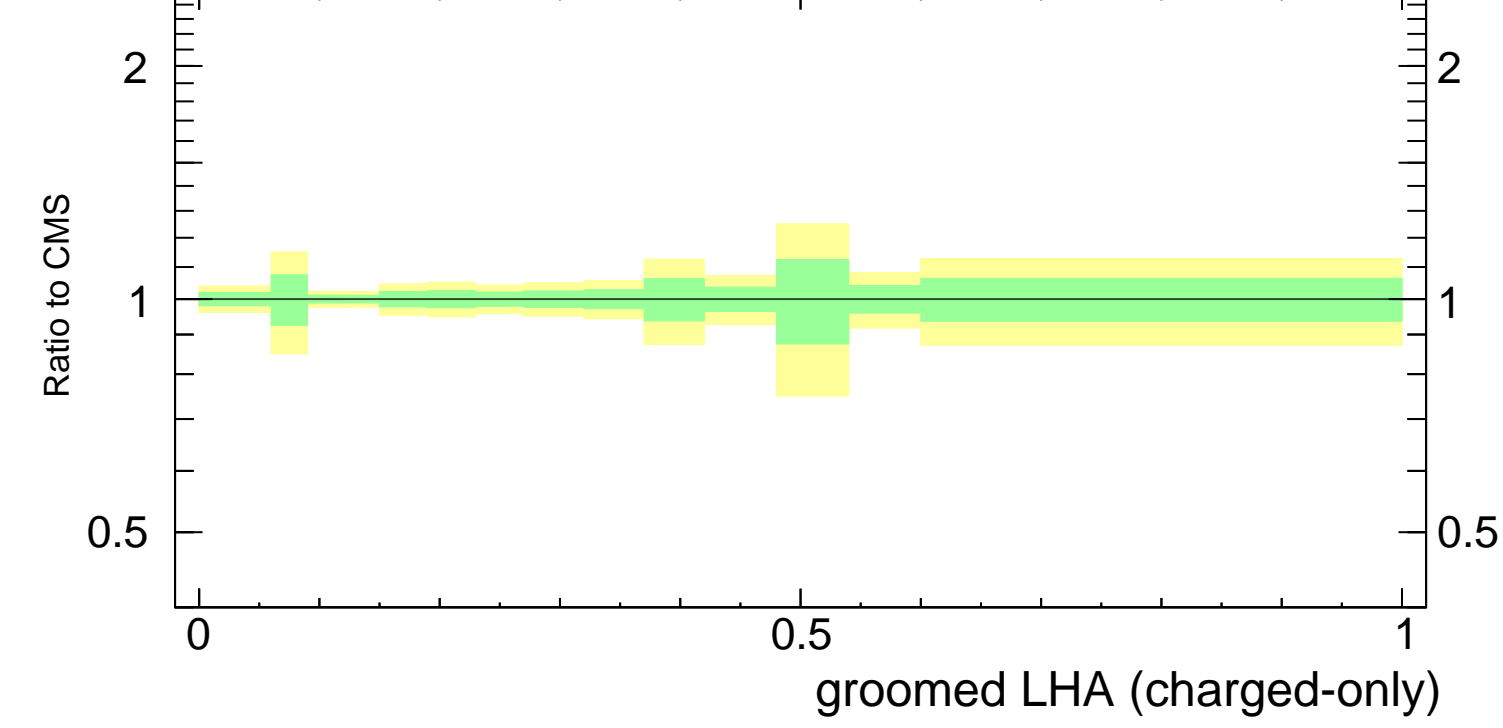

Groomed LHA $\lambda_{0.5}^1$ (charged only) (CMS jet substructure)

- CMS
- ▲ Pythia 8.308 default
- ▲ Pythia 8.308 default-noCR

Rivet 3.1.10, $\geq 3.3M$ events
mcplots.cern.ch [arXiv:1306.3436]