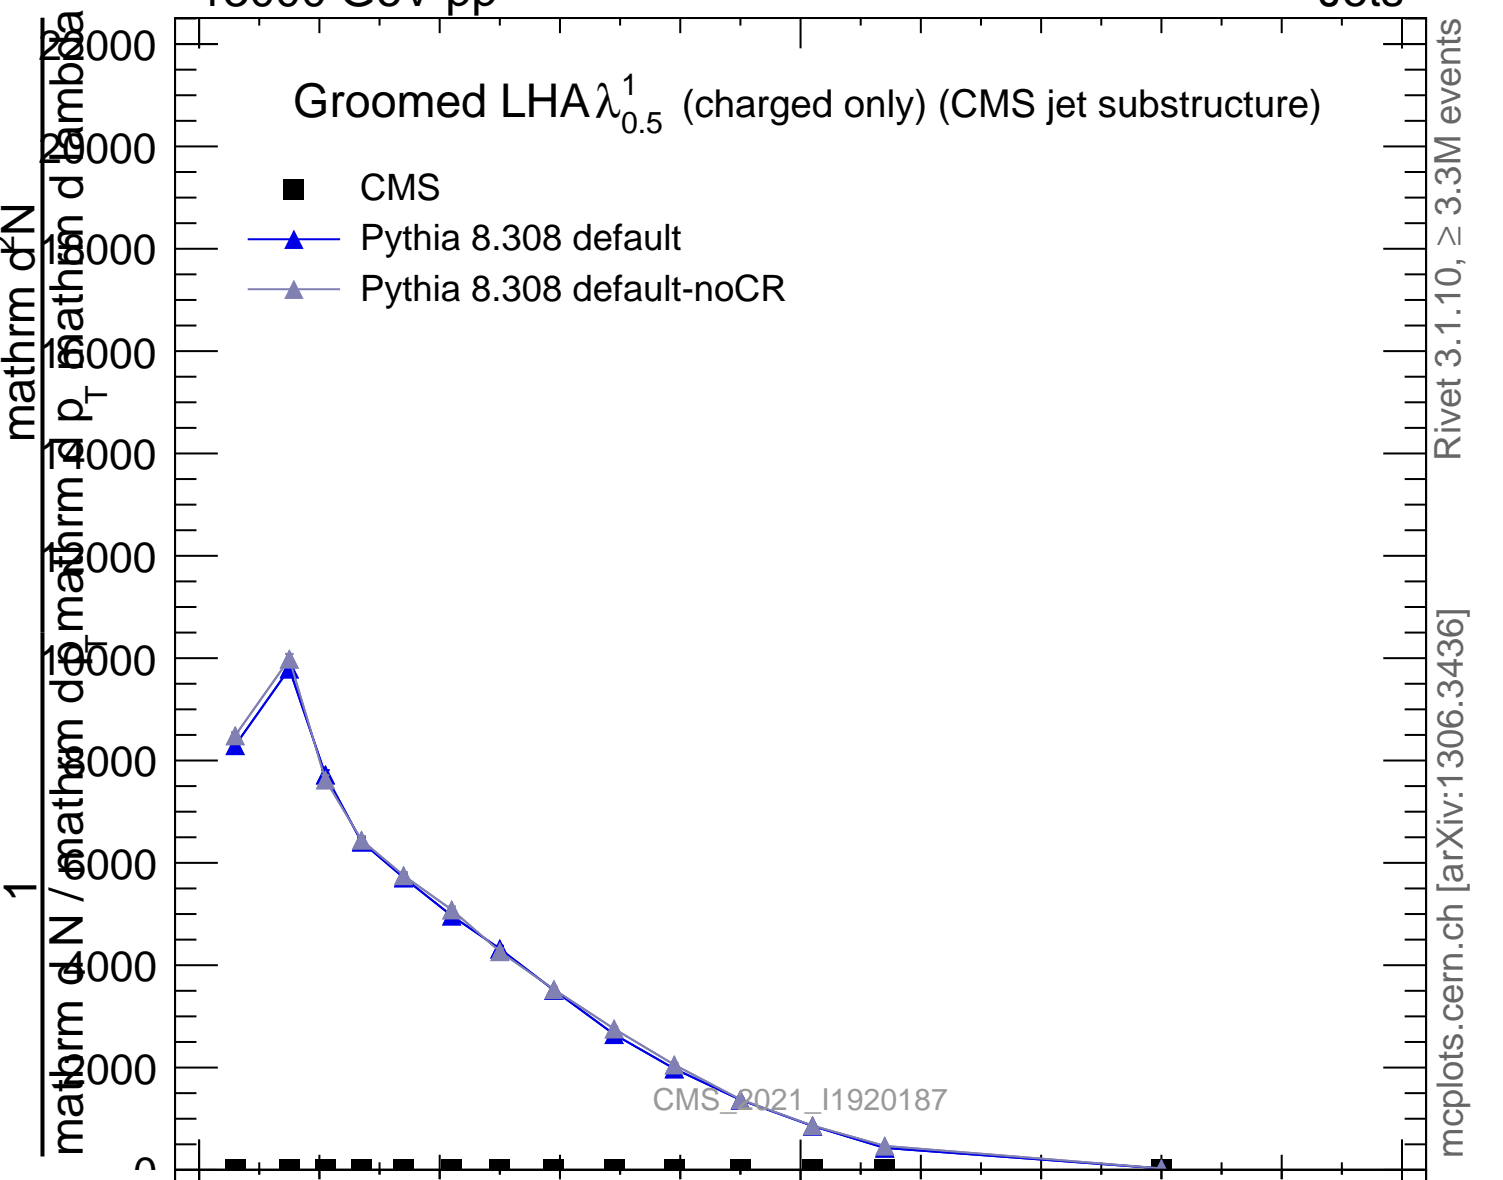

Groomed LHA $\lambda_{0.5}^1$ (charged only) (CMS jet substructure)

- CMS
- ▲ Pythia 8.308 default
- ▲ Pythia 8.308 default-noCR

Rivet 3.1.10, $\geq 3.3M$ events
mcplots.cern.ch [arXiv:1306.3436]