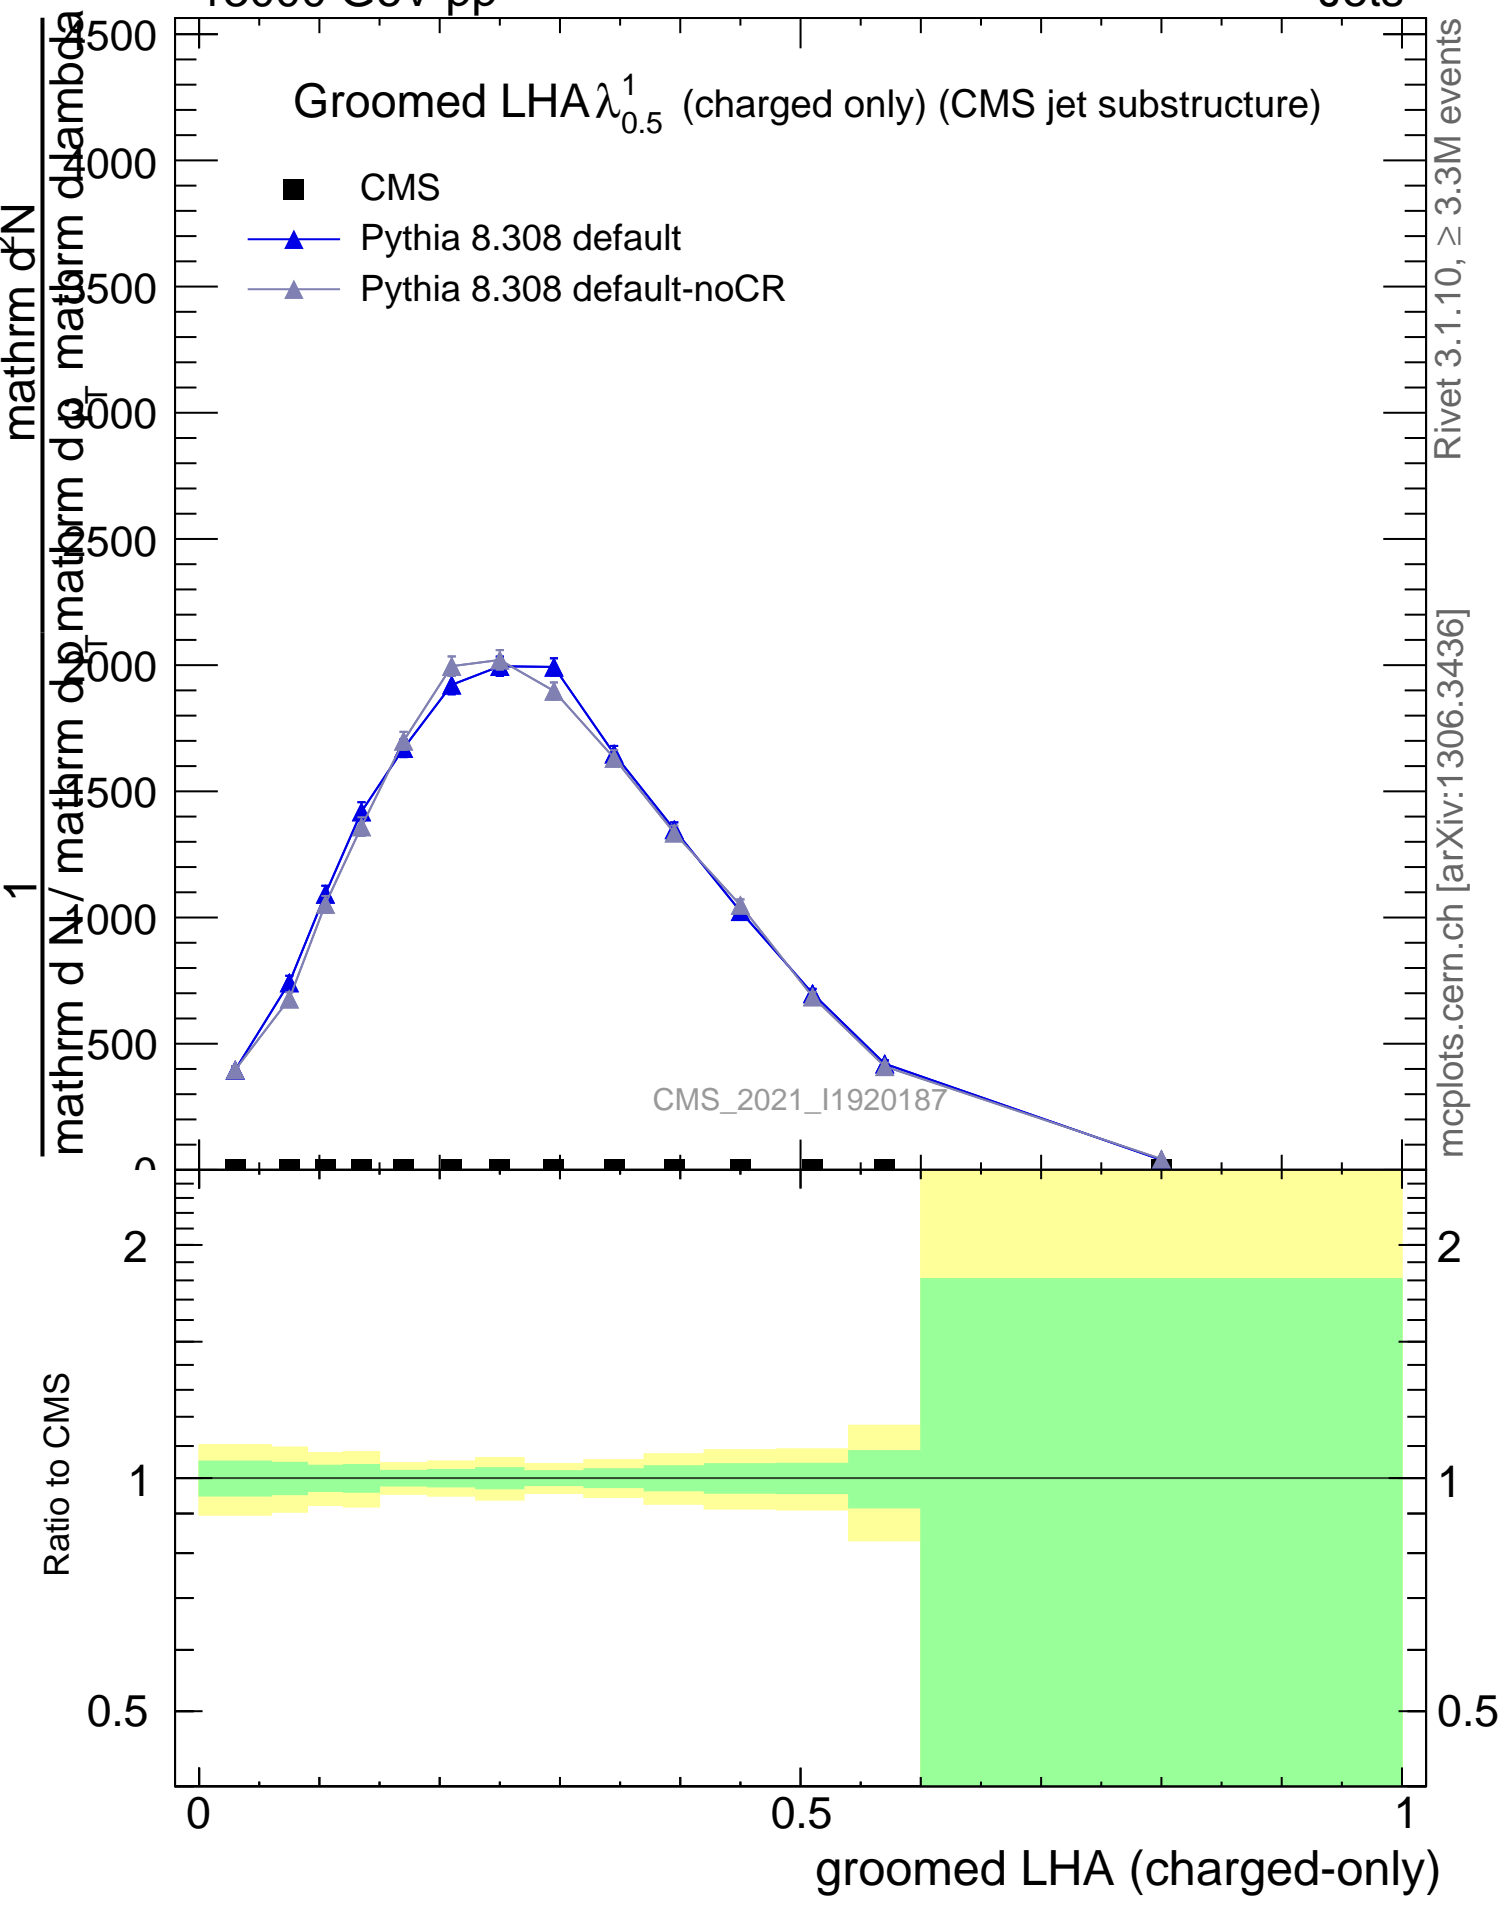

Groomed LHA  $\lambda_{0.5}^1$  (charged only) (CMS jet substructure)

- CMS
- ▲ Pythia 8.308 default
- ▲ Pythia 8.308 default-noCR

Rivet 3.1.10, ≥ 3.3M events

mcplots.cern.ch [arXiv:1306.3436]

CMS\_2021\_I1920187