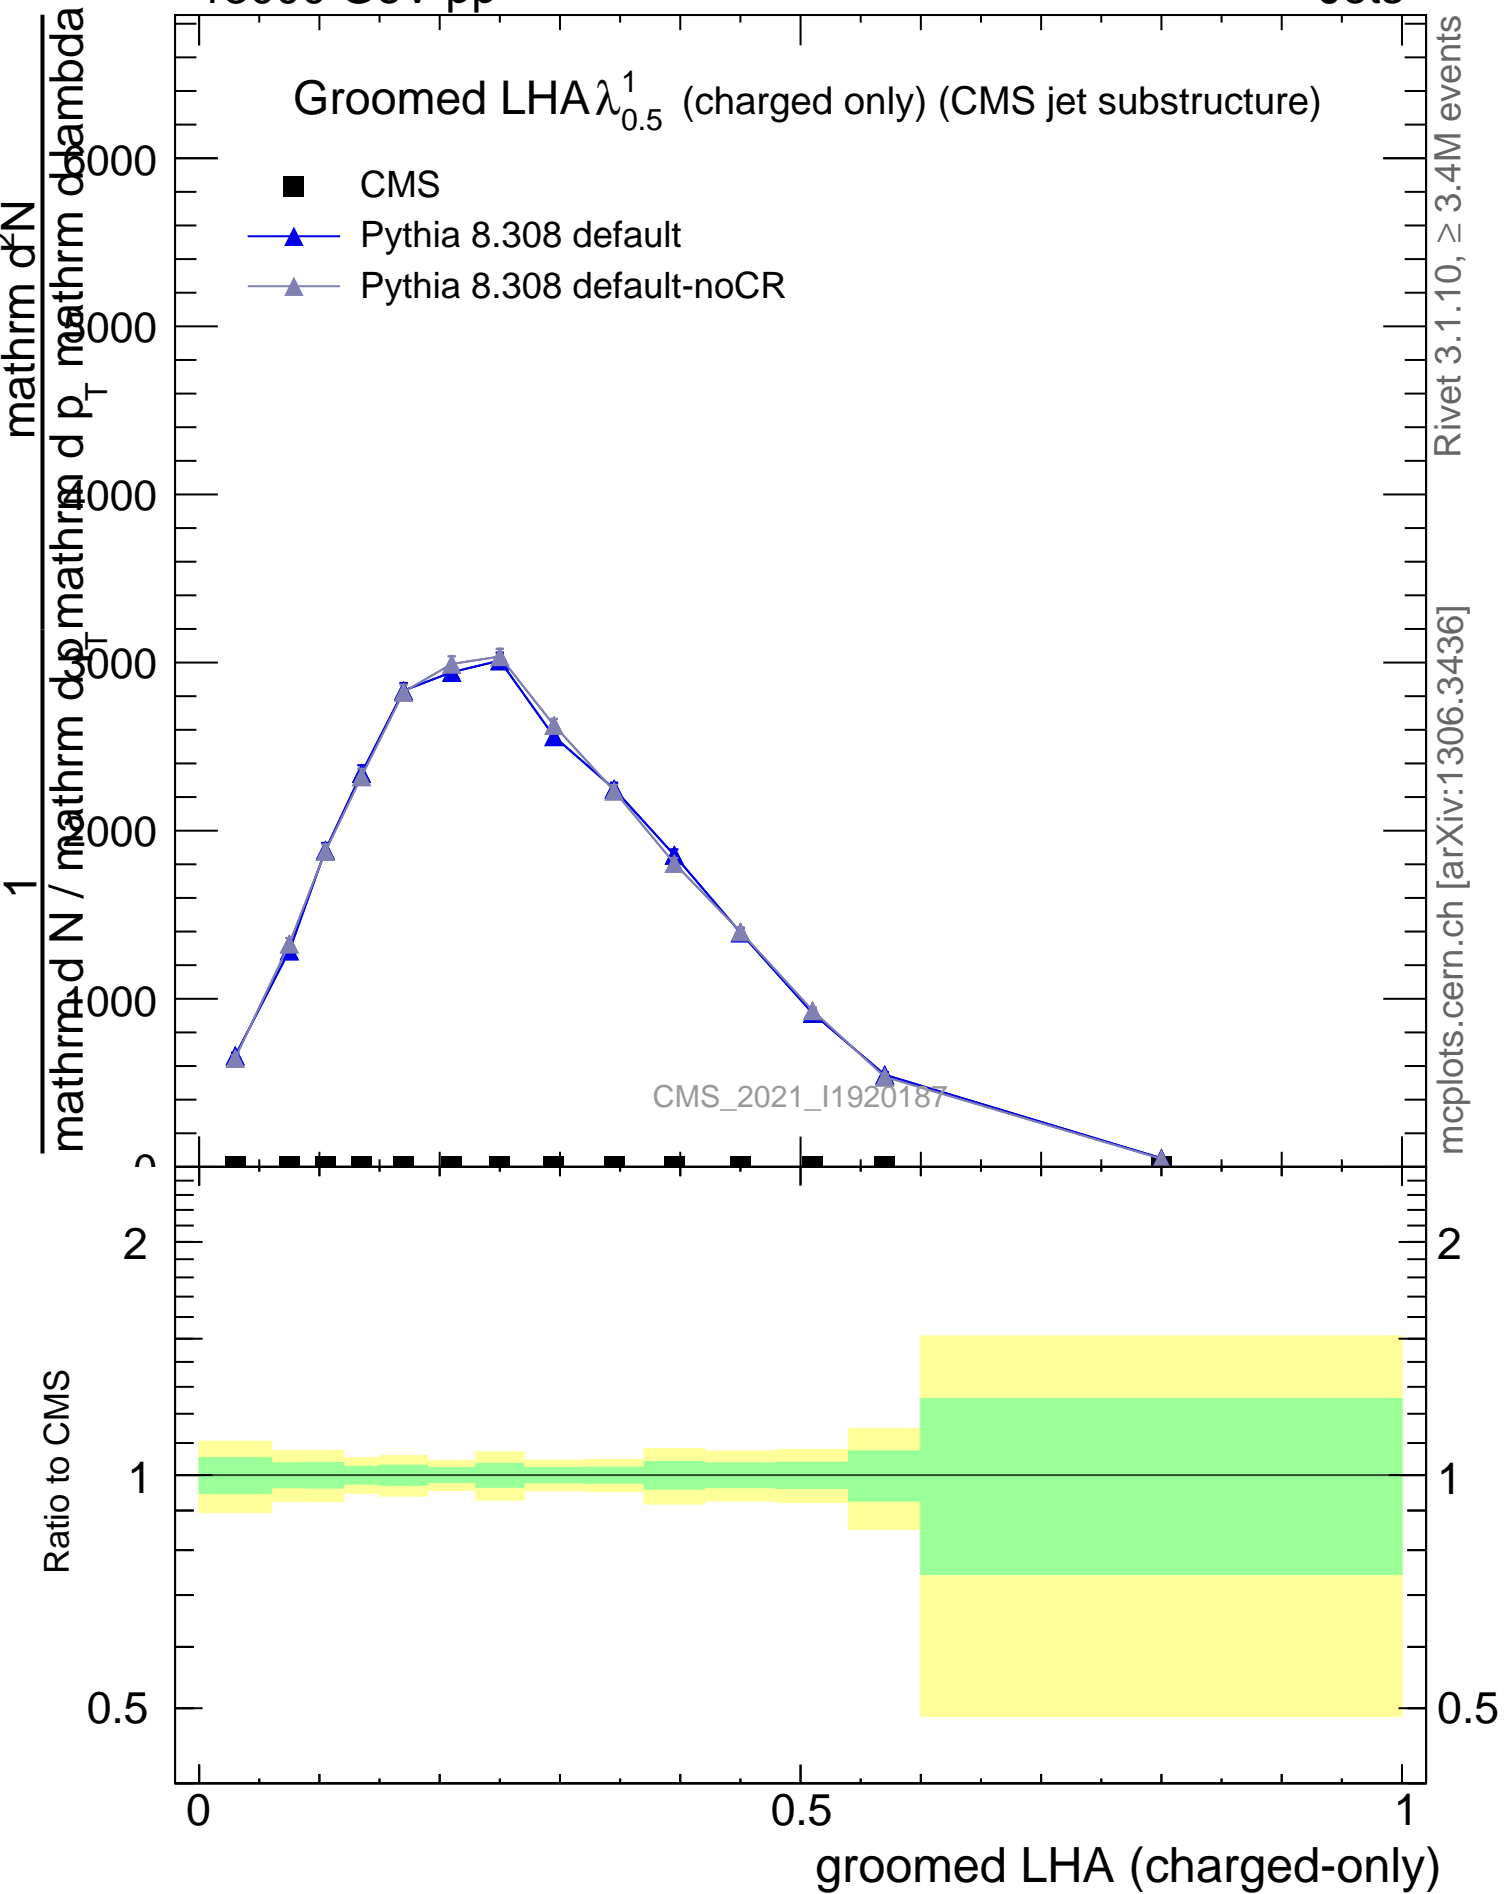

Groomed $LHA\lambda_{0.5}^1$ (charged only) (CMS jet substructure)

- CMS
- ▲ Pythia 8.308 default
- ▲ Pythia 8.308 default-noCR

CMS_2021_I1920187

mcplots.cern.ch [arXiv:1306.3436]

Rivet 3.1.10, ≥ 3.4M events