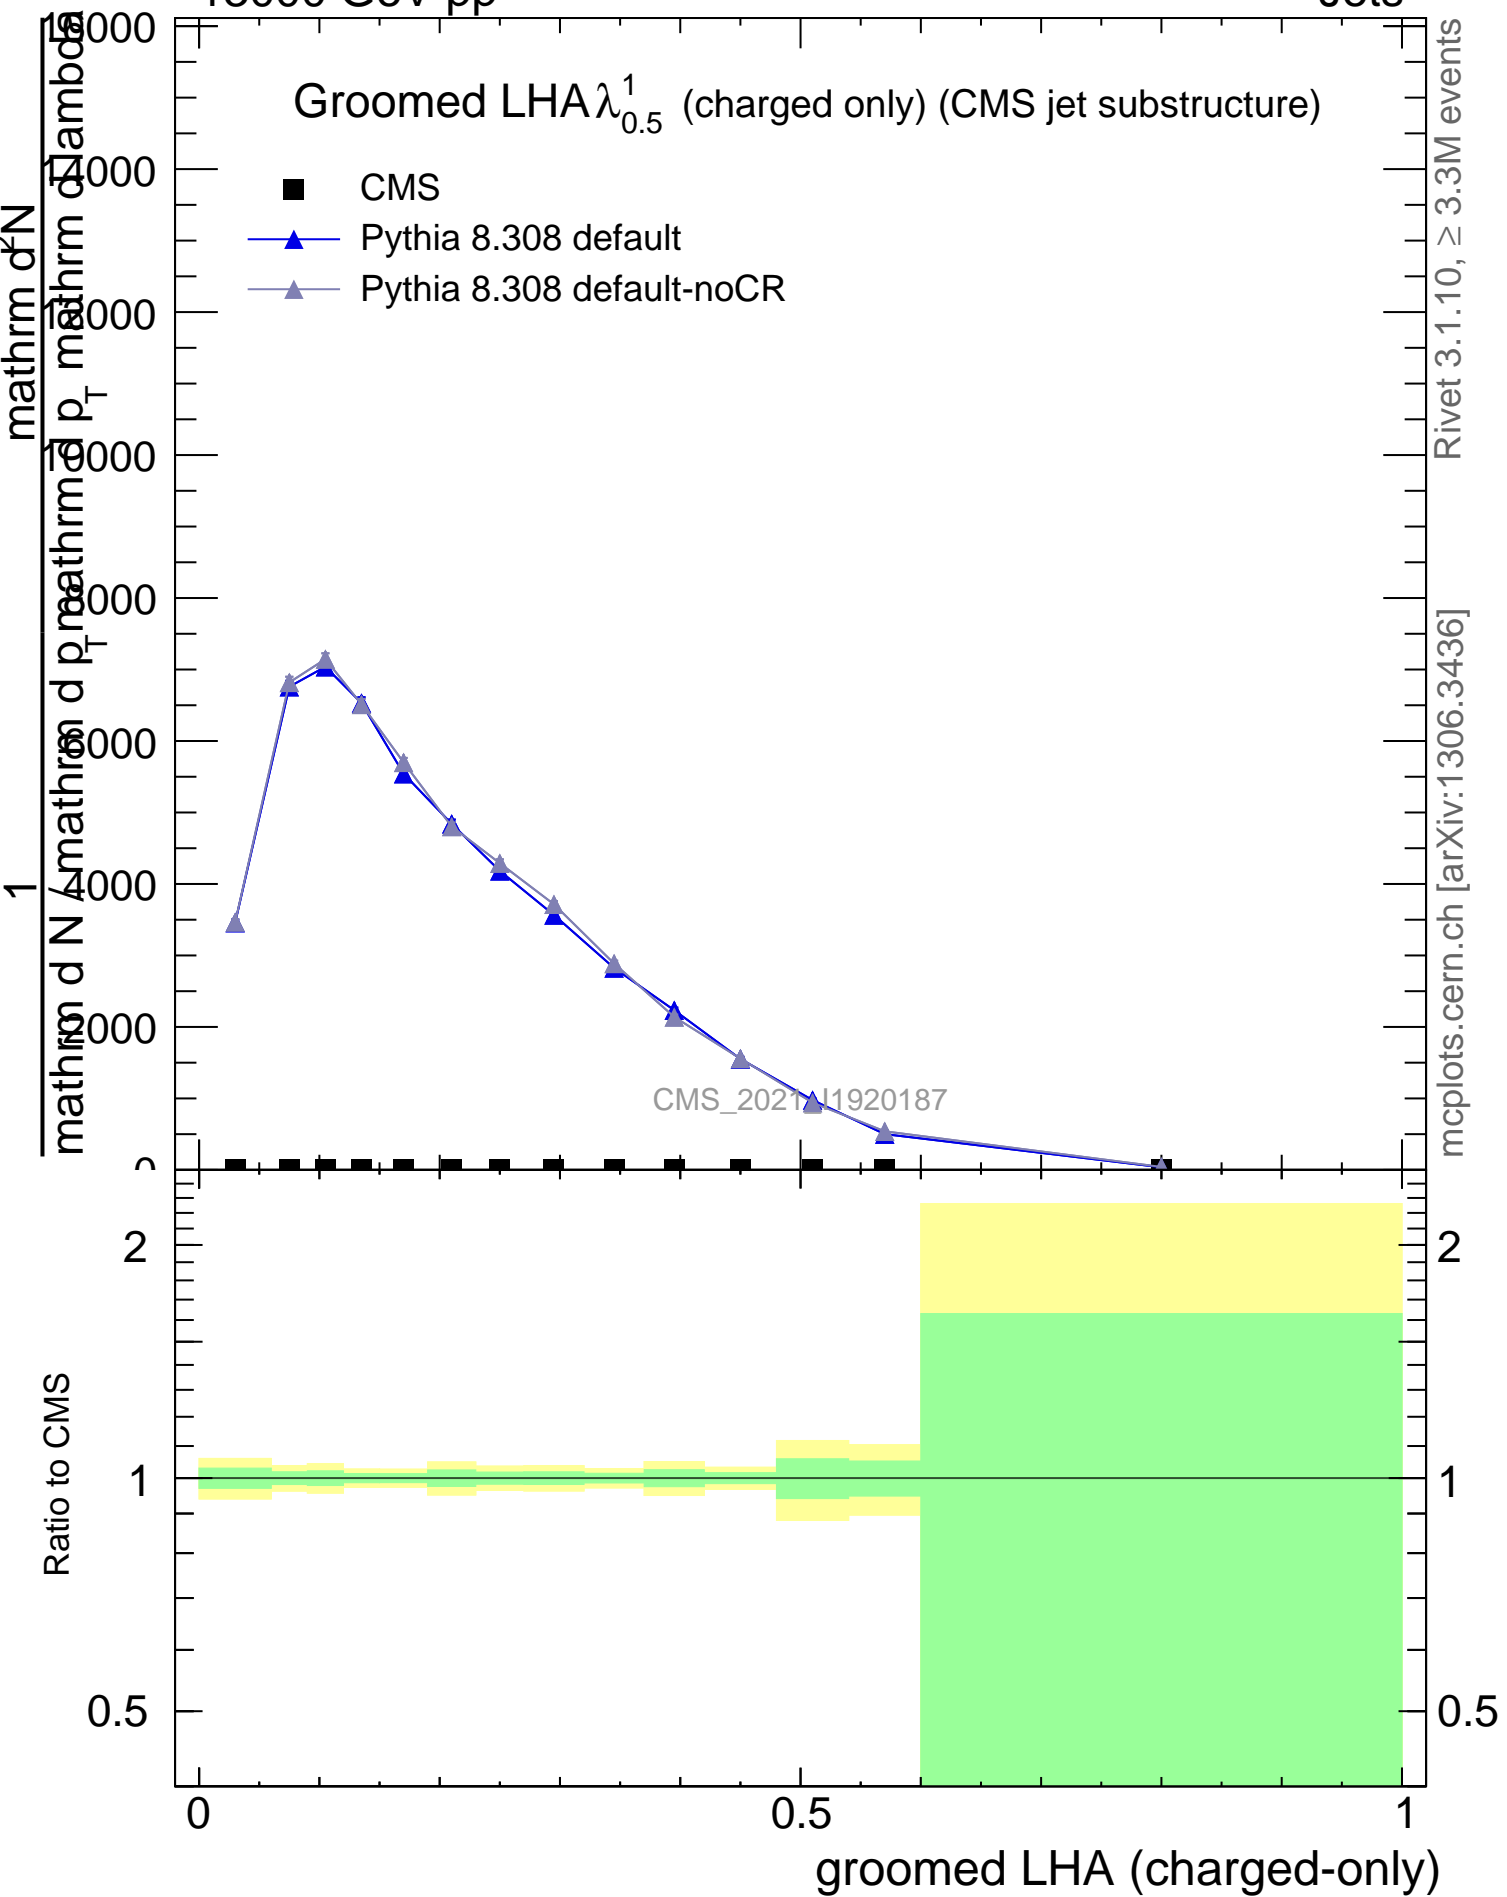

Groomed LHA $\lambda_{0.5}^1$ (charged only) (CMS jet substructure)

- CMS
- ▲ Pythia 8.308 default
- ▲ Pythia 8.308 default-noCR

CMS_2021/1920187

mcplots.cern.ch [arXiv:1306.3436]

Rivet 3.1.10, $\geq 3.3M$ events