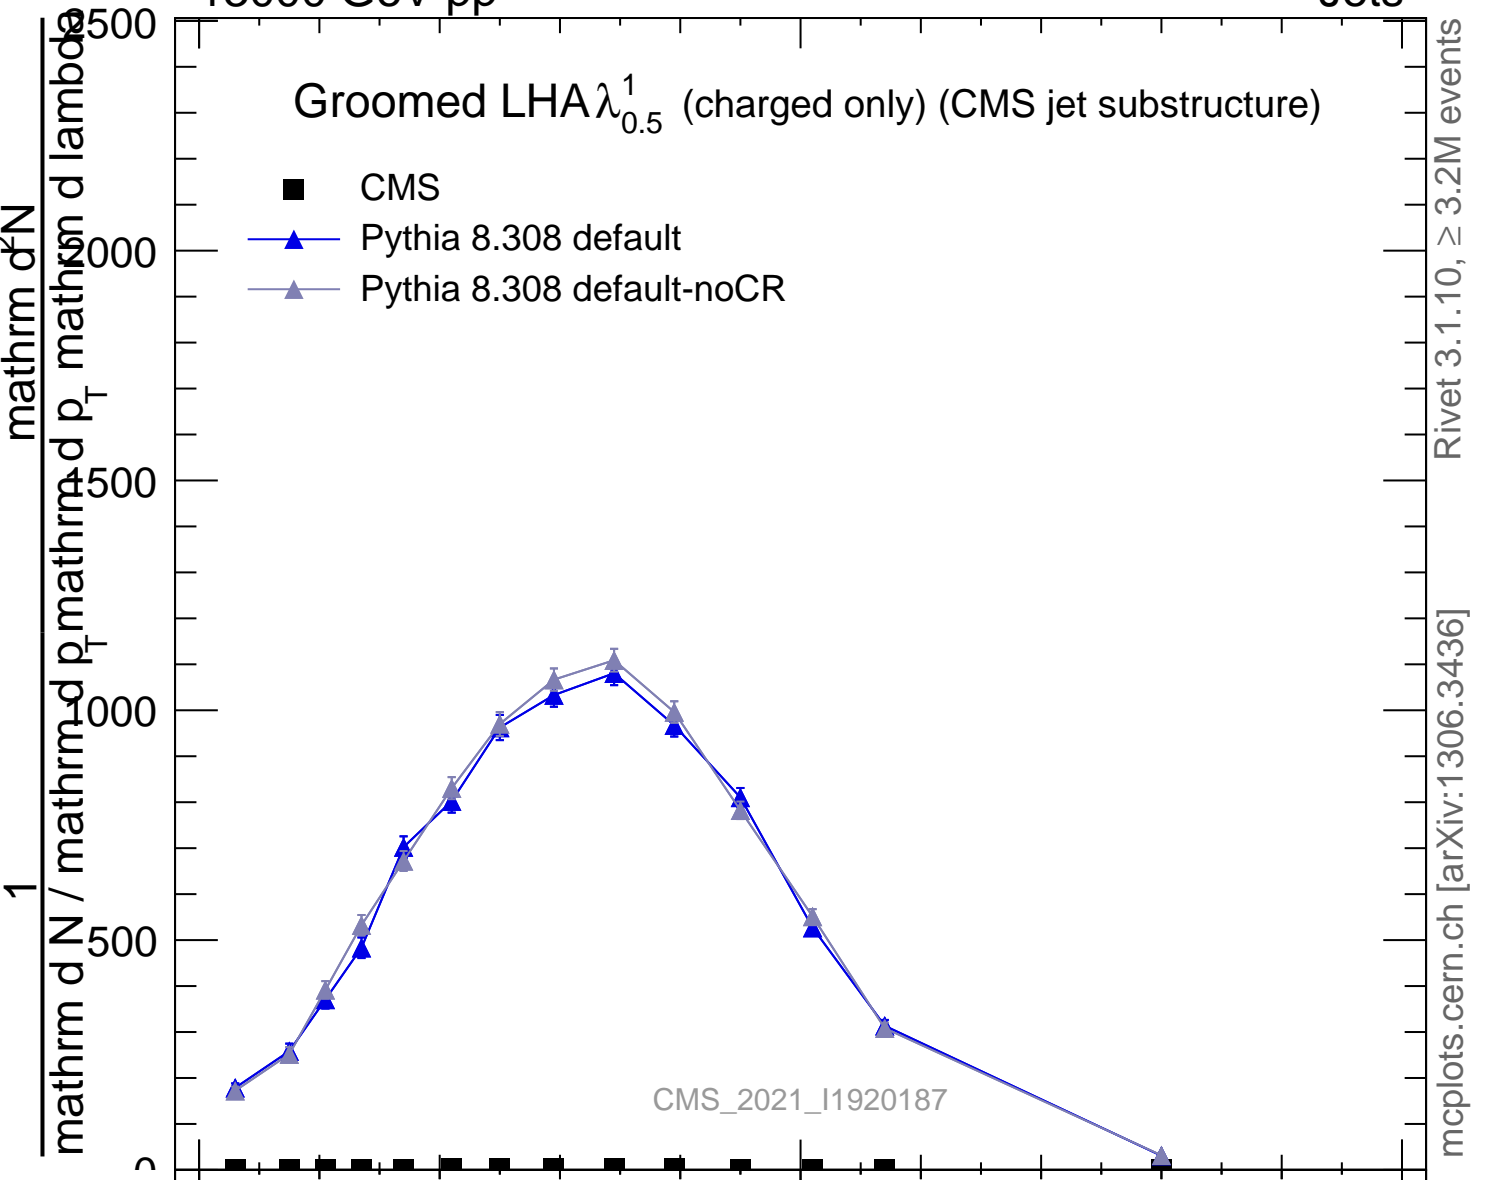

Groomed LHA $\lambda_{0.5}^1$ (charged only) (CMS jet substructure)

- CMS
- ▲ Pythia 8.308 default
- ▲ Pythia 8.308 default-noCR

mcplots.cern.ch [arXiv:1306.3436]

Rivet 3.1.10, ≥ 3.2M events