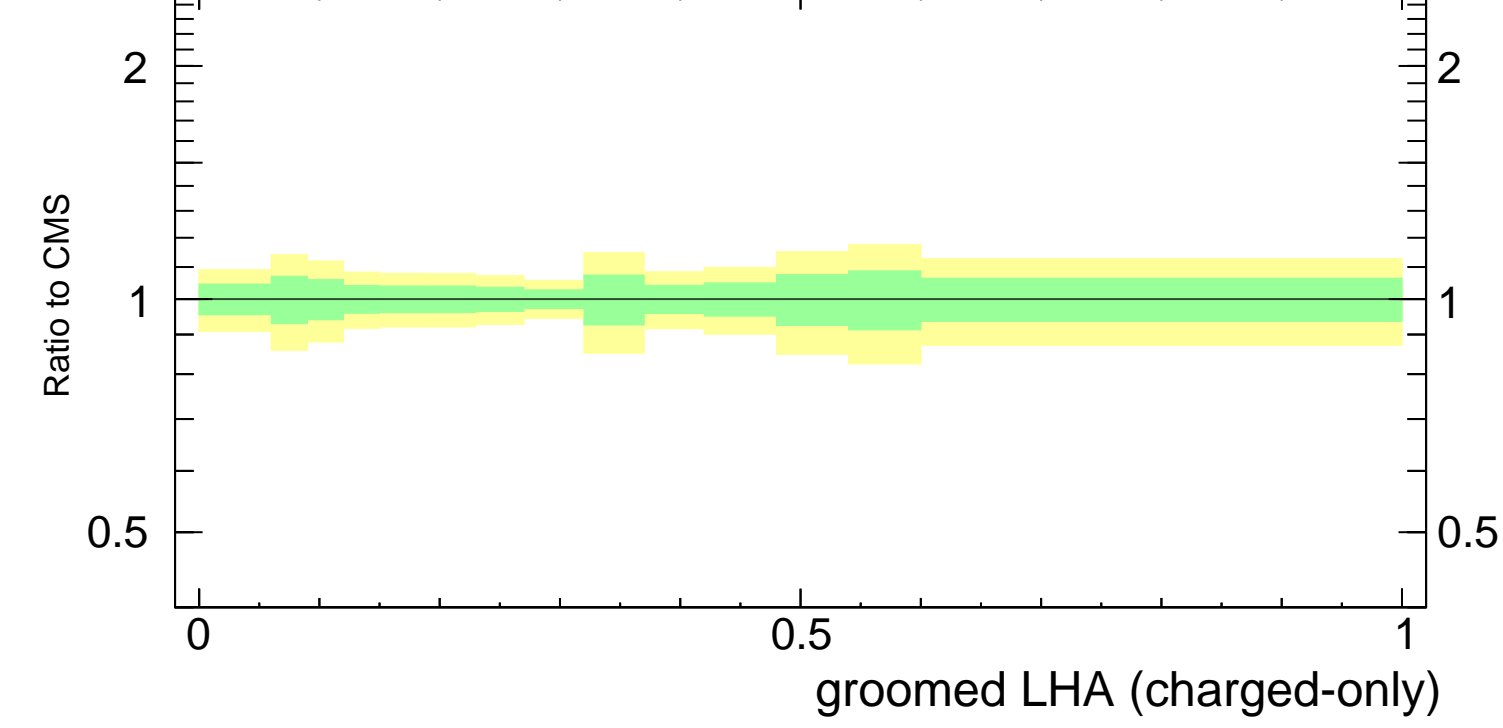

Groomed LHA $\lambda_{0.5}^1$ (charged only) (CMS jet substructure)

- CMS
- ▲ Pythia 8.308 default
- ▲ Pythia 8.308 default-noCR

mcplots.cern.ch [arXiv:1306.3436]

Rivet 3.1.10, ≥ 3.2M events