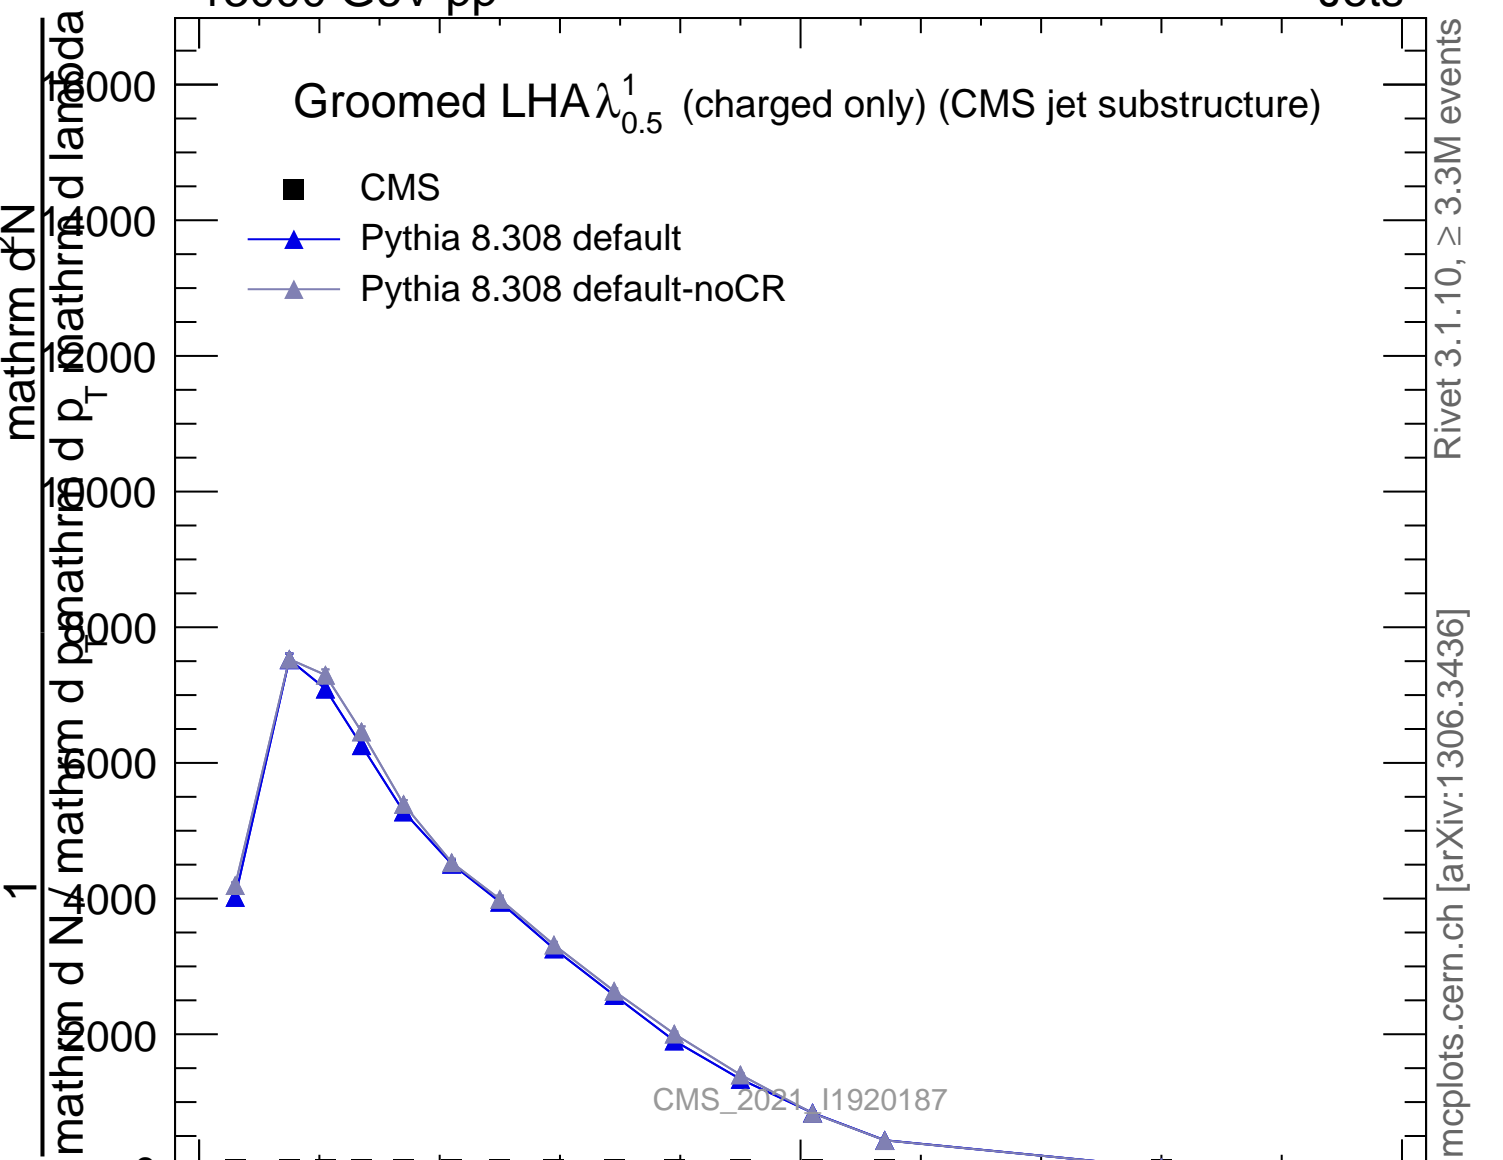

Groomed LHA  $\lambda_{0.5}^1$  (charged only) (CMS jet substructure)

- CMS
- ▲ Pythia 8.308 default
- ▲ Pythia 8.308 default-noCR

Rivet 3.1.10, ≥ 3.3M events

mcplots.cern.ch [arXiv:1306.3436]