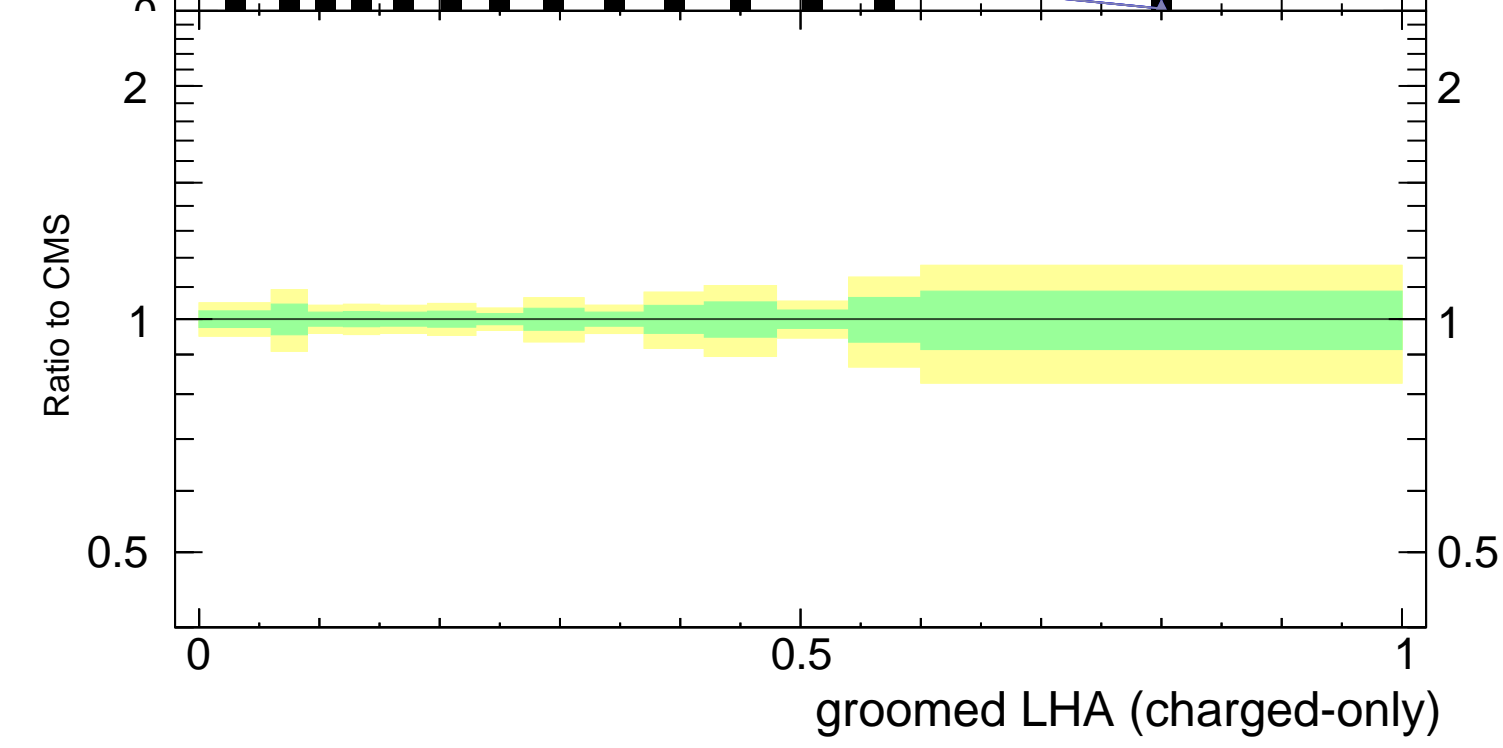

Groomed LHA  $\lambda_{0.5}^1$  (charged only) (CMS jet substructure)

- CMS
- ▲ Pythia 8.308 default
- ▲ Pythia 8.308 default-noCR

Rivet 3.1.10, ≥ 3.3M events

mcplots.cern.ch [arXiv:1306.3436]