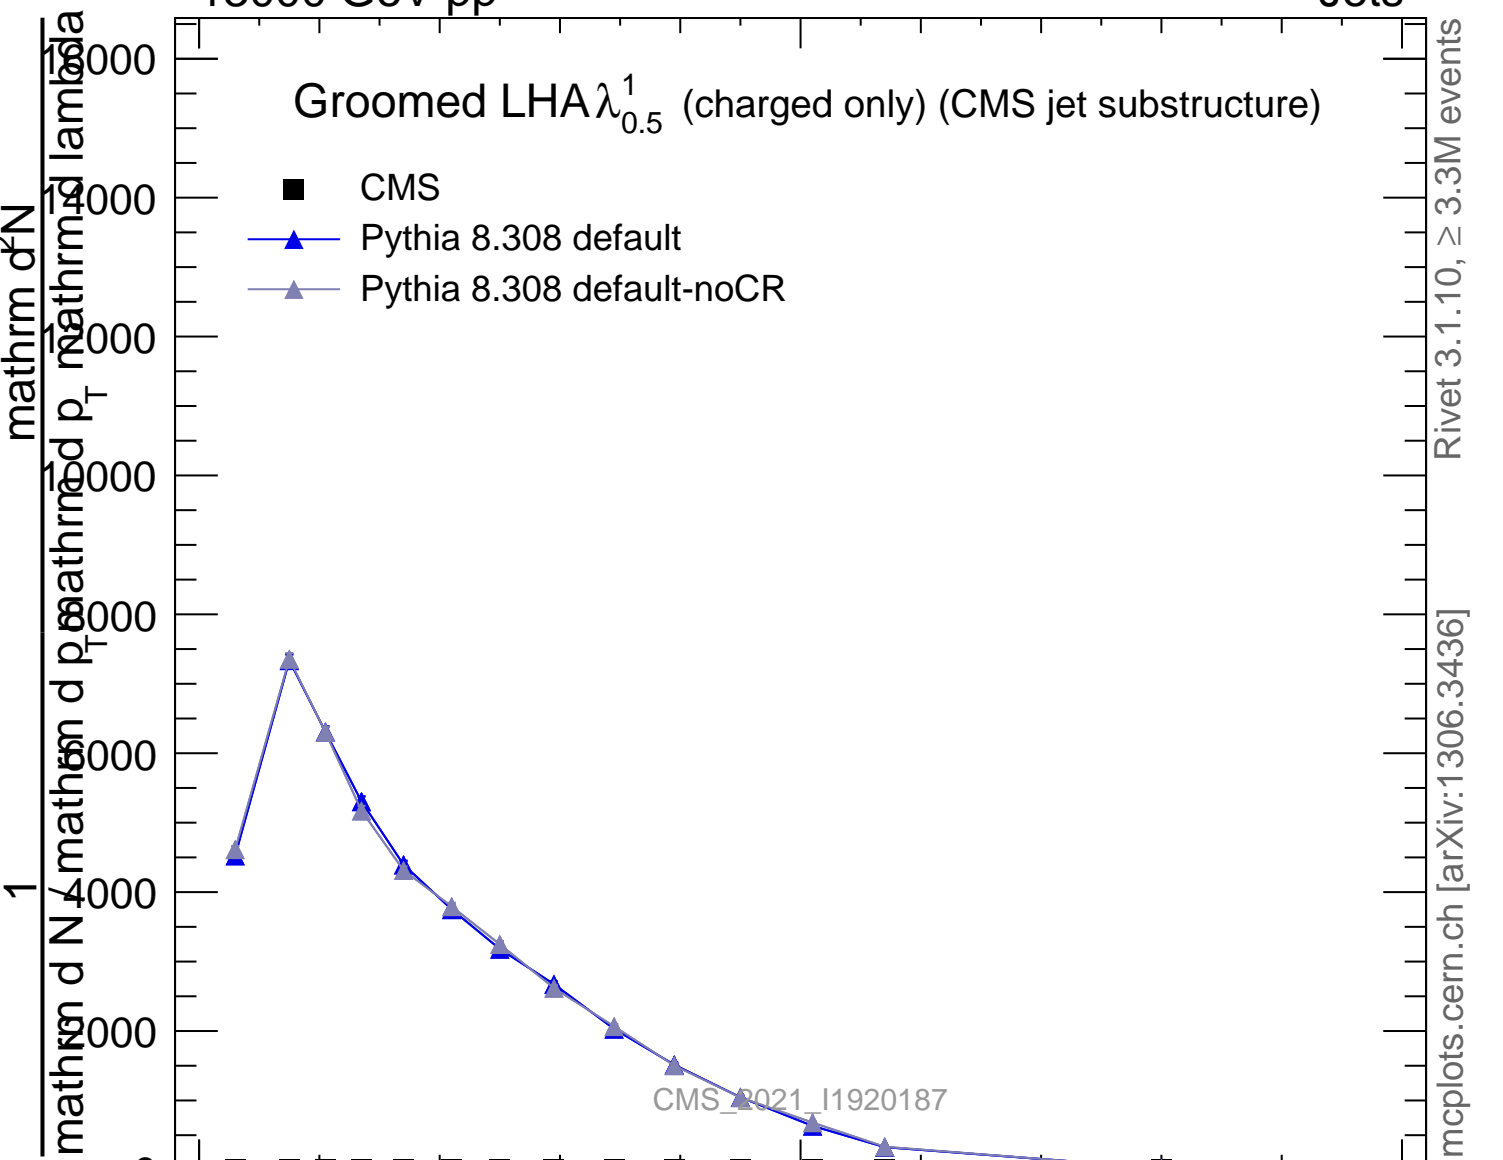

Groomed LHA $\lambda_{0.5}^1$ (charged only) (CMS jet substructure)

- CMS
- ▲ Pythia 8.308 default
- ▲ Pythia 8.308 default-noCR

Rivet 3.1.10, ≥ 3.3M events
mcplots.cern.ch [arXiv:1306.3436]