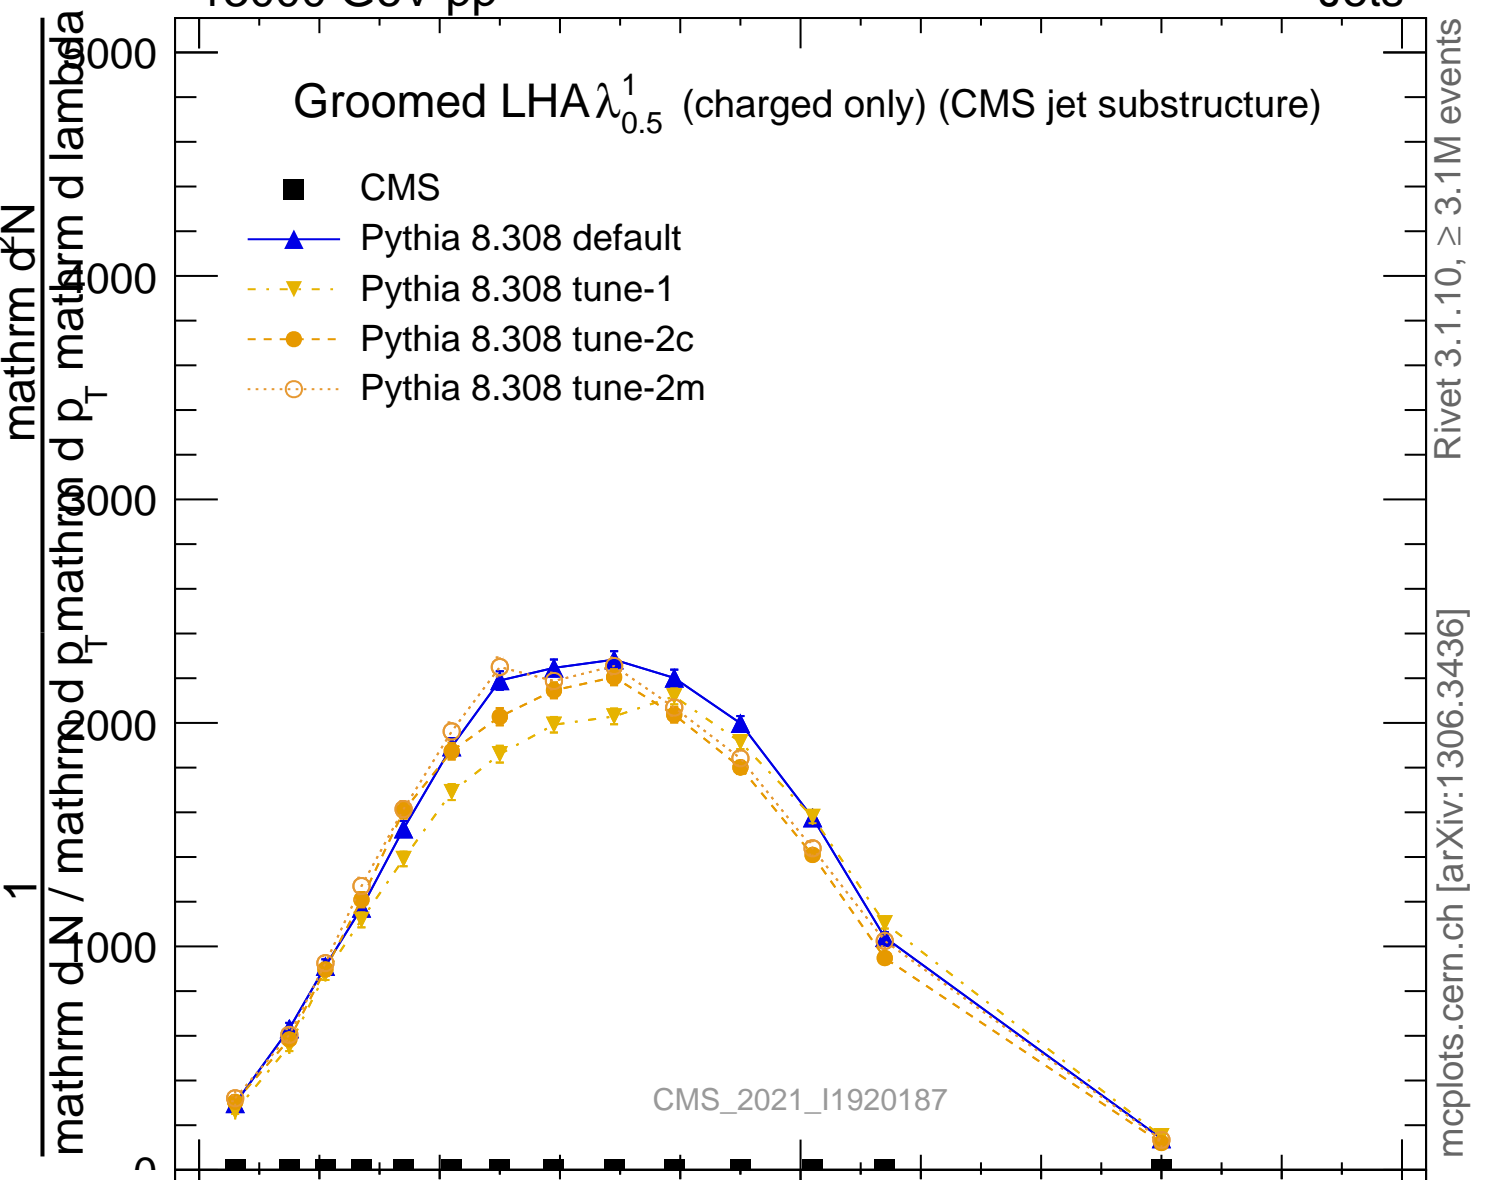

Groomed LHA  $\lambda_{0.5}^1$  (charged only) (CMS jet substructure)

- CMS
- ▲ Pythia 8.308 default
- ▼ Pythia 8.308 tune-1
- Pythia 8.308 tune-2c
- Pythia 8.308 tune-2m

Rivet 3.1.10, ≥ 3.1M events  
mcplots.cern.ch [arXiv:1306.3436]