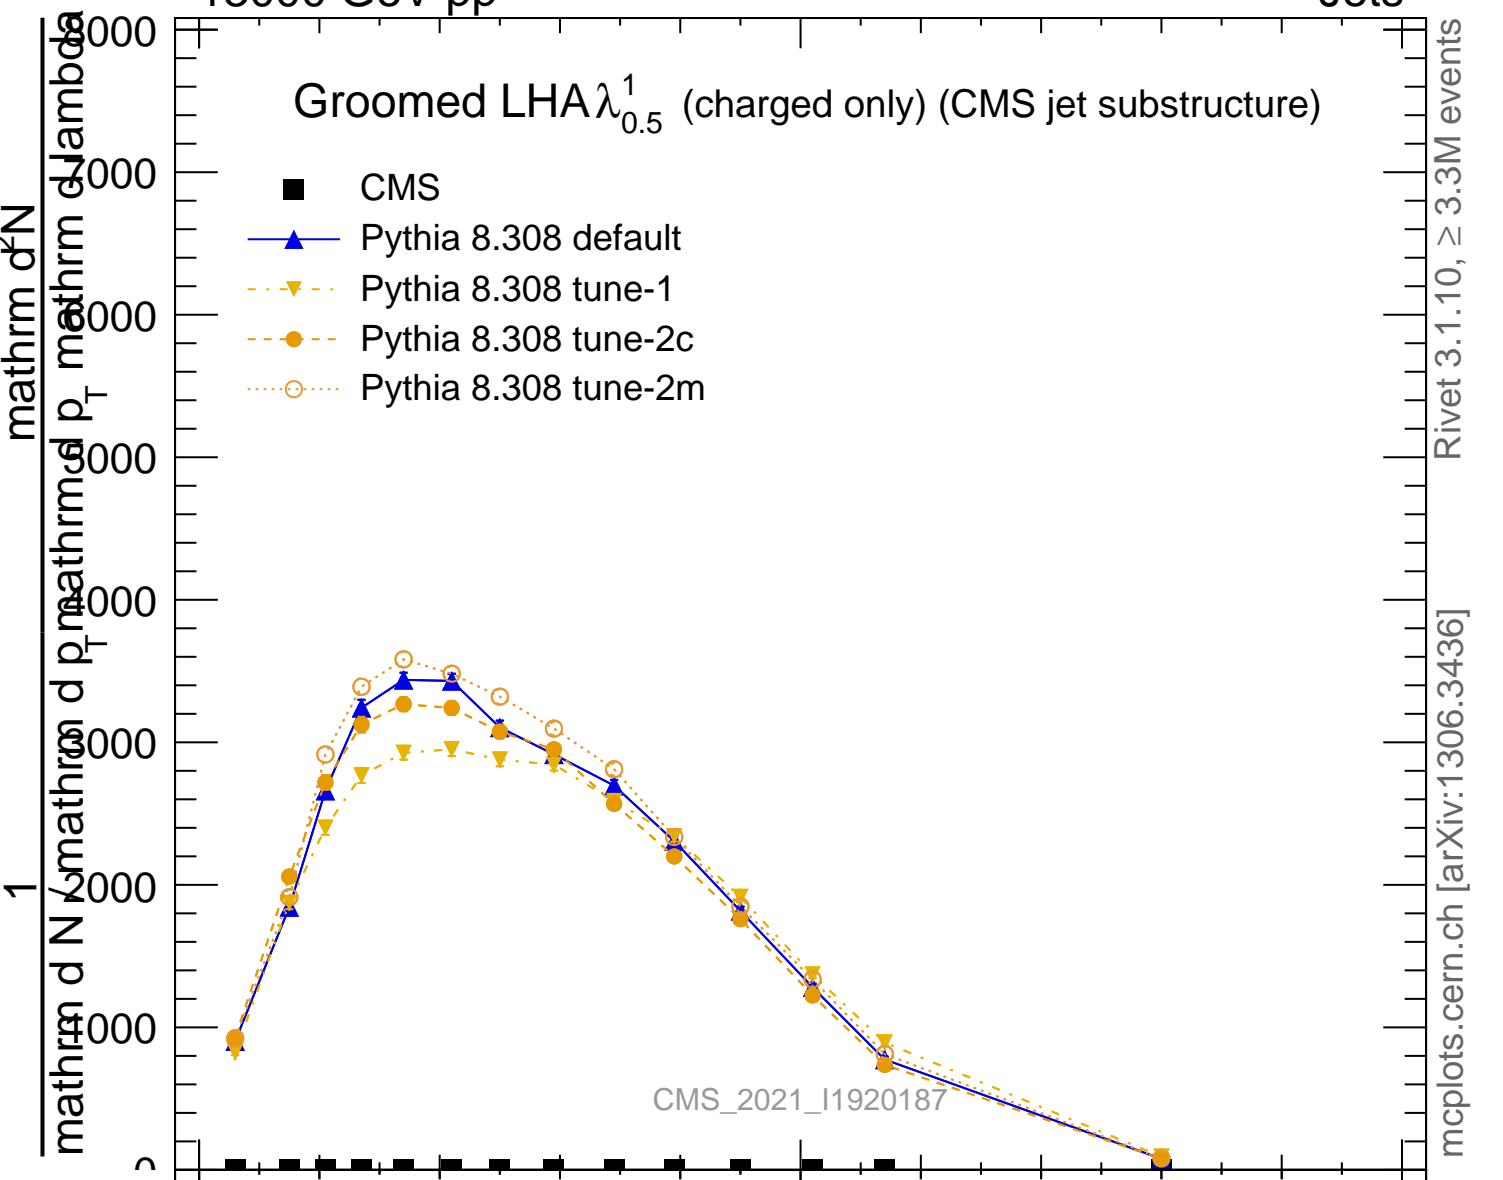

Groomed LHA $\lambda_{0.5}^1$ (charged only) (CMS jet substructure)

- CMS
- ▲ Pythia 8.308 default
- ▼ Pythia 8.308 tune-1
- Pythia 8.308 tune-2c
- Pythia 8.308 tune-2m

CMS_2021_I1920187

mcplots.cern.ch [arXiv:1306.3436]

Rivet 3.1.10, ≥ 3.3M events