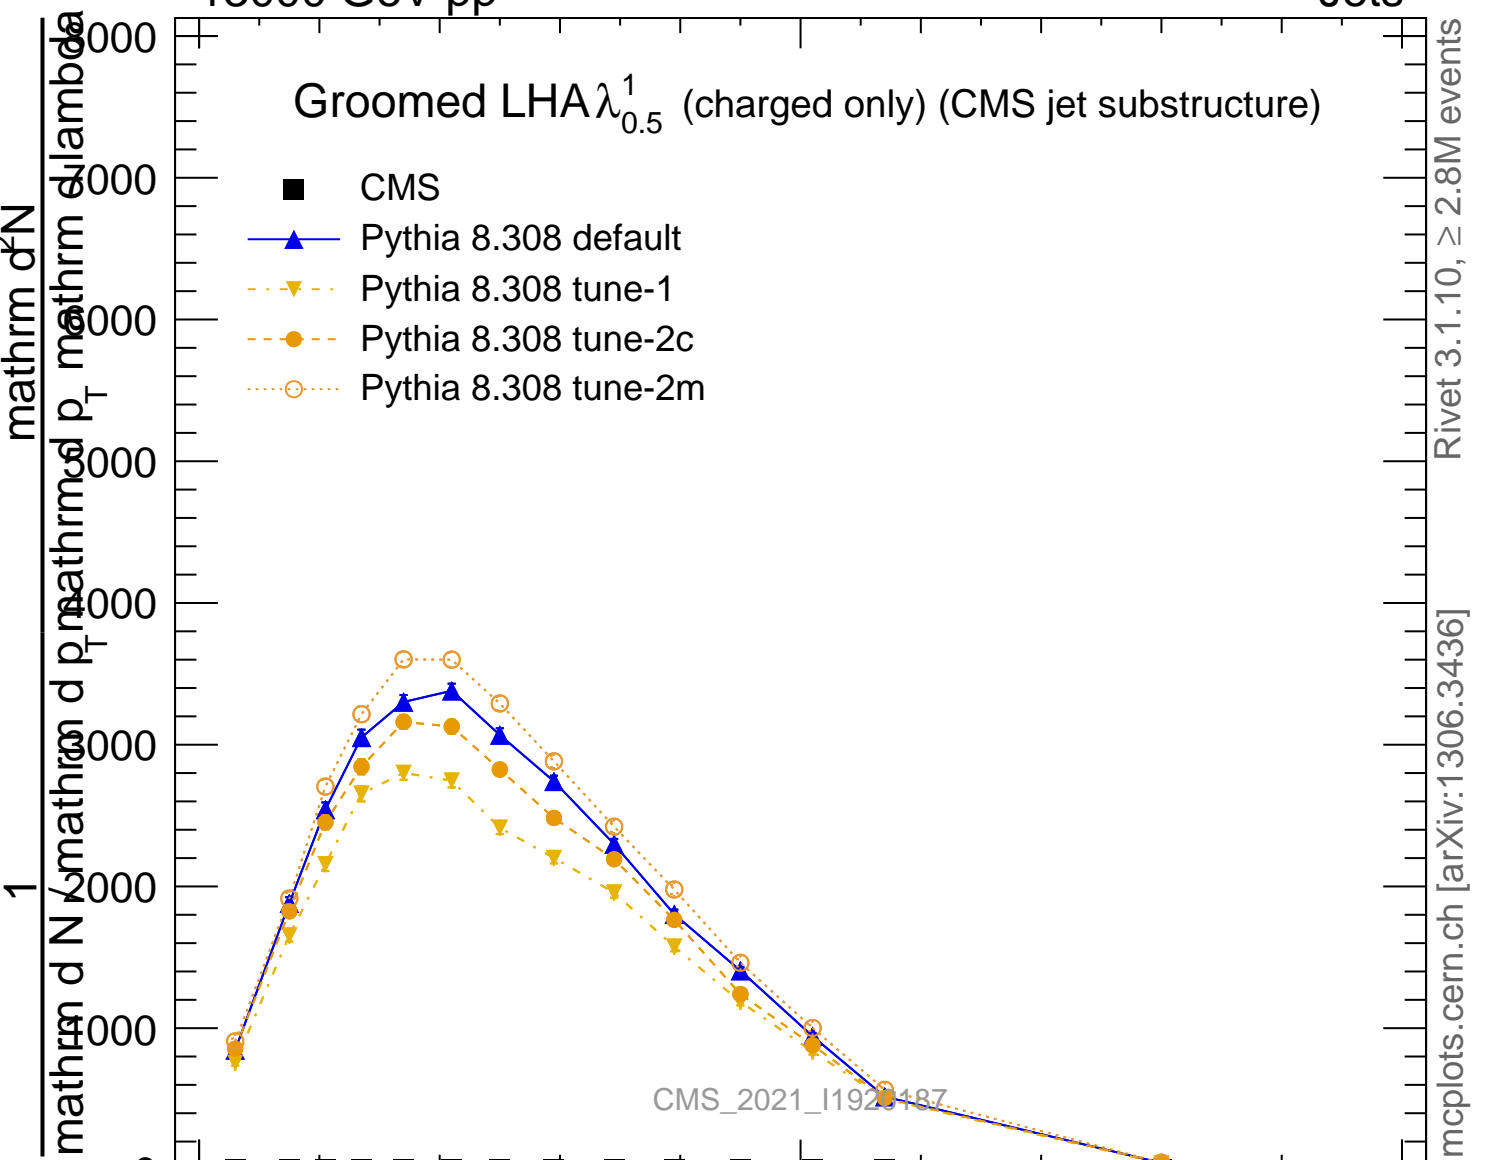

Groomed LHA  $\lambda_{0.5}^1$  (charged only) (CMS jet substructure)

- CMS
- ▲ Pythia 8.308 default
- ▼ Pythia 8.308 tune-1
- Pythia 8.308 tune-2c
- Pythia 8.308 tune-2m

Ratio to CMS

0.5

1

2

0

0.5

1

groomed LHA (charged-only)

mcplots.cern.ch [arXiv:1306.3436]

Rivet 3.1.10, ≥ 2.8M events