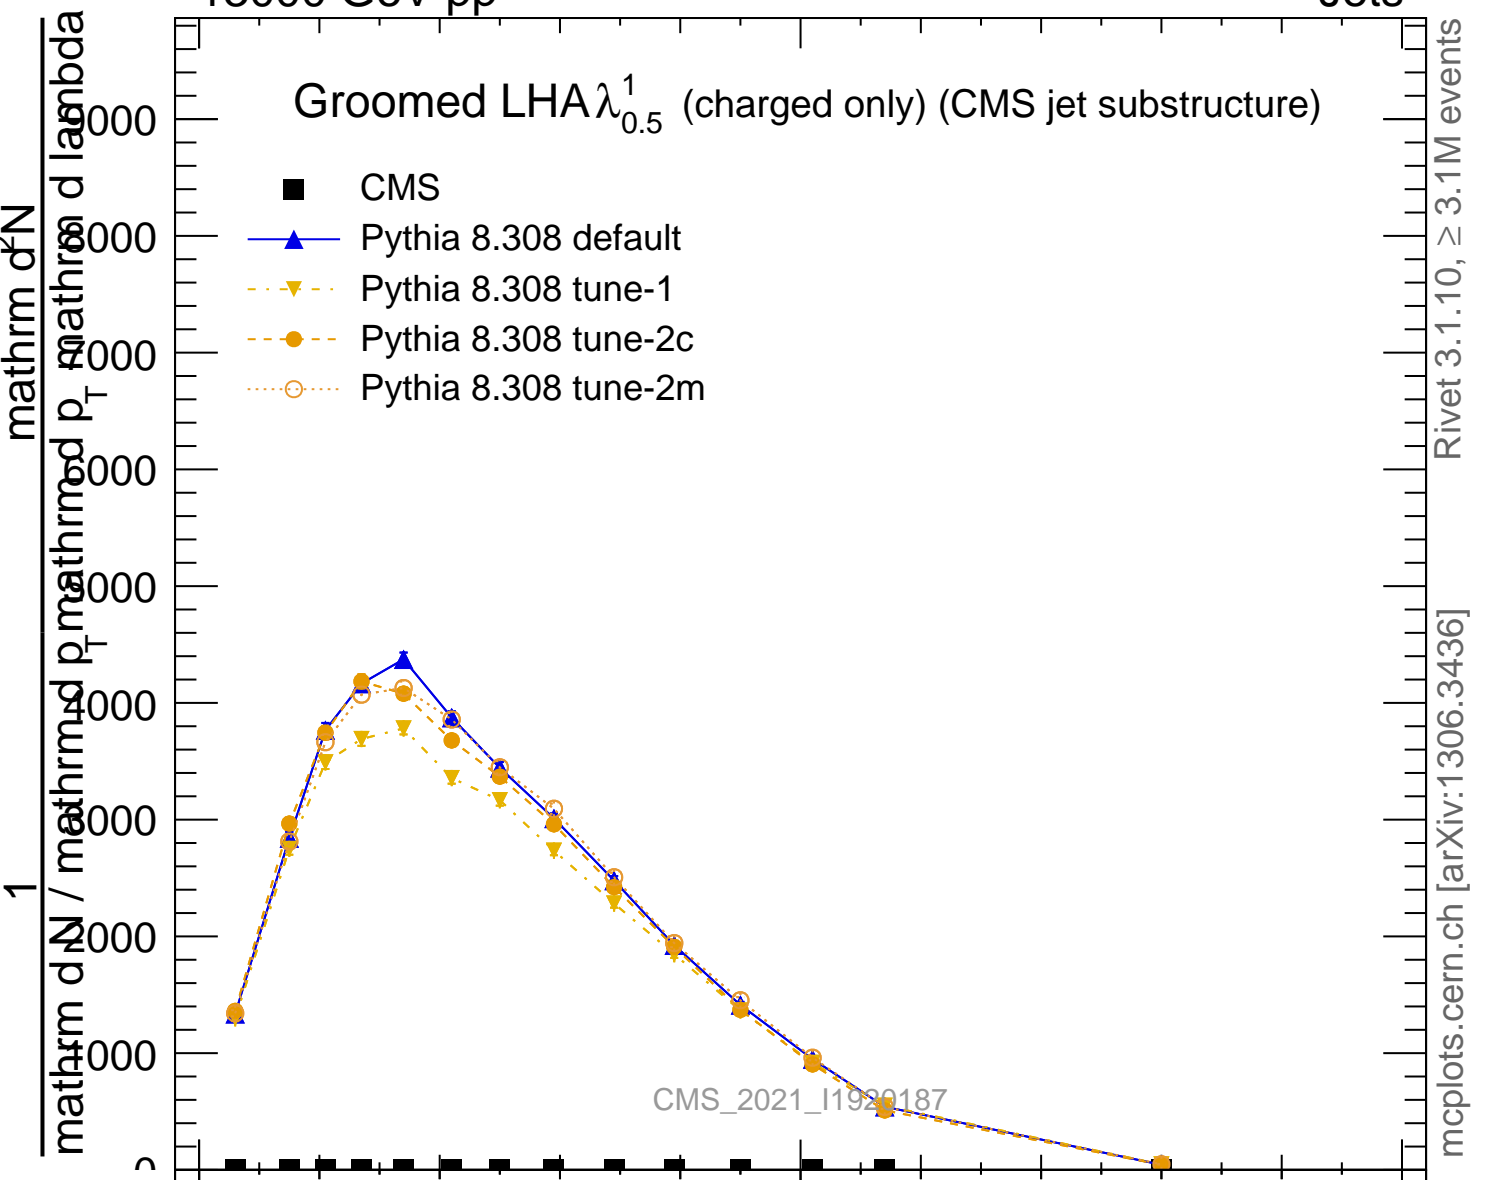

Groomed LHA  $\lambda_{0.5}^1$  (charged only) (CMS jet substructure)

- CMS
- ▲ Pythia 8.308 default
- ▼ Pythia 8.308 tune-1
- Pythia 8.308 tune-2c
- Pythia 8.308 tune-2m

CMS\_2021\_I1920187

Rivet 3.1.10, ≥ 3.1M events  
mcplots.cern.ch [arXiv:1306.3436]