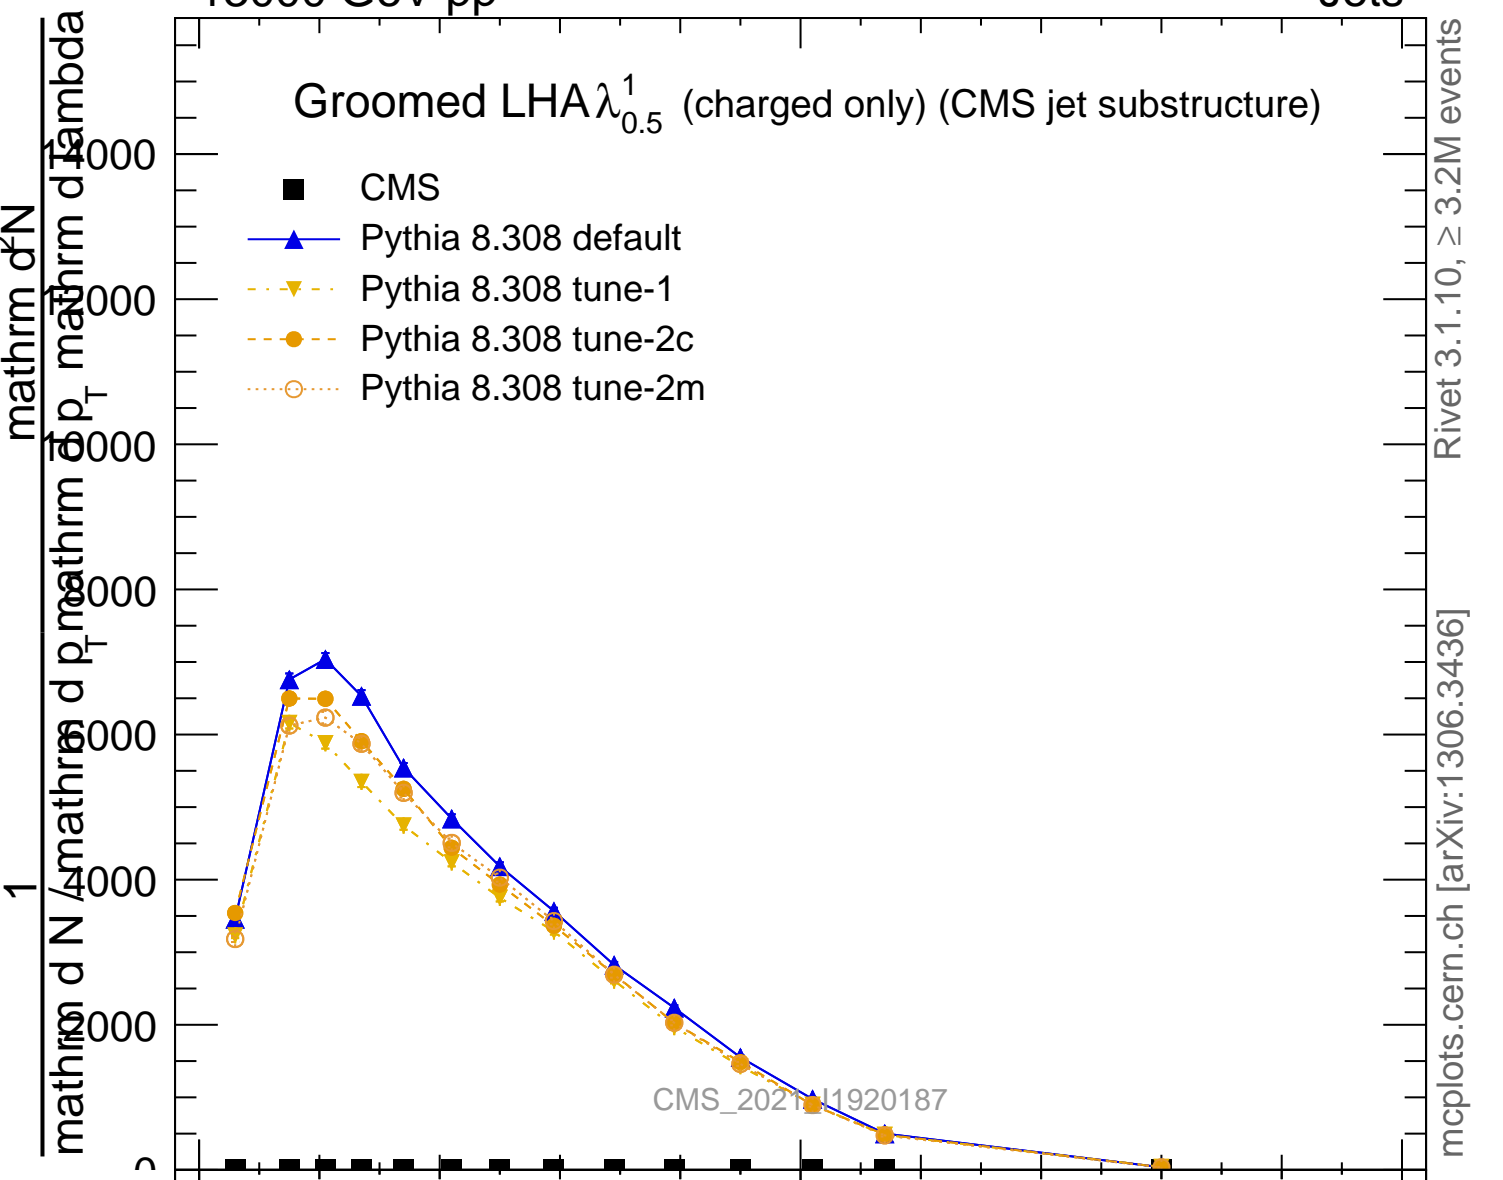

Groomed LHA $\lambda_{0.5}^1$ (charged only) (CMS jet substructure)

- CMS
- ▲ Pythia 8.308 default
- ▼ Pythia 8.308 tune-1
- Pythia 8.308 tune-2c
- Pythia 8.308 tune-2m

CMS_2021-1920187

mcplots.cern.ch [arXiv:1306.3436]

Rivet 3.1.10, ≥ 3.2 M events