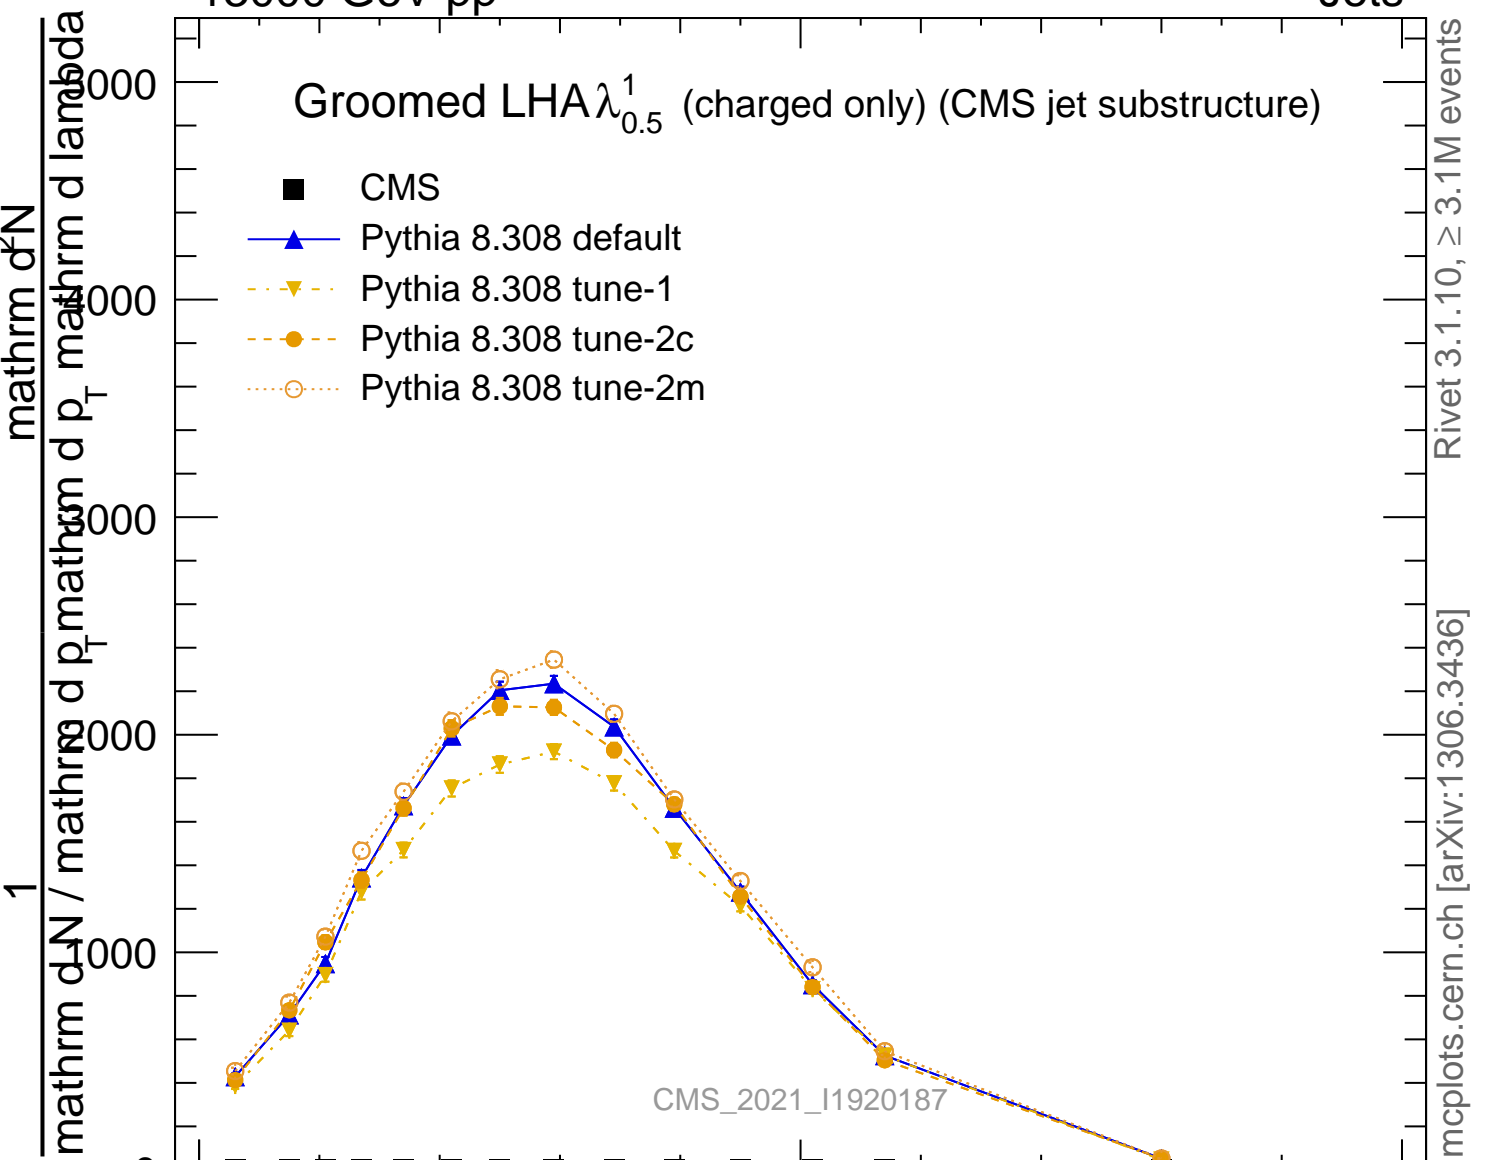

Groomed LHA $\lambda_{0.5}^1$ (charged only) (CMS jet substructure)

- CMS
- ▲ Pythia 8.308 default
- ▼ Pythia 8.308 tune-1
- Pythia 8.308 tune-2c
- Pythia 8.308 tune-2m

Rivet 3.1.10, ≥ 3.1M events

mcplots.cern.ch [arXiv:1306.3436]