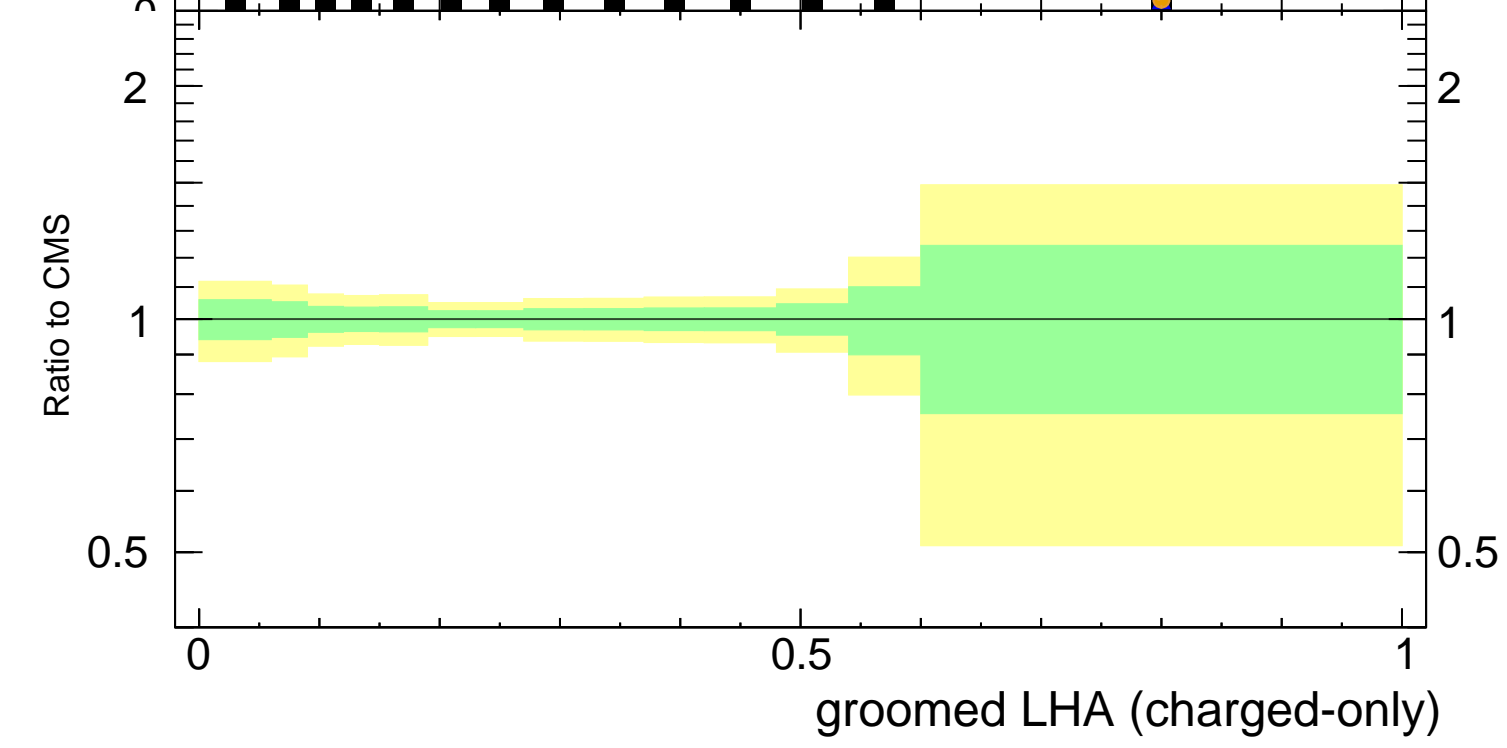

Groomed LHA $\lambda_{0.5}^1$ (charged only) (CMS jet substructure)

- CMS
- ▲ Pythia 8.308 default
- ▼ Pythia 8.308 tune-1
- Pythia 8.308 tune-2c
- Pythia 8.308 tune-2m

Rivet 3.1.10, ≥ 3.1M events

mcplots.cern.ch [arXiv:1306.3436]