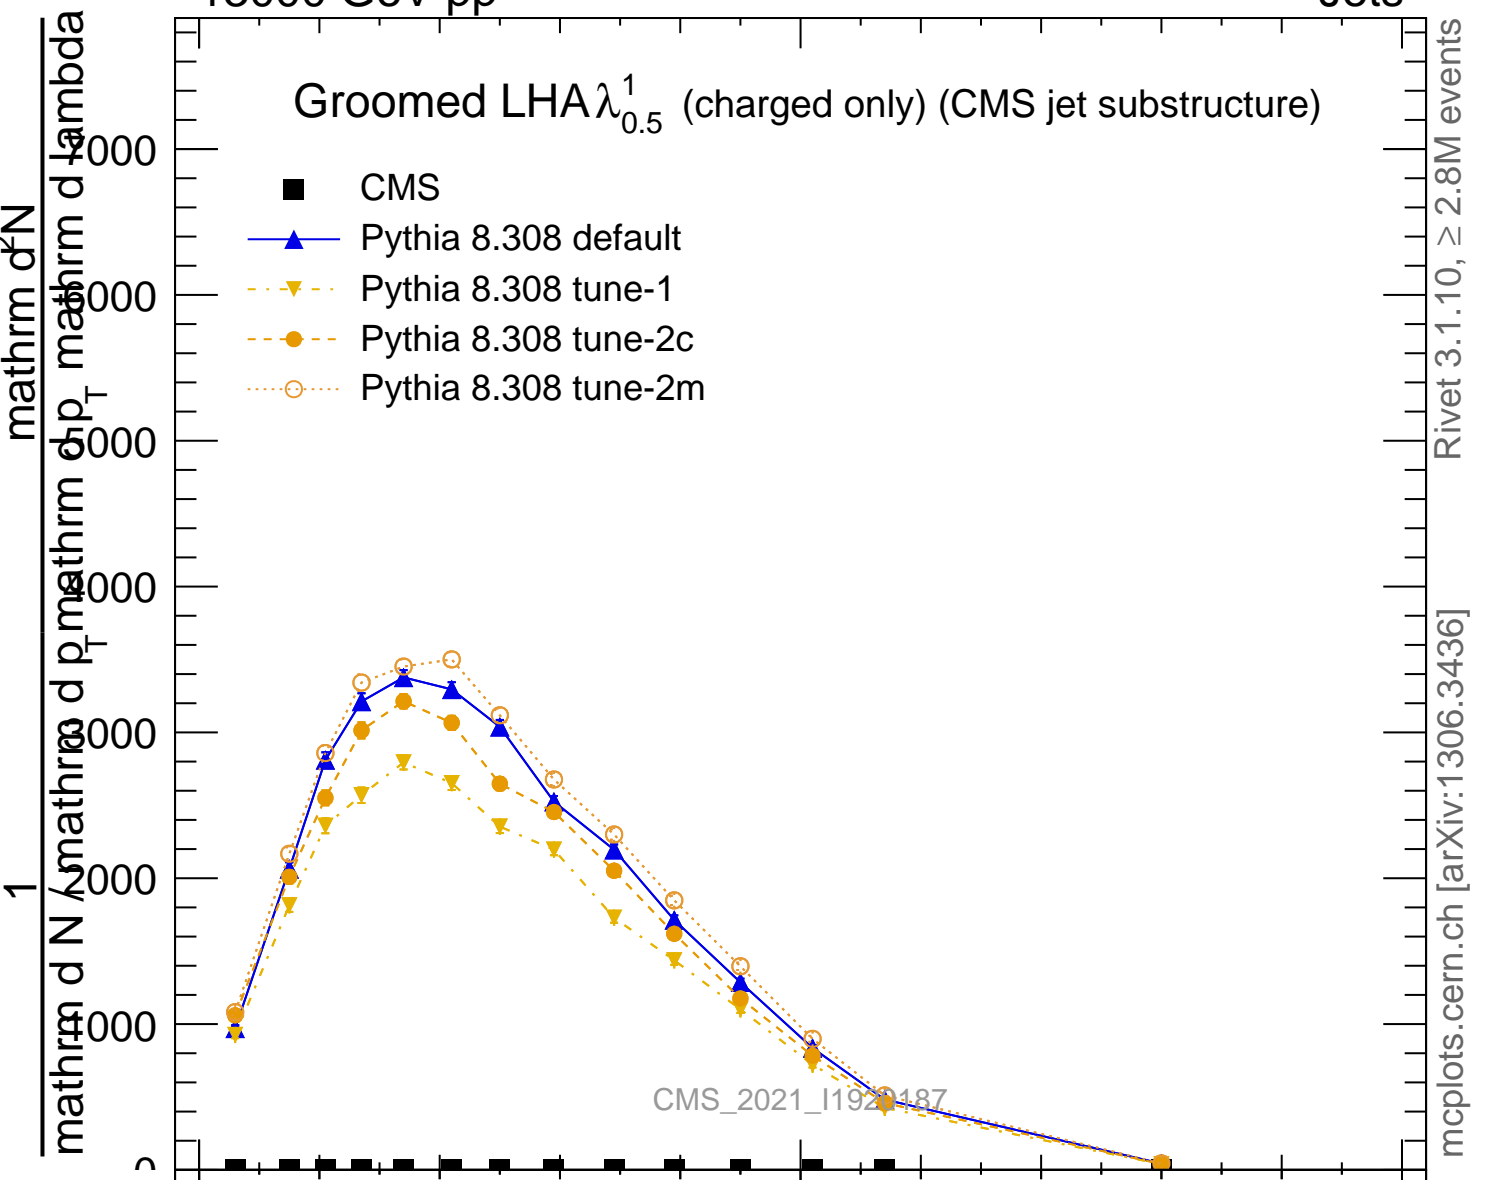

Groomed LHA $\lambda_{0.5}^1$ (charged only) (CMS jet substructure)

- CMS
- ▲ Pythia 8.308 default
- ▼ Pythia 8.308 tune-1
- Pythia 8.308 tune-2c
- Pythia 8.308 tune-2m

Rivet 3.1.10, ≥ 2.8M events

mcplots.cern.ch [arXiv:1306.3436]