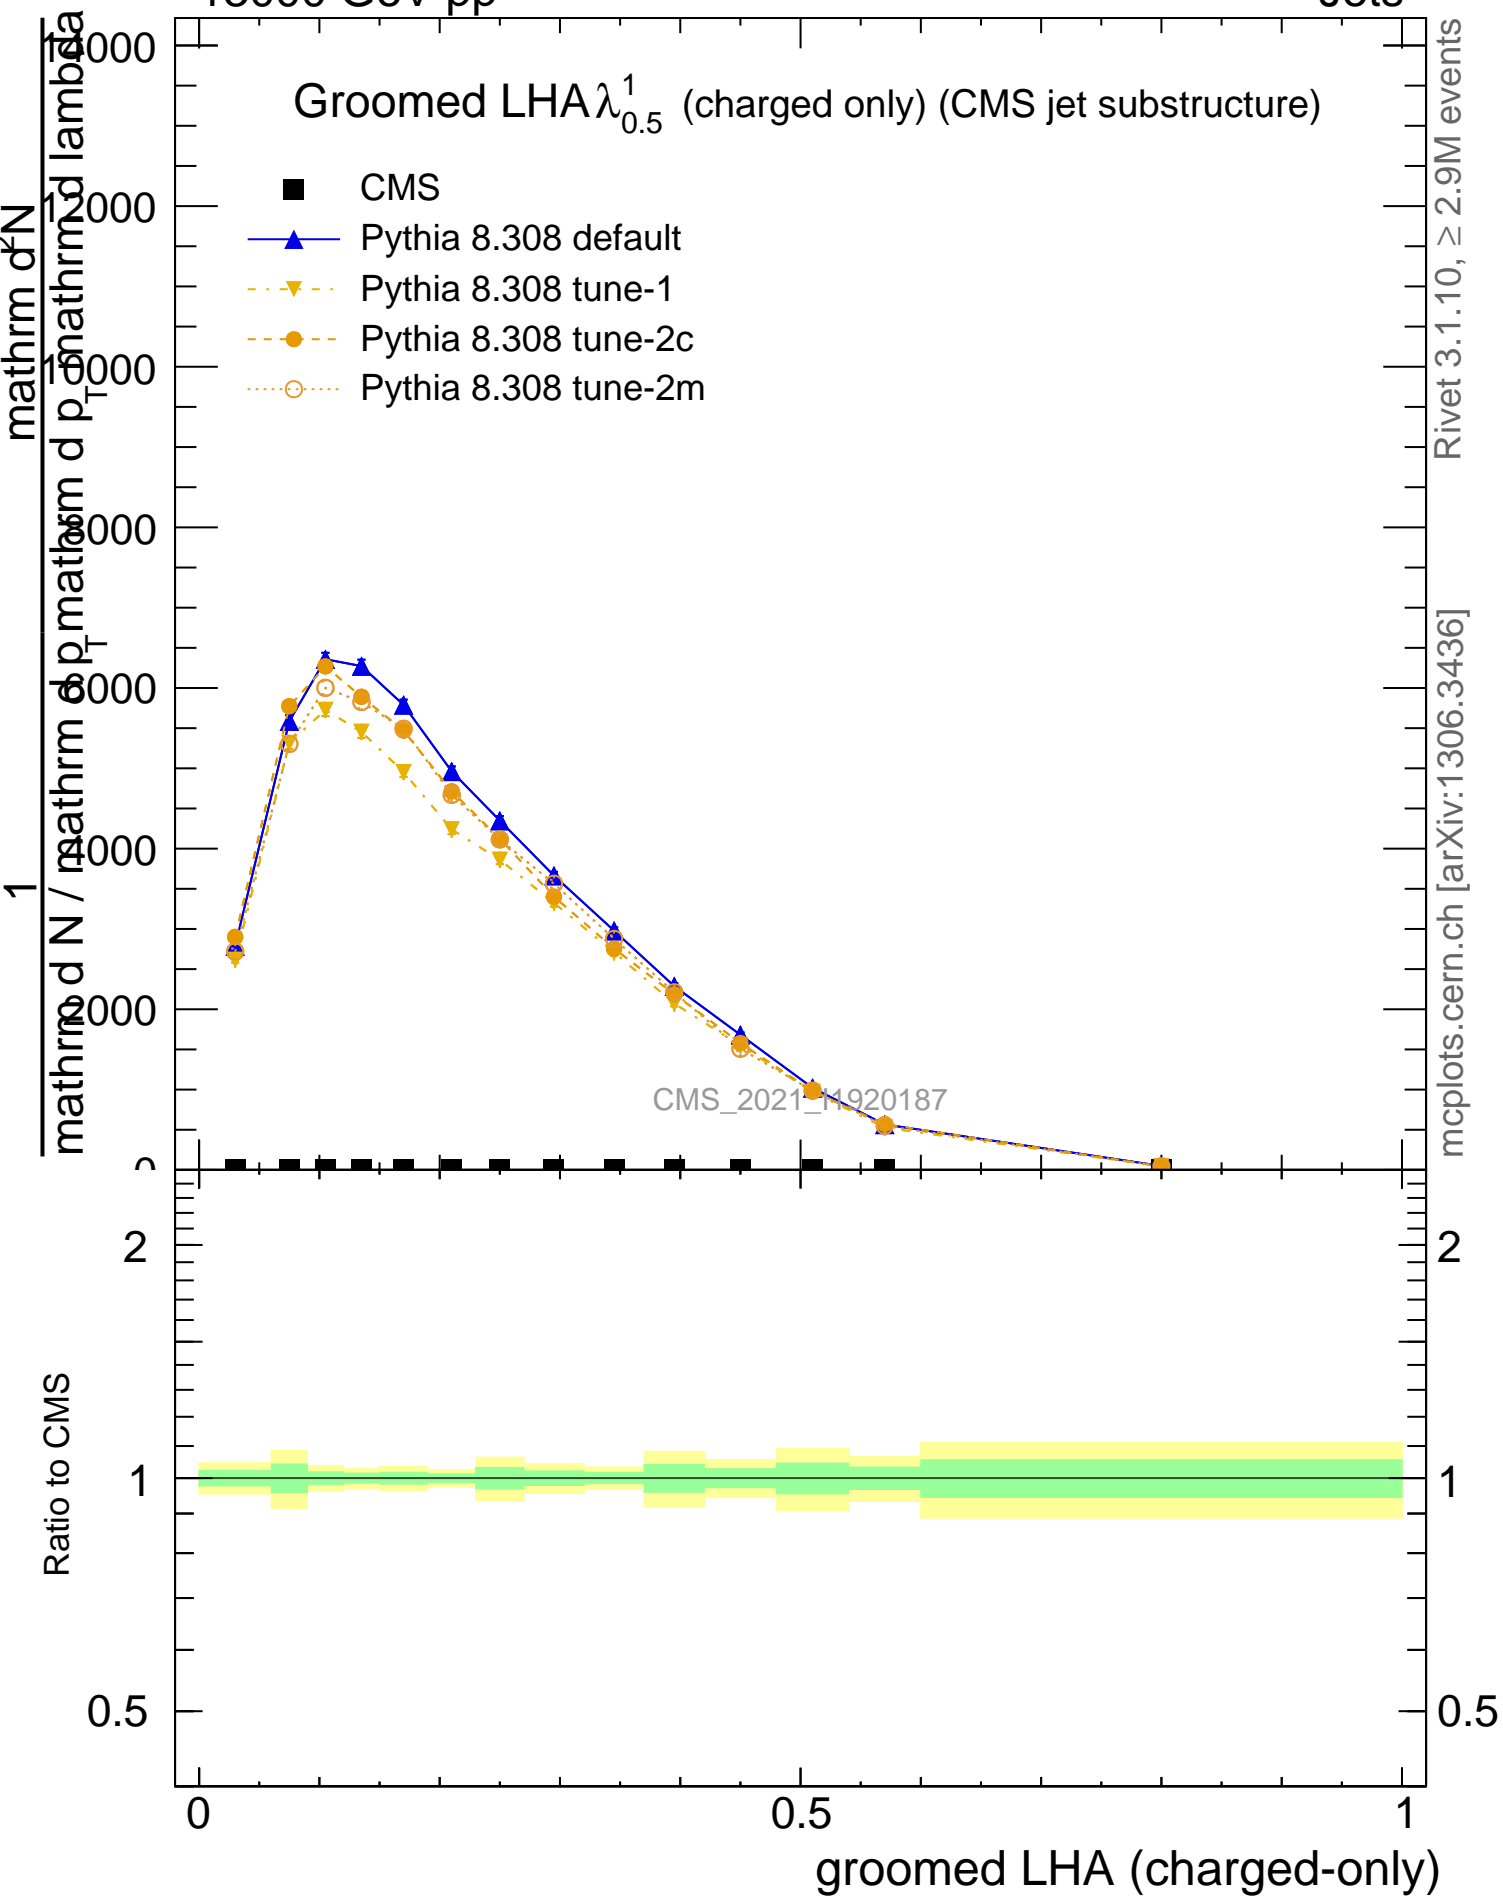

Groomed LHA  $\lambda_{0.5}^1$  (charged only) (CMS jet substructure)

- CMS
- ▲ Pythia 8.308 default
- ▼ Pythia 8.308 tune-1
- Pythia 8.308 tune-2c
- Pythia 8.308 tune-2m

CMS\_2021\_1920187

mcplots.cern.ch [arXiv:1306.3436]

Rivet 3.1.10,  $\geq 2.9M$  events