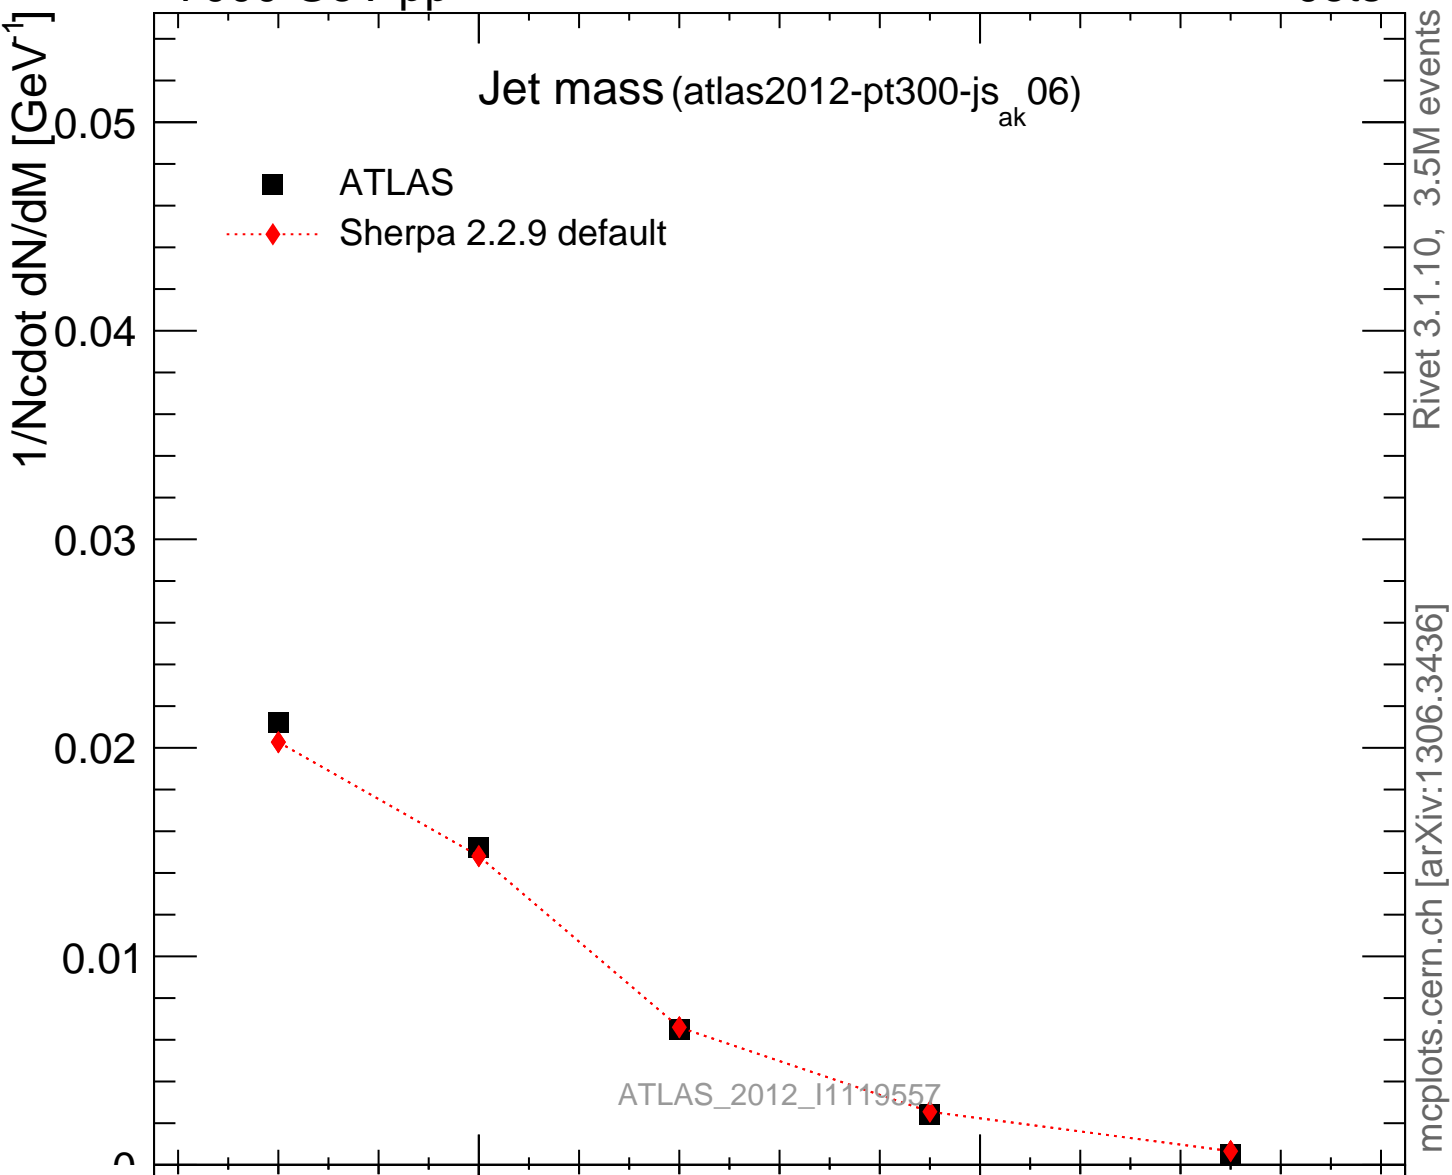

7000 GeV pp

Jets

Jet mass (atlas2012-pt300-js_{ak}06)

Rivet 3.1.10, 3.5M events
mcplots.cern.ch [arXiv:1306.3436]