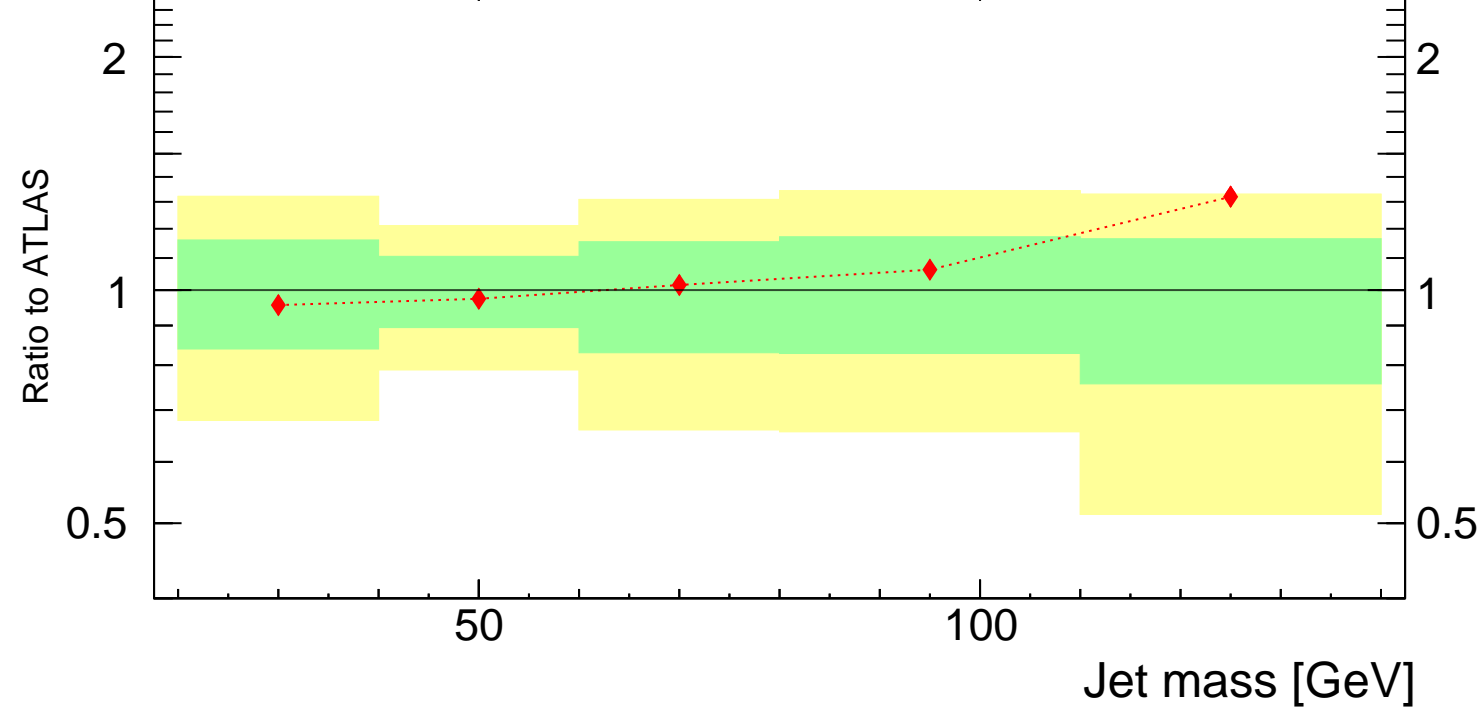

7000 GeV pp

Jets

Jet mass (atlas2012-pt300-js_{ak}06)

Rivet 3.1.10, 3.5M events
mcplots.cern.ch [arXiv:1306.3436]