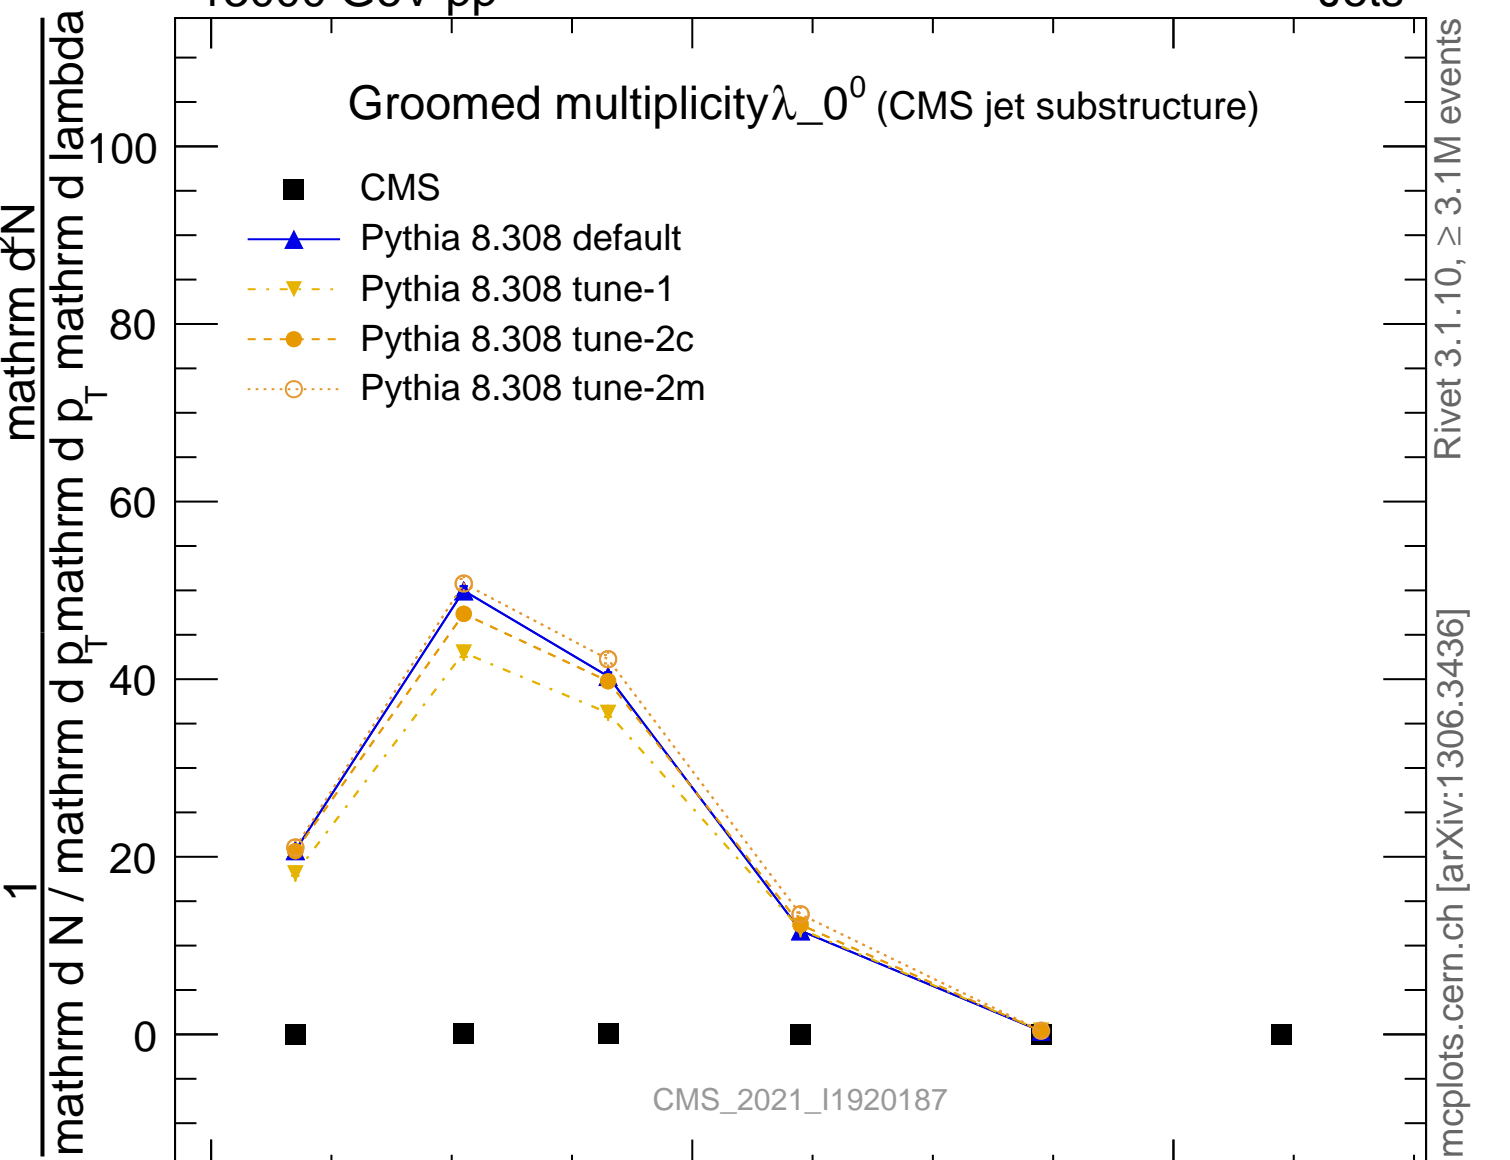

Groomed multiplicity  $\lambda_0^0$  (CMS jet substructure)

- CMS
- ▲ Pythia 8.308 default
- ▼ Pythia 8.308 tune-1
- Pythia 8.308 tune-2c
- Pythia 8.308 tune-2m

CMS\_2021\_I1920187

mcplots.cern.ch [arXiv:1306.3436]

Rivet 3.1.10, ≥ 3.1M events