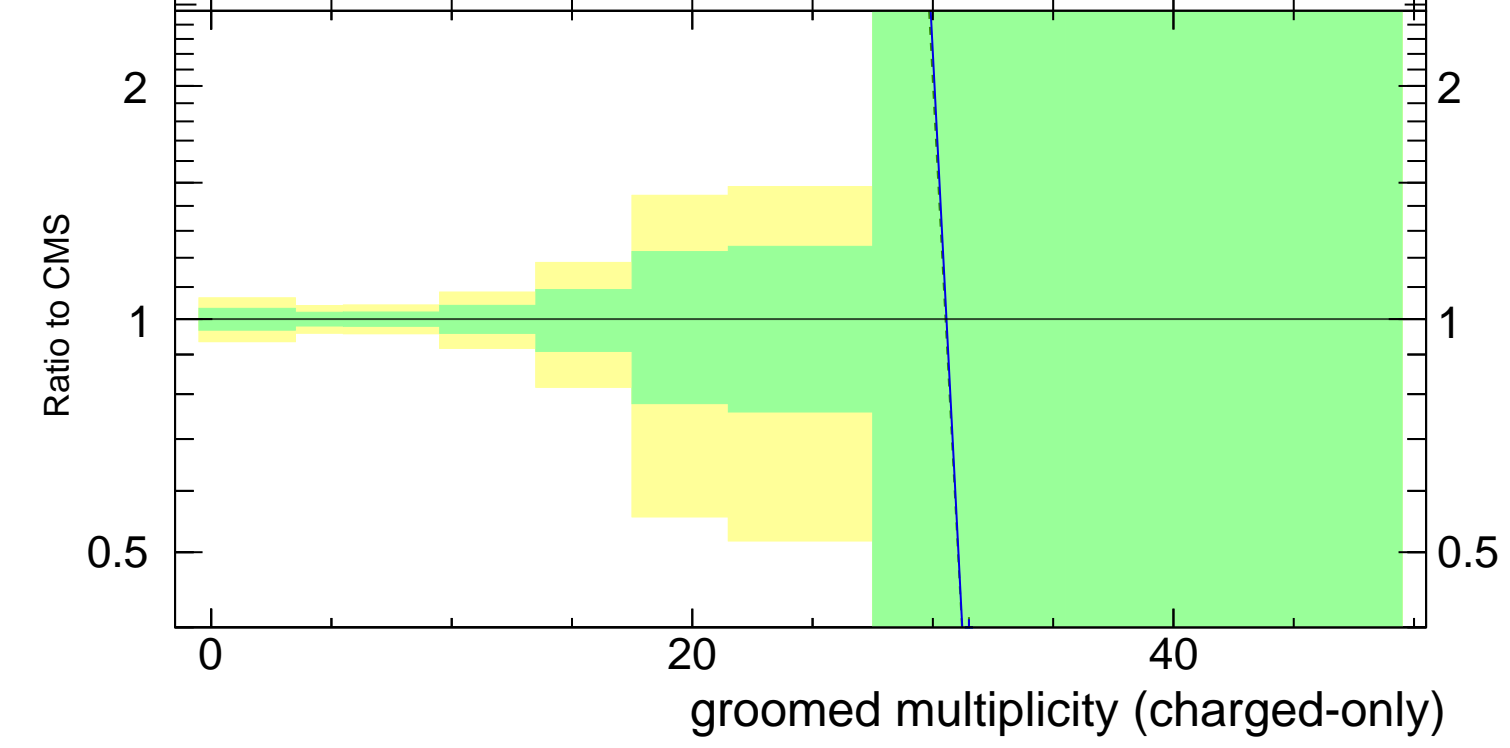

13000 GeV pp

Jets

Rivet 3.1.10, ≥ 3.5M events

mcplots.cern.ch [arXiv:1306.3436]