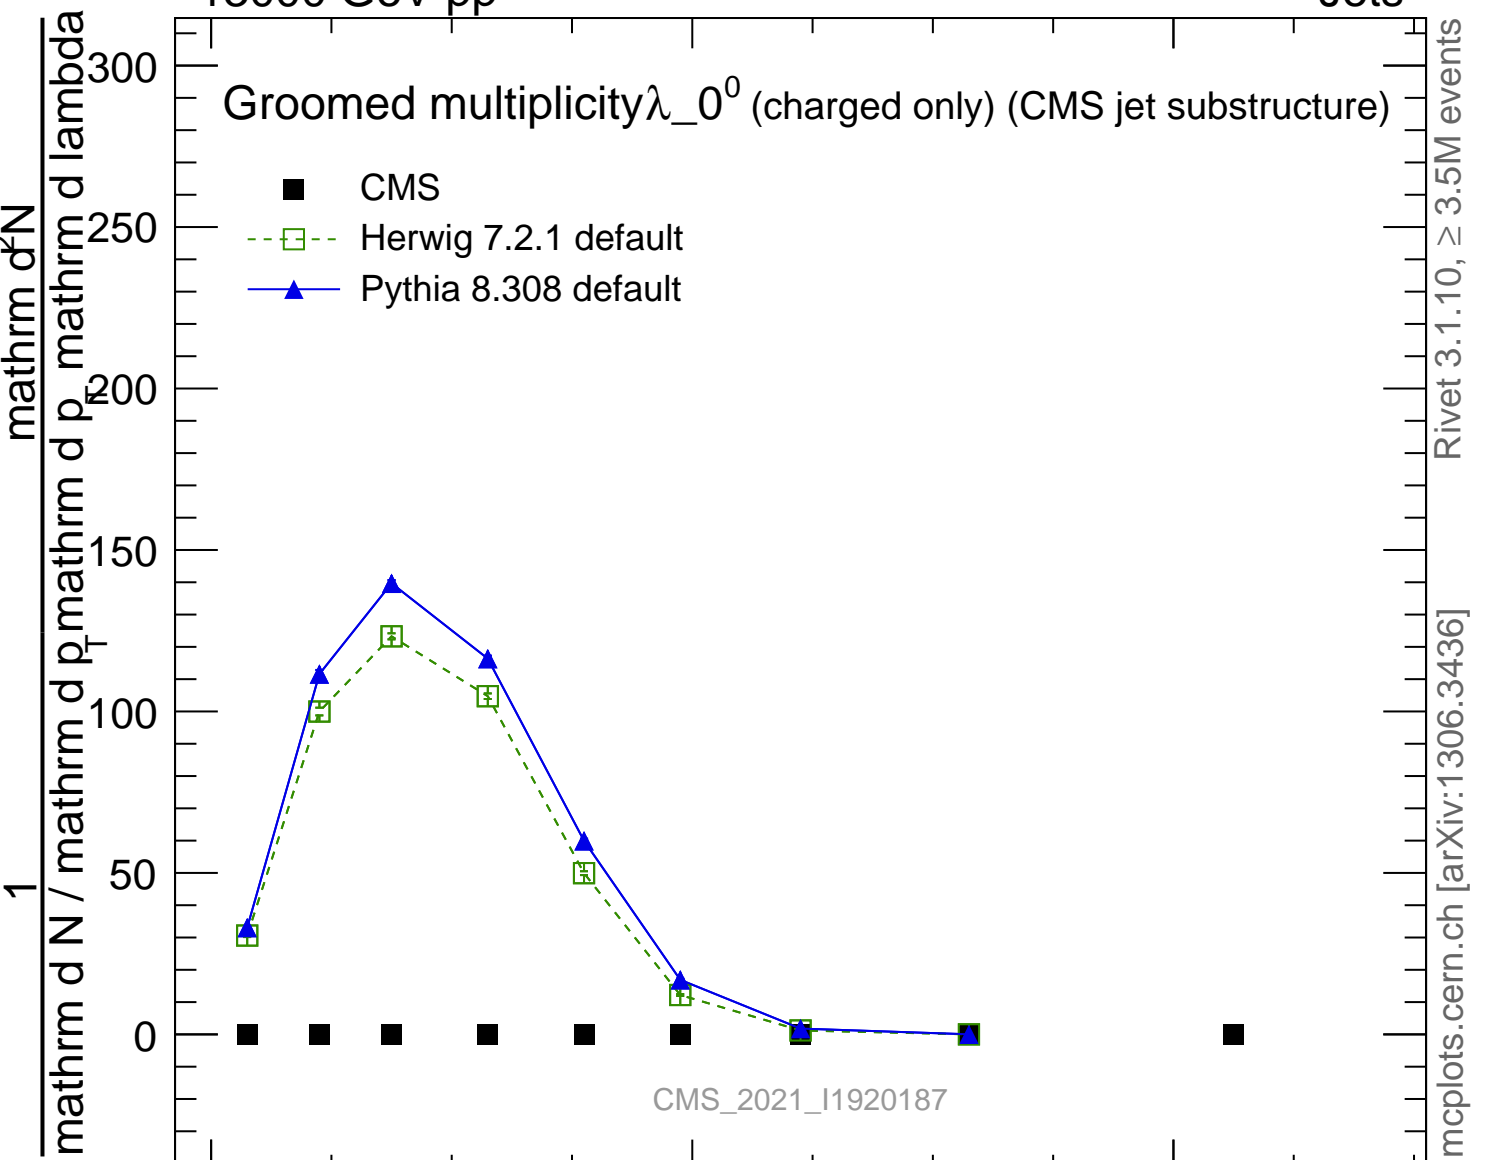

13000 GeV pp

Jets

Rivet 3.1.10, ≥ 3.5M events

mcplots.cern.ch [arXiv:1306.3436]