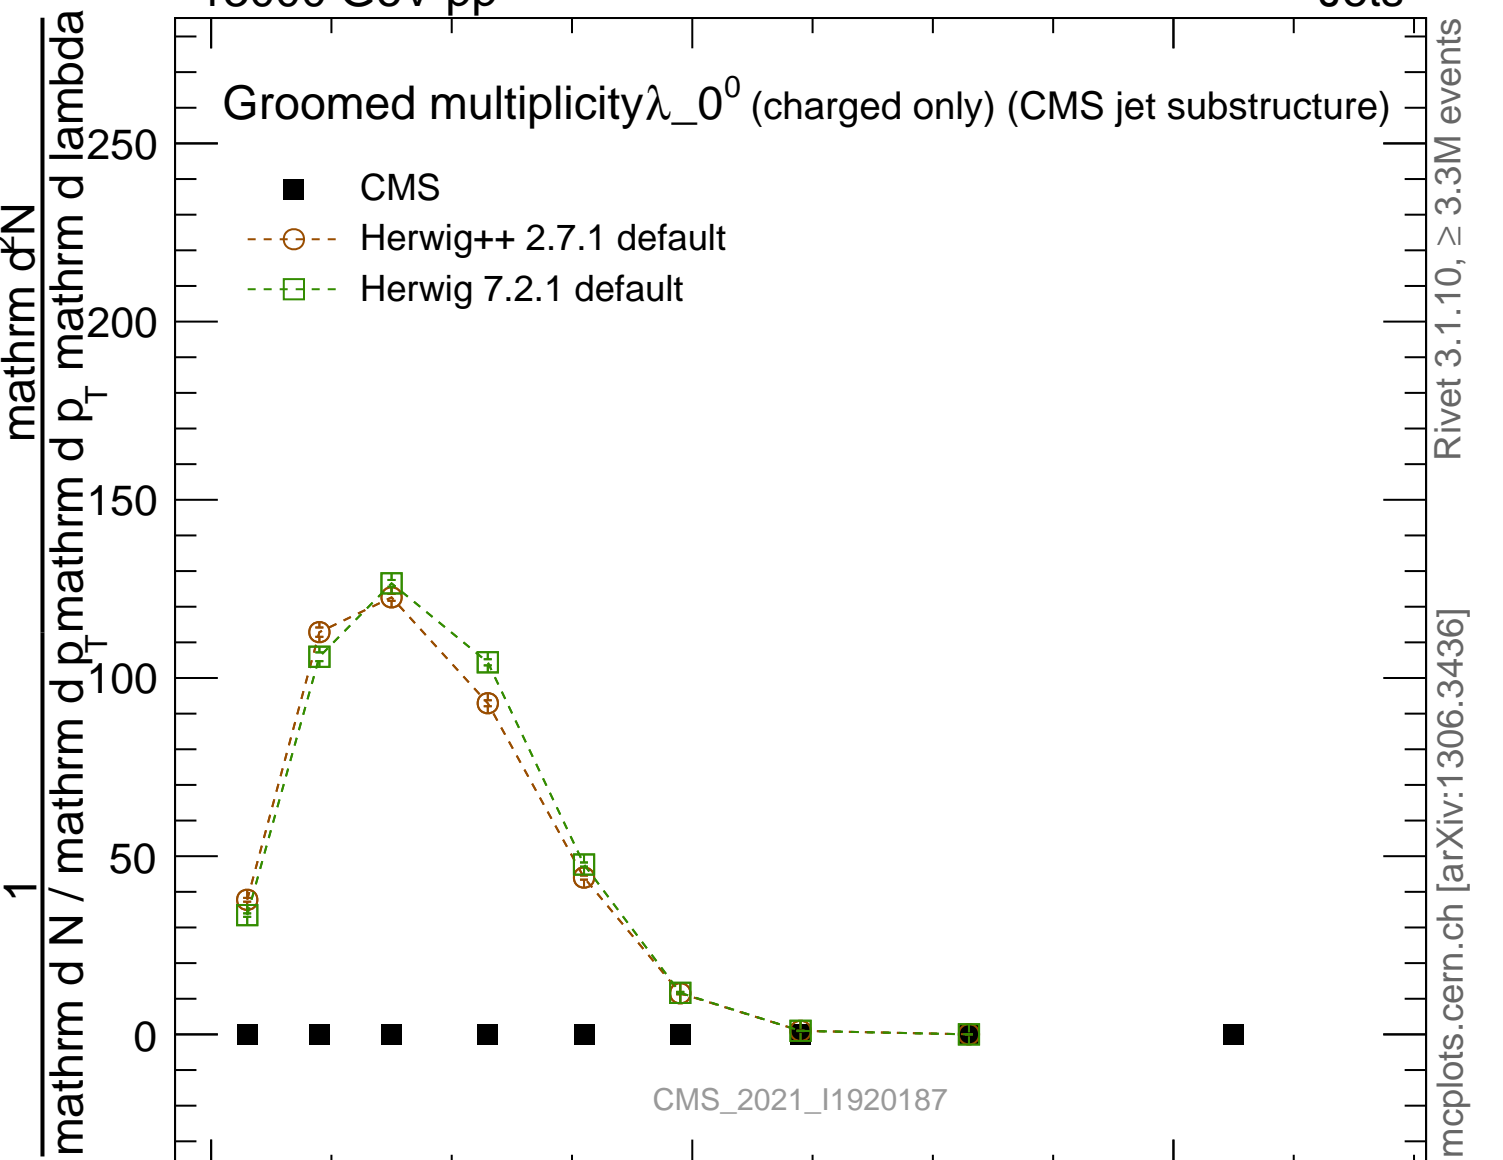

Groomed multiplicity λ_0^0 (charged only) (CMS jet substructure)

- CMS
- Herwig++ 2.7.1 default
- Herwig 7.2.1 default

CMS_2021_I1920187

mcplots.cern.ch [arXiv:1306.3436]

Rivet 3.1.10, $\geq 3.3M$ events