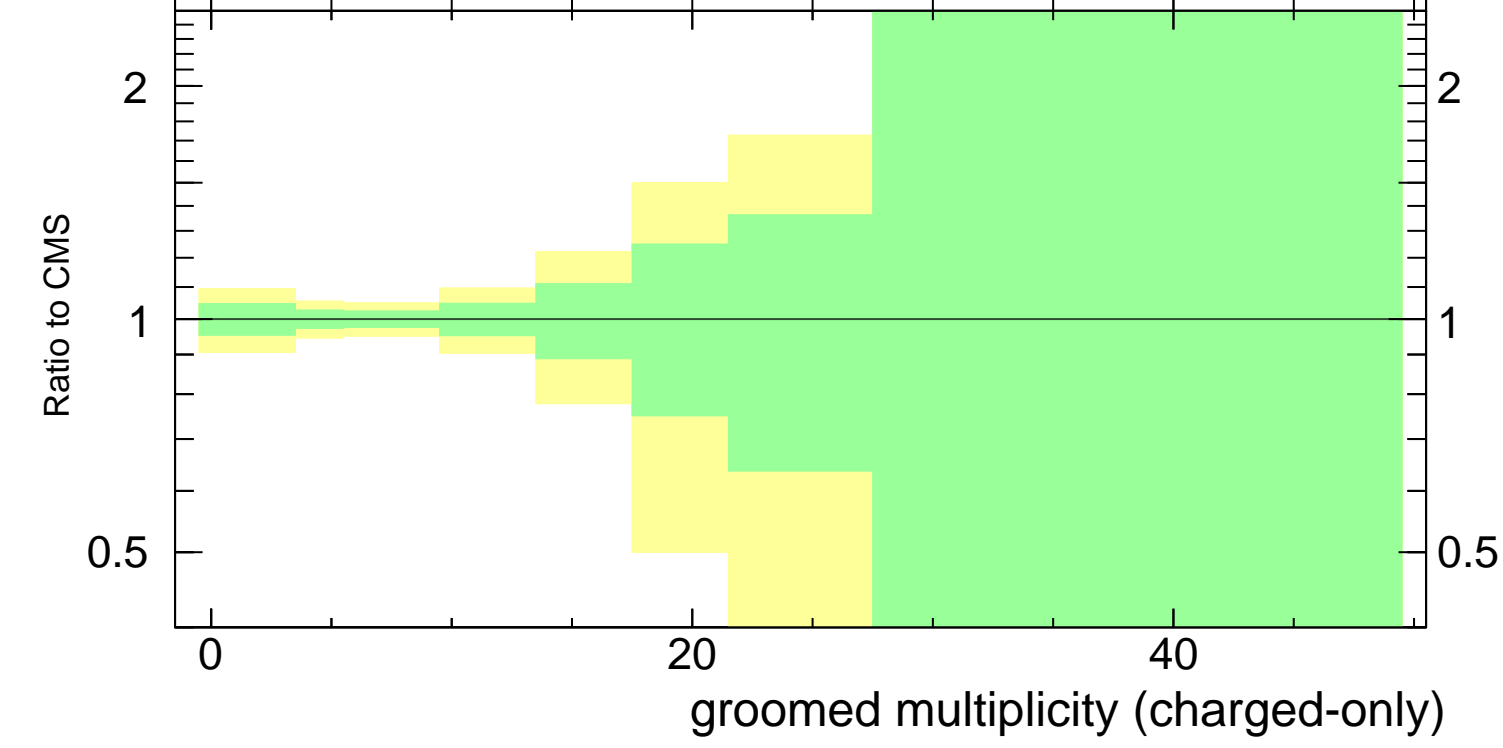

Groomed multiplicity λ_0^0 (charged only) (CMS jet substructure)

- CMS
- Herwig++ 2.7.1 default
- Herwig 7.2.1 default

CMS_2021_I1920187

mcplots.cern.ch [arXiv:1306.3436]

Rivet 3.1.10, $\geq 3.3M$ events