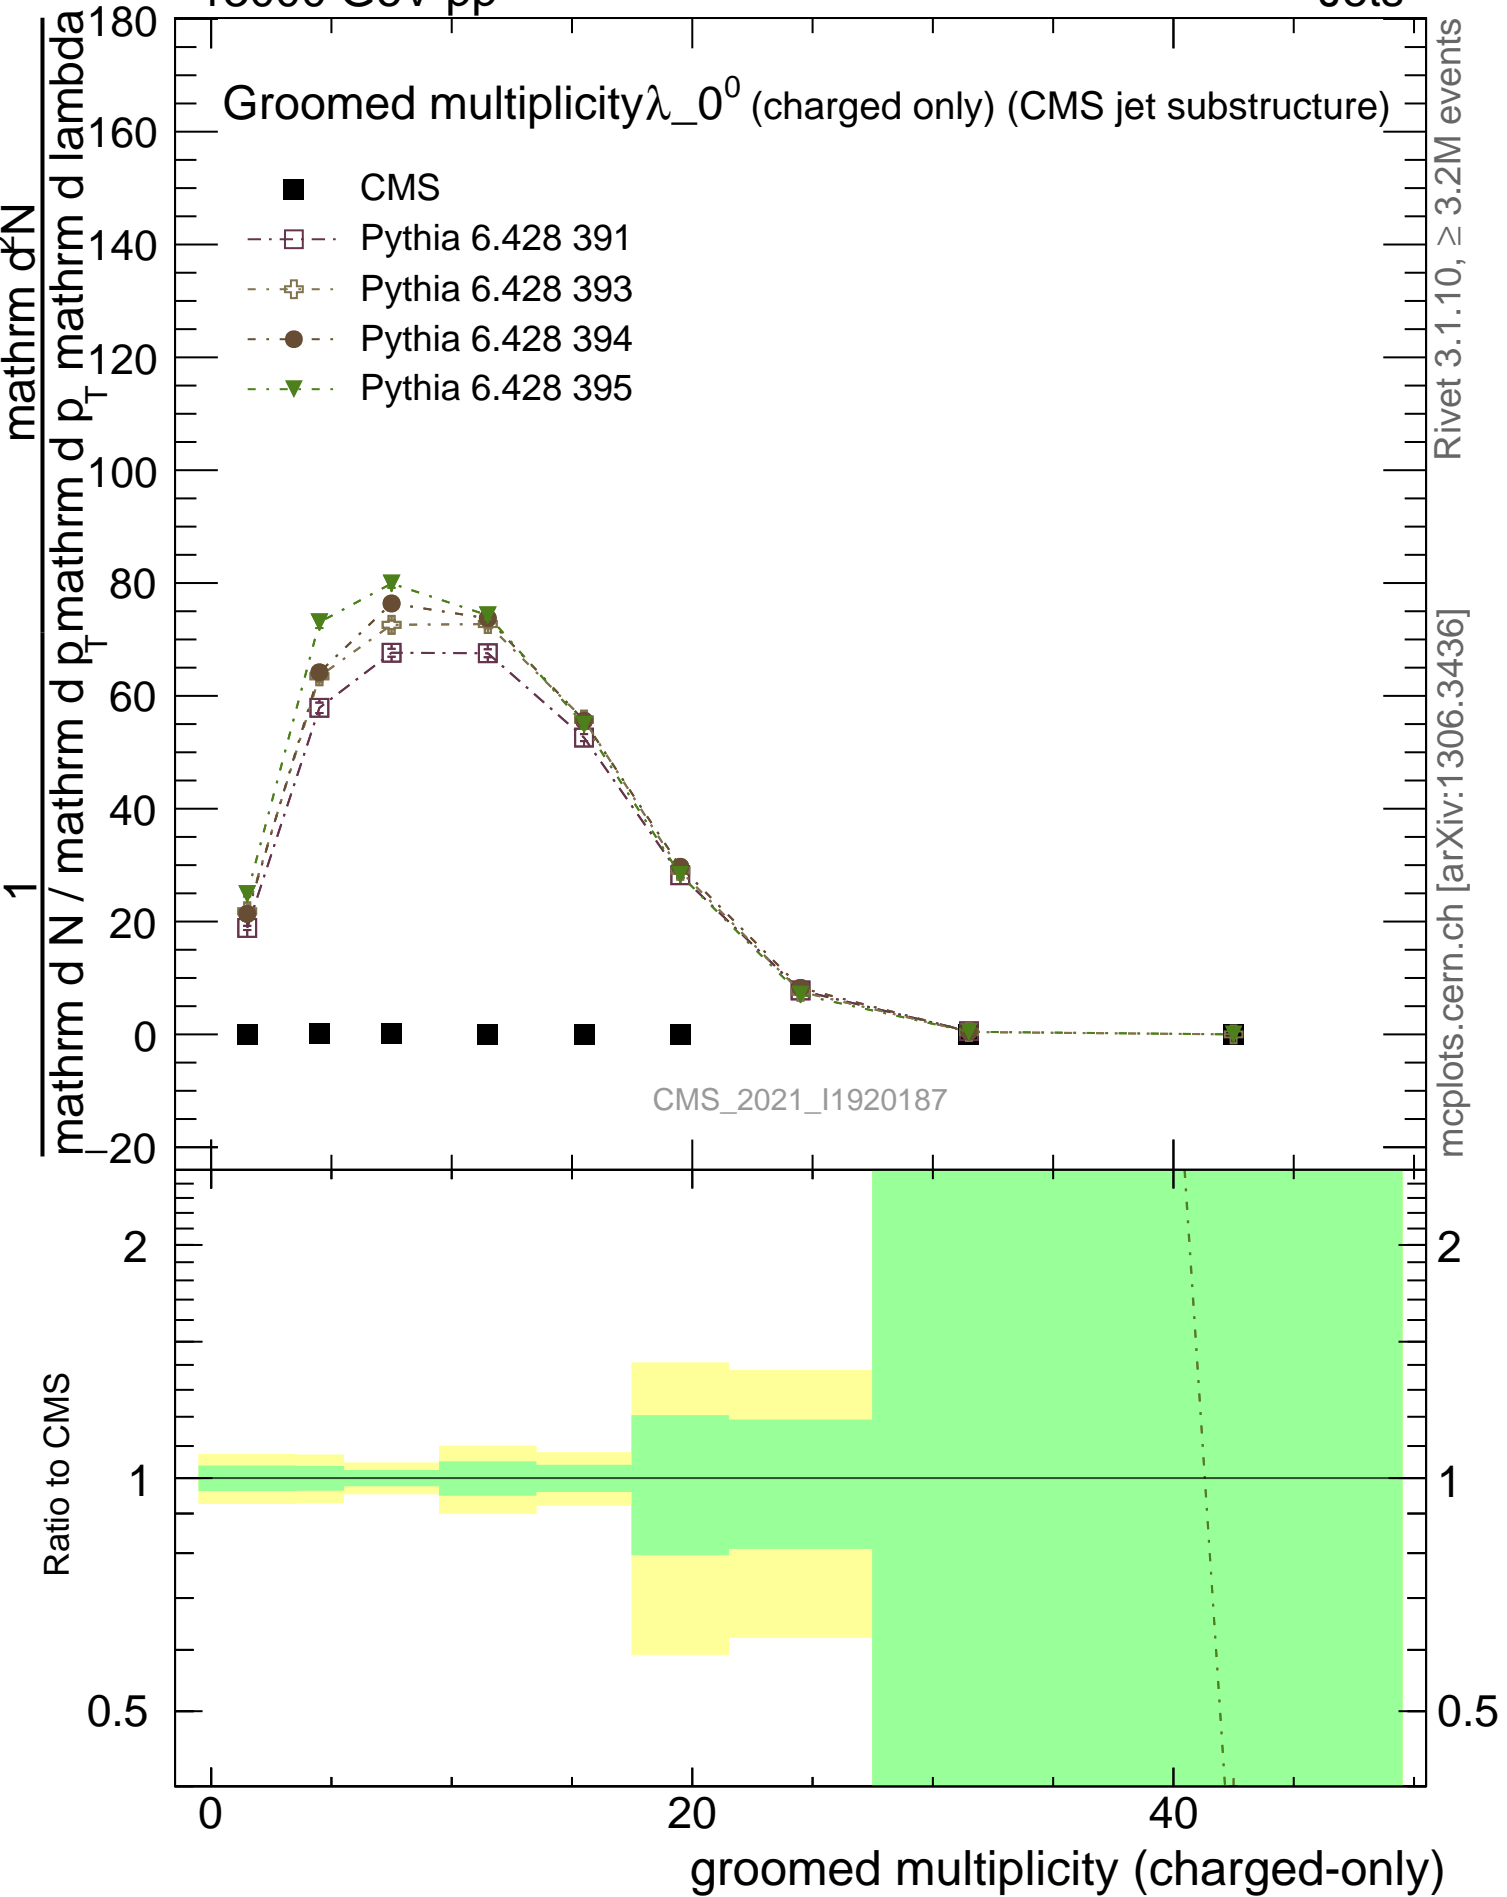

13000 GeV pp

Jets

Groomed multiplicity  $\lambda_0^0$  (charged only) (CMS jet substructure)

- CMS
- - □ - - Pythia 6.428 391
- - + - - Pythia 6.428 393
- - ● - - Pythia 6.428 394
- - ▼ - - Pythia 6.428 395

CMS\_2021\_I1920187

mcplots.cern.ch [arXiv:1306.3436]

Rivet 3.1.10, ≥ 3.2M events