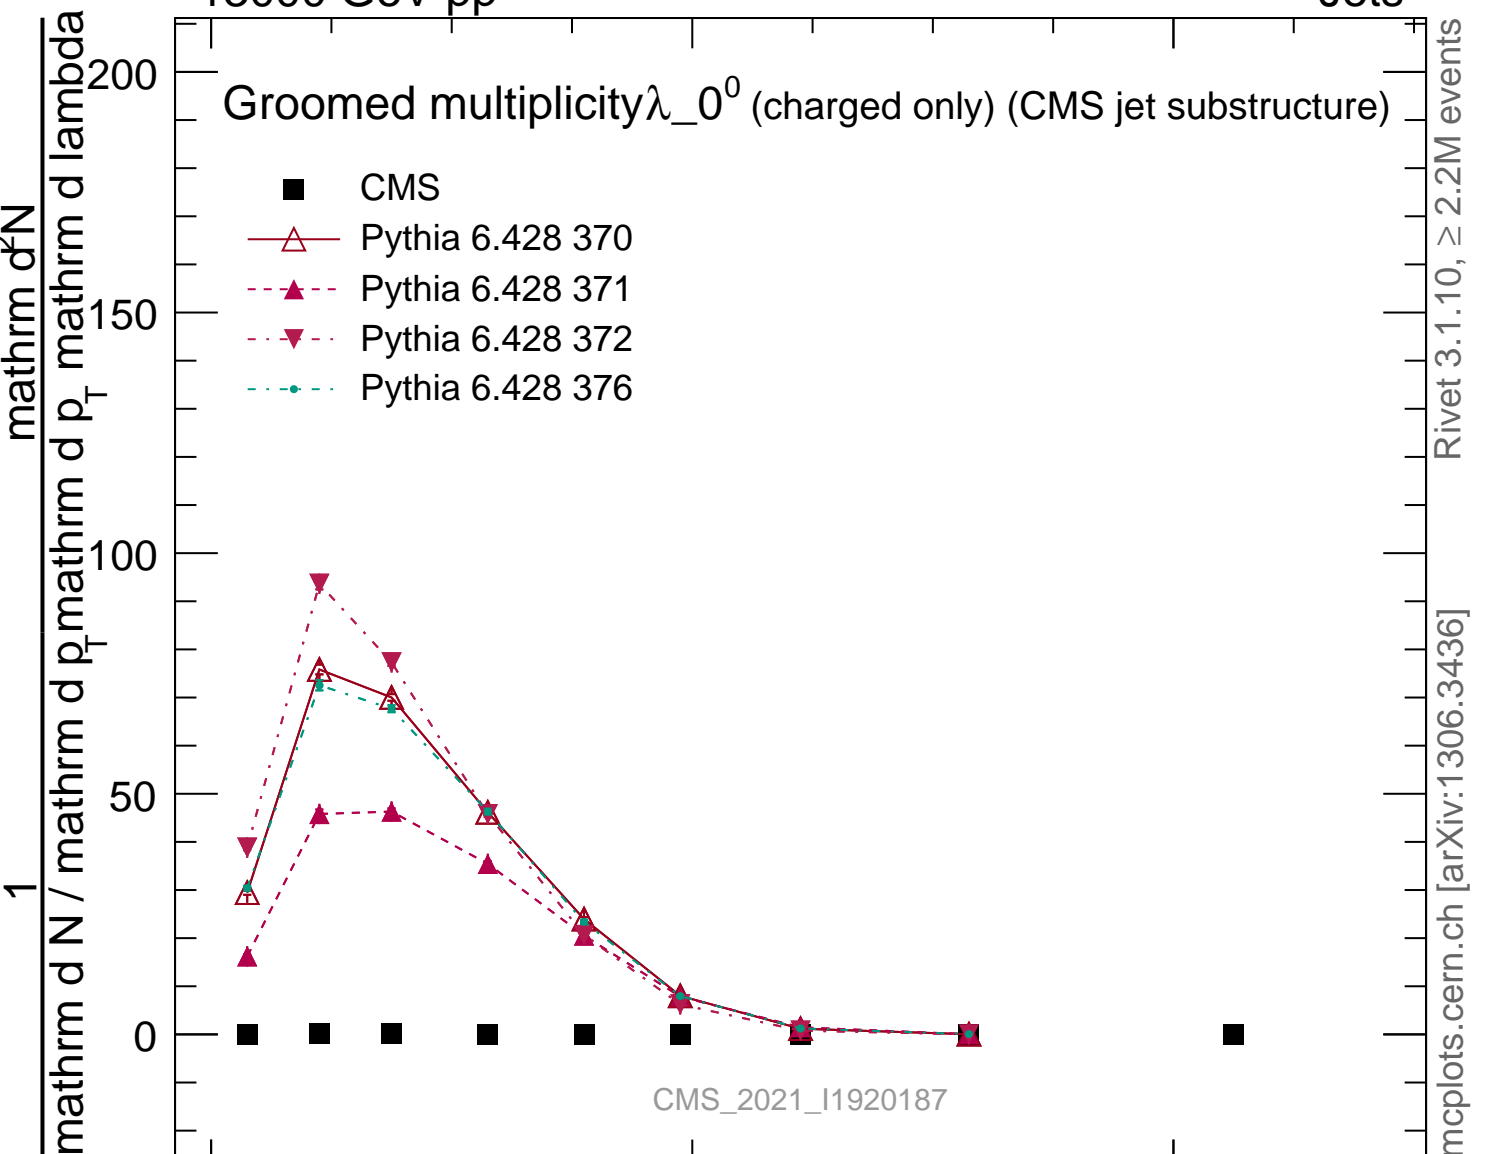

13000 GeV pp

Jets

Rivet 3.1.10, ≥ 2.2 M events

mcplots.cern.ch [arXiv:1306.3436]