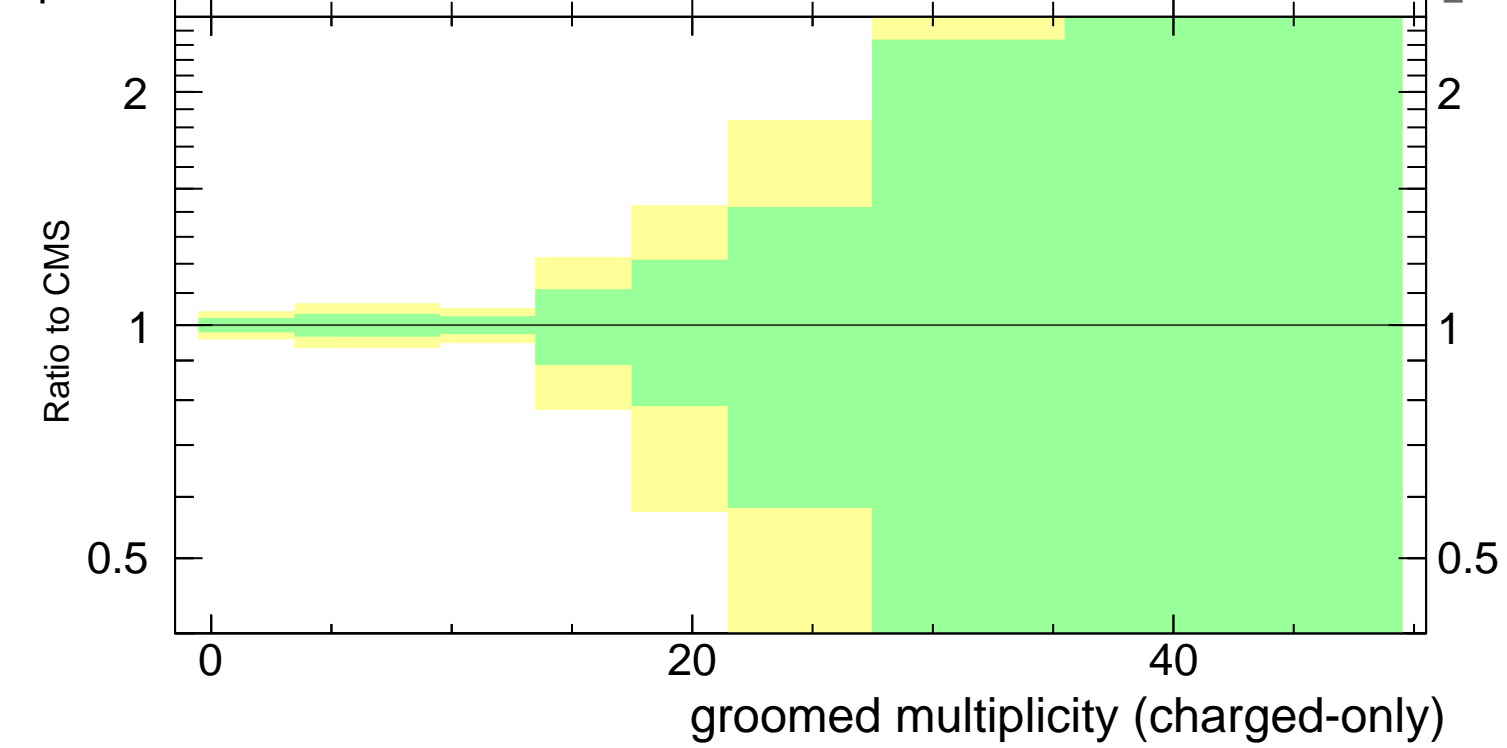

13000 GeV pp

Jets

Rivet 3.1.10, ≥ 2.2 M events

mcplots.cern.ch [arXiv:1306.3436]