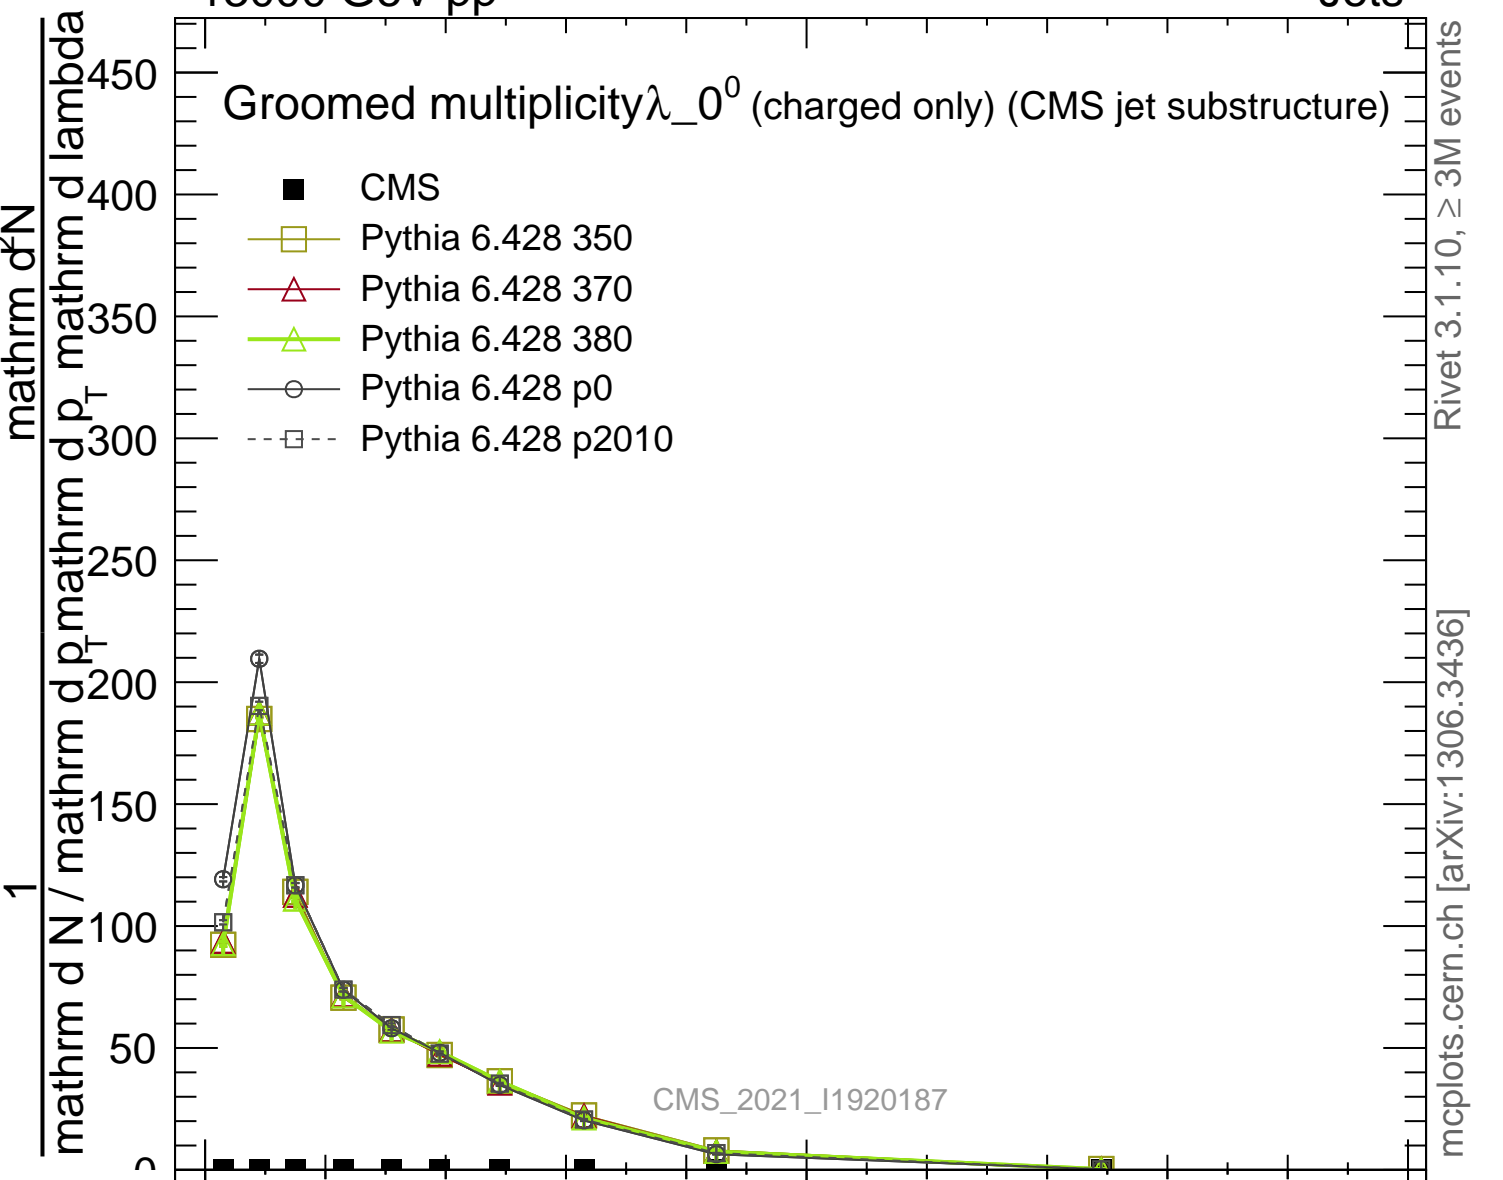

Groomed multiplicity  $\lambda_0^0$  (charged only) (CMS jet substructure)

- CMS
- Pythia 6.428 350
- △— Pythia 6.428 370
- △— Pythia 6.428 380
- Pythia 6.428 p0
- - □ - - Pythia 6.428 p2010

mcplots.cern.ch [arXiv:1306.3436]