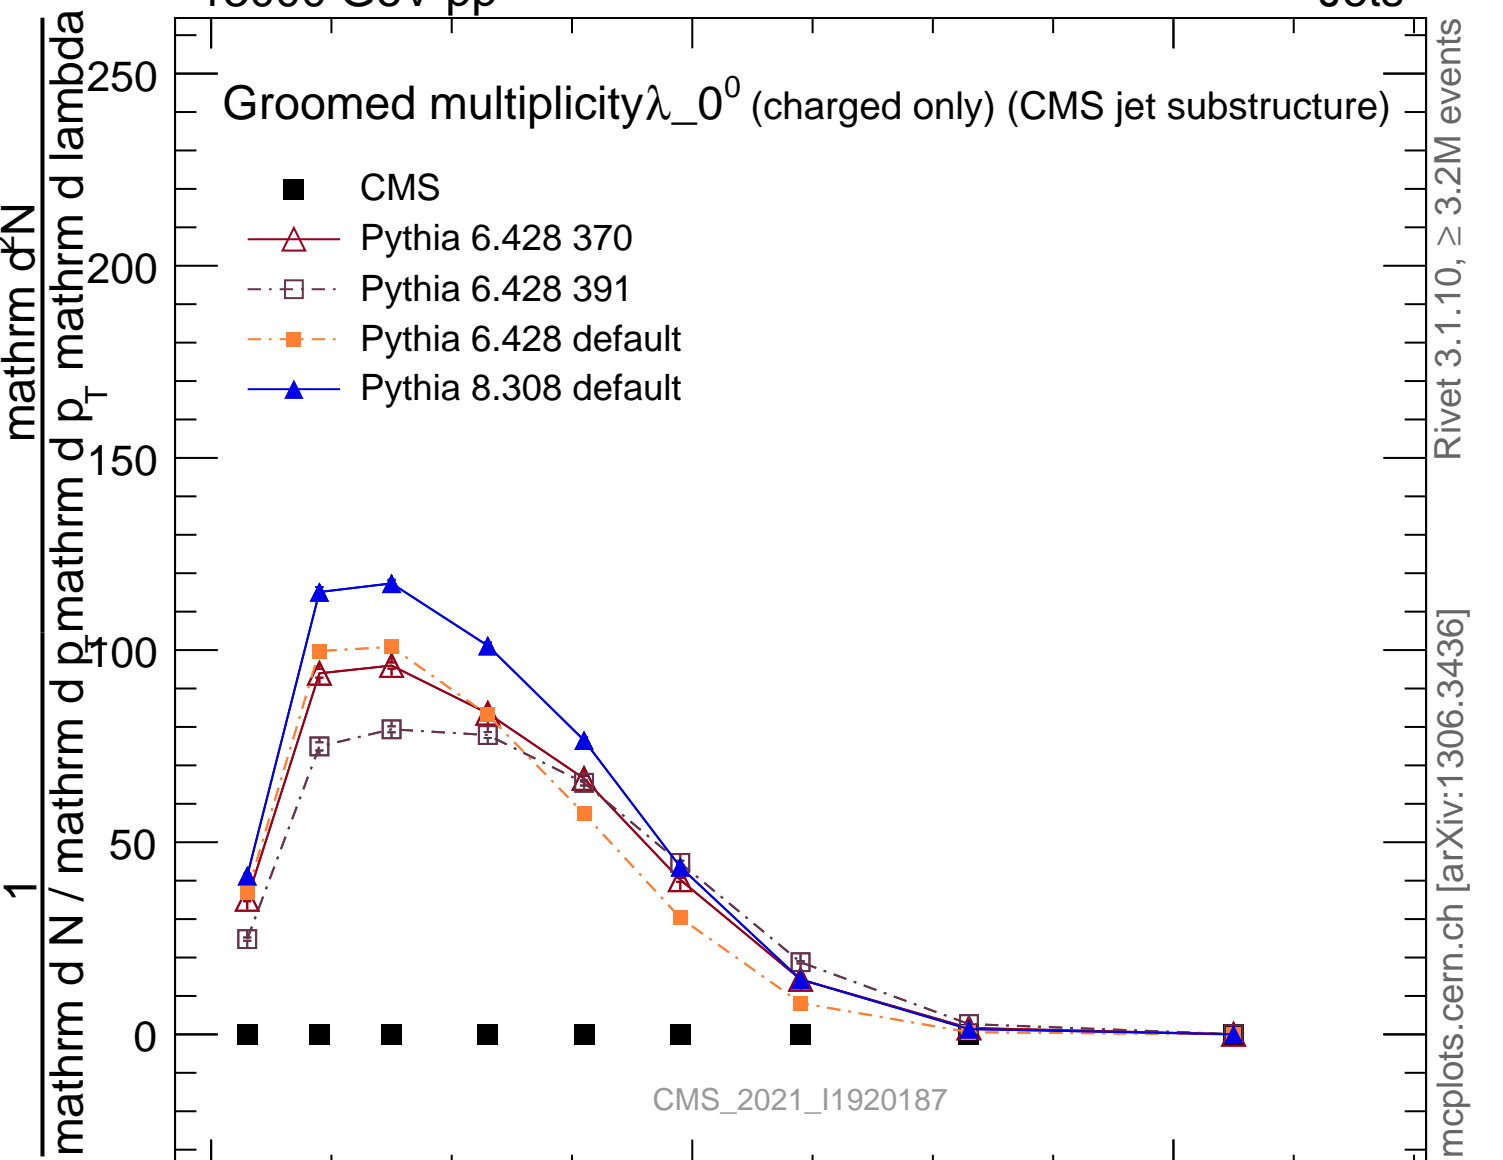

13000 GeV pp

Jets

Groomed multiplicity λ_0^0 (charged only) (CMS jet substructure)

- CMS
- △ Pythia 6.428 370
- Pythia 6.428 391
- Pythia 6.428 default
- ▲ Pythia 8.308 default

CMS_2021_I1920187

mcplots.cern.ch [arXiv:1306.3436]

Rivet 3.1.10, ≥ 3.2M events