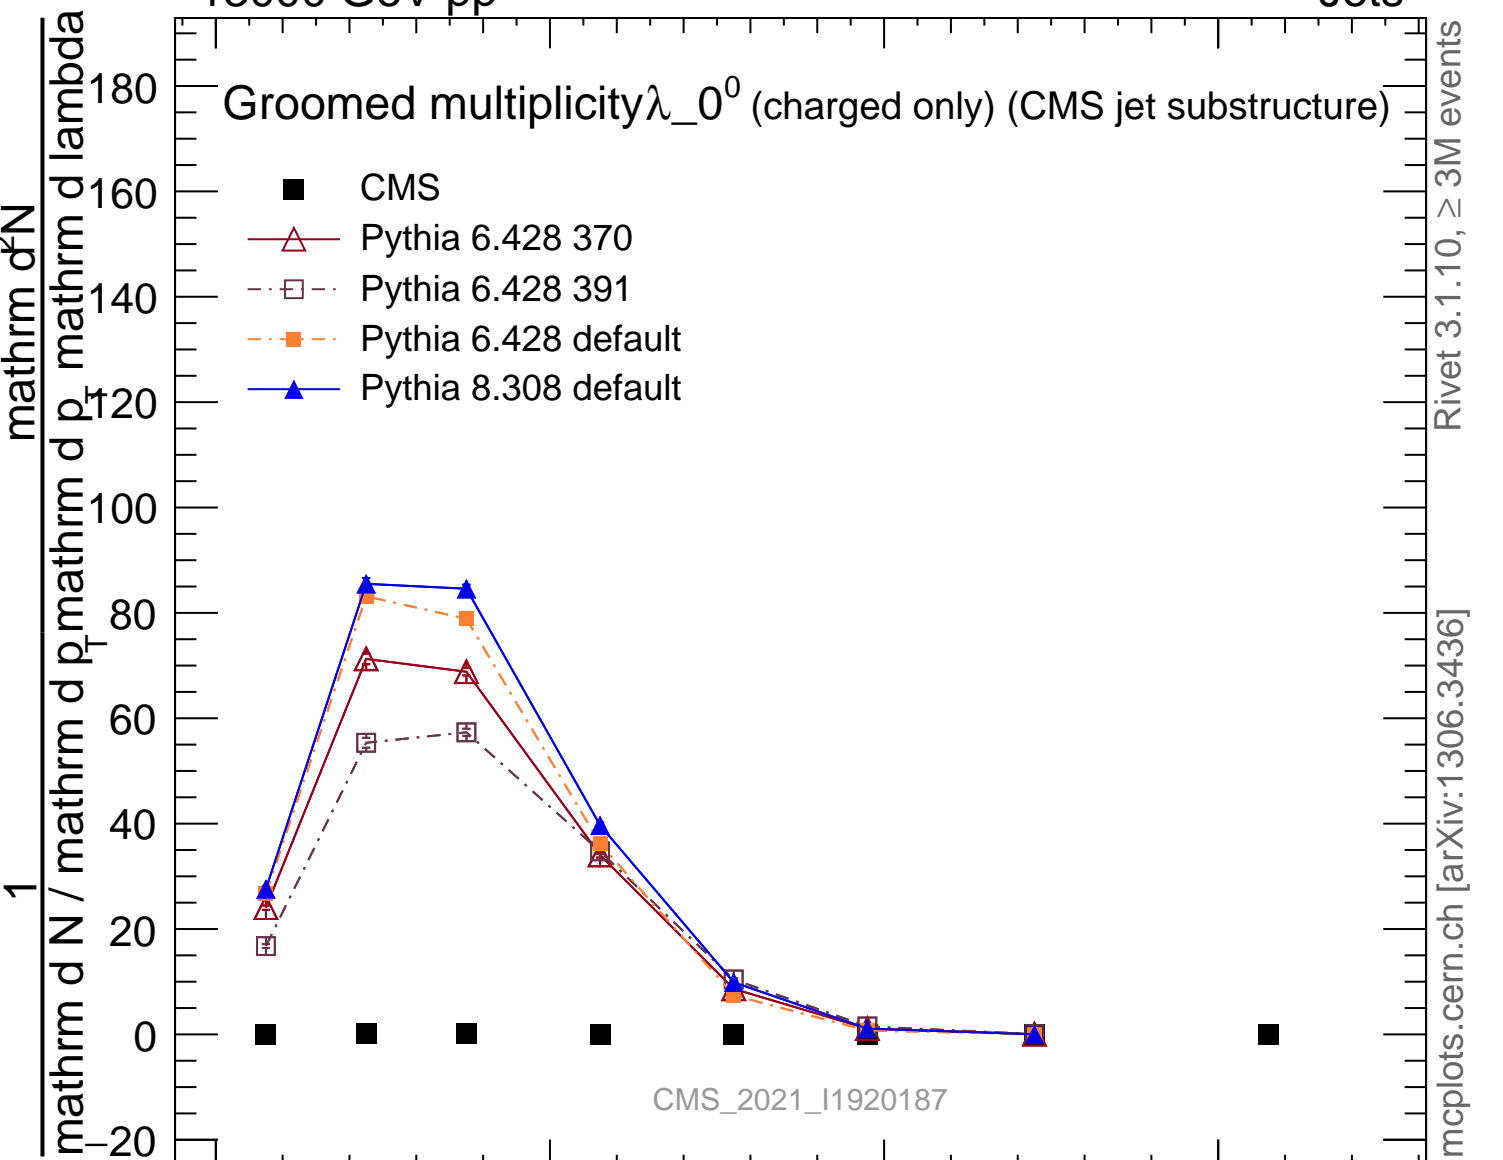

Groomed multiplicity  $\lambda_0^0$  (charged only) (CMS jet substructure)

- CMS
- △ Pythia 6.428 370
- Pythia 6.428 391
- Pythia 6.428 default
- ▲ Pythia 8.308 default

CMS\_2021\_I1920187

mcplots.cern.ch [arXiv:1306.3436]

Rivet 3.1.10, ≥ 3M events