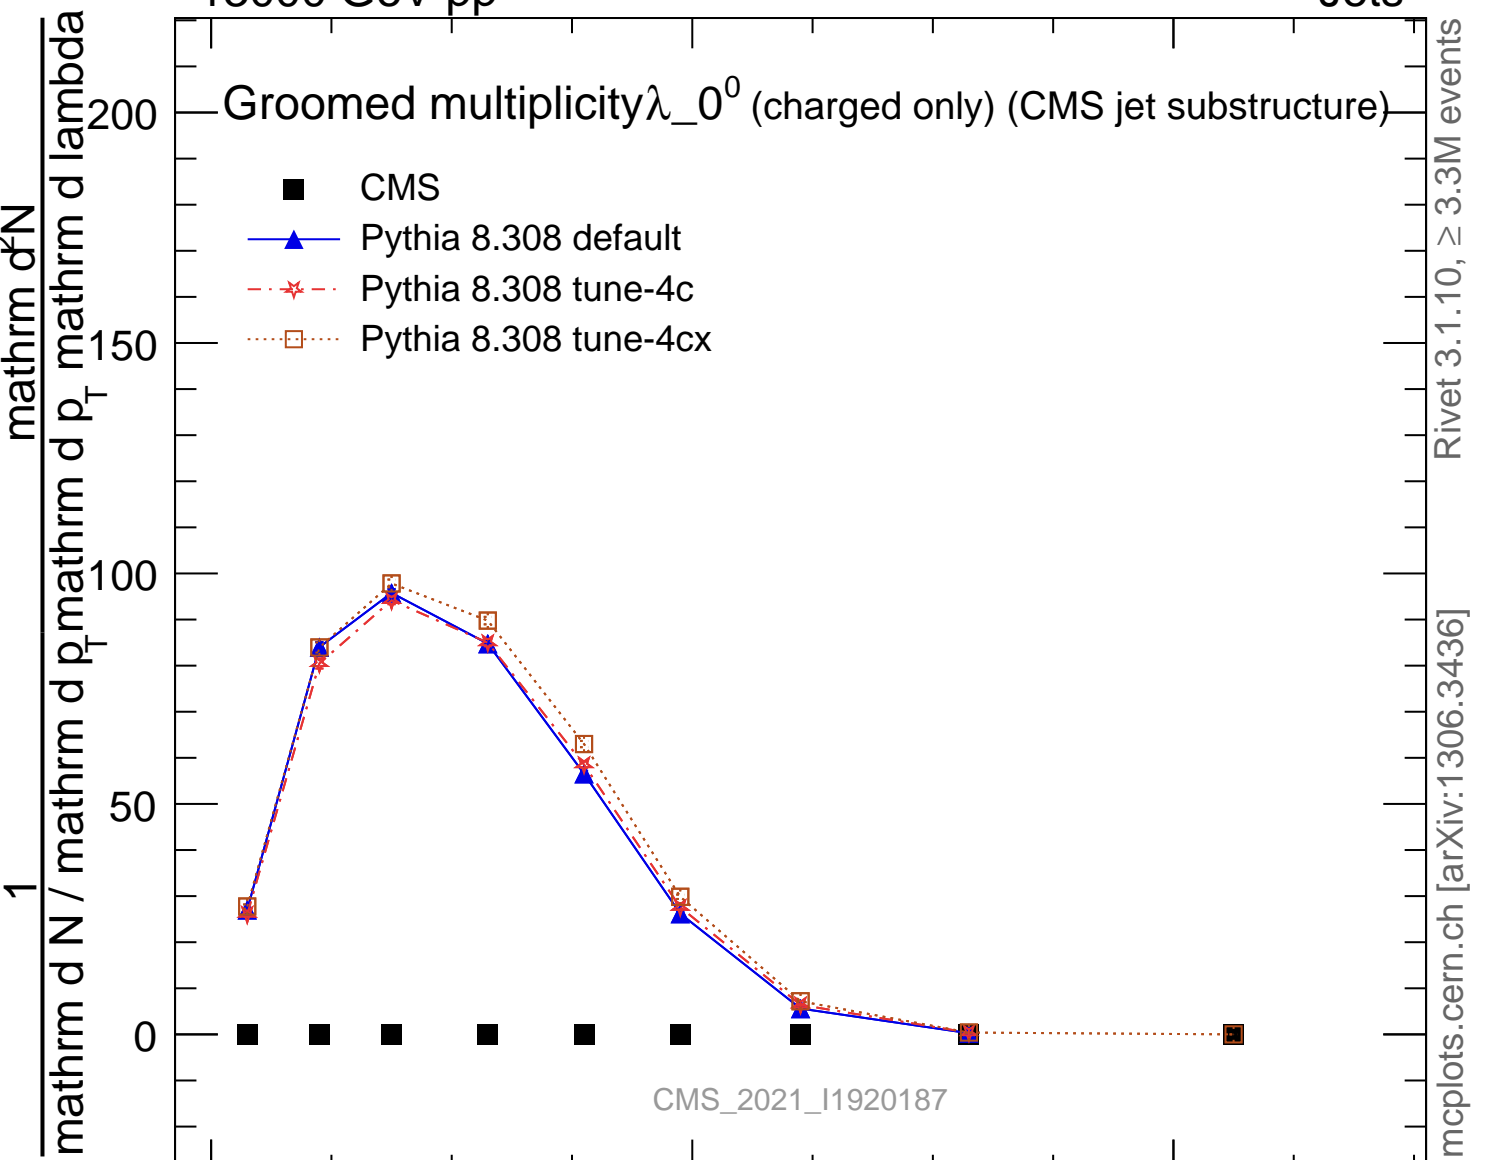

13000 GeV pp

Jets

Rivet 3.1.10, $\geq 3.3M$ events
mcplots.cern.ch [arXiv:1306.3436]