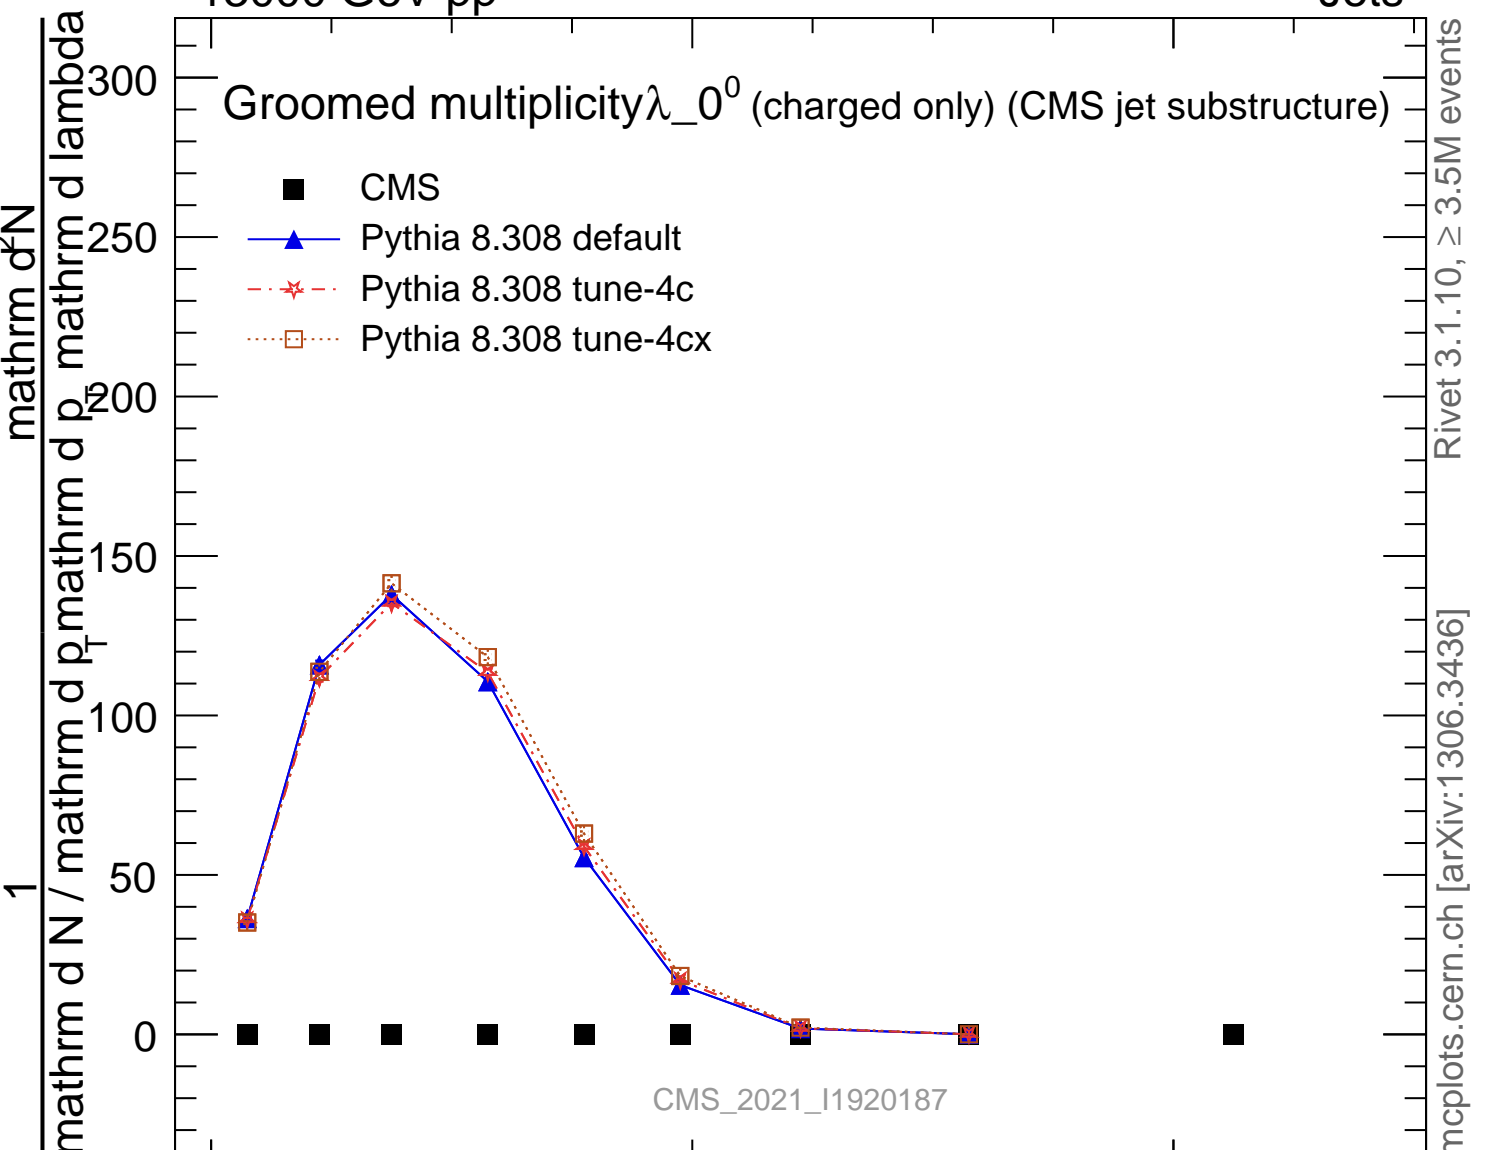

13000 GeV pp

Jets

Groomed multiplicity λ_0^0 (charged only) (CMS jet substructure)

- CMS
- ▲ Pythia 8.308 default
- ★ Pythia 8.308 tune-4c
- Pythia 8.308 tune-4cx

CMS_2021_I1920187

Rivet 3.1.10, ≥ 3.5M events
mcplots.cern.ch [arXiv:1306.3436]