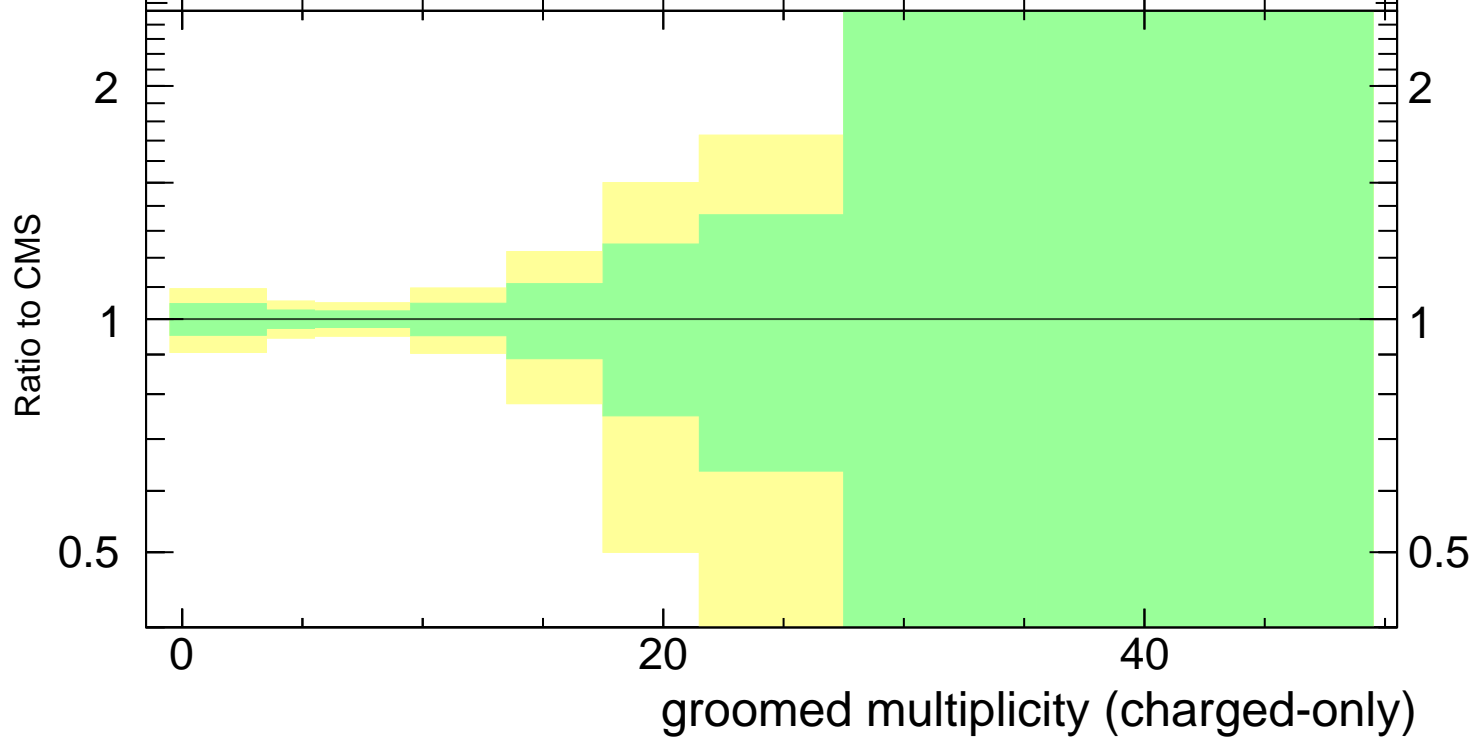

13000 GeV pp

Jets

Groomed multiplicity λ_0^0 (charged only) (CMS jet substructure)

- CMS
- ▲ Pythia 8.308 default
- ★ Pythia 8.308 tune-4c
- Pythia 8.308 tune-4cx

CMS_2021_I1920187

Rivet 3.1.10, ≥ 3.5M events
mcplots.cern.ch [arXiv:1306.3436]