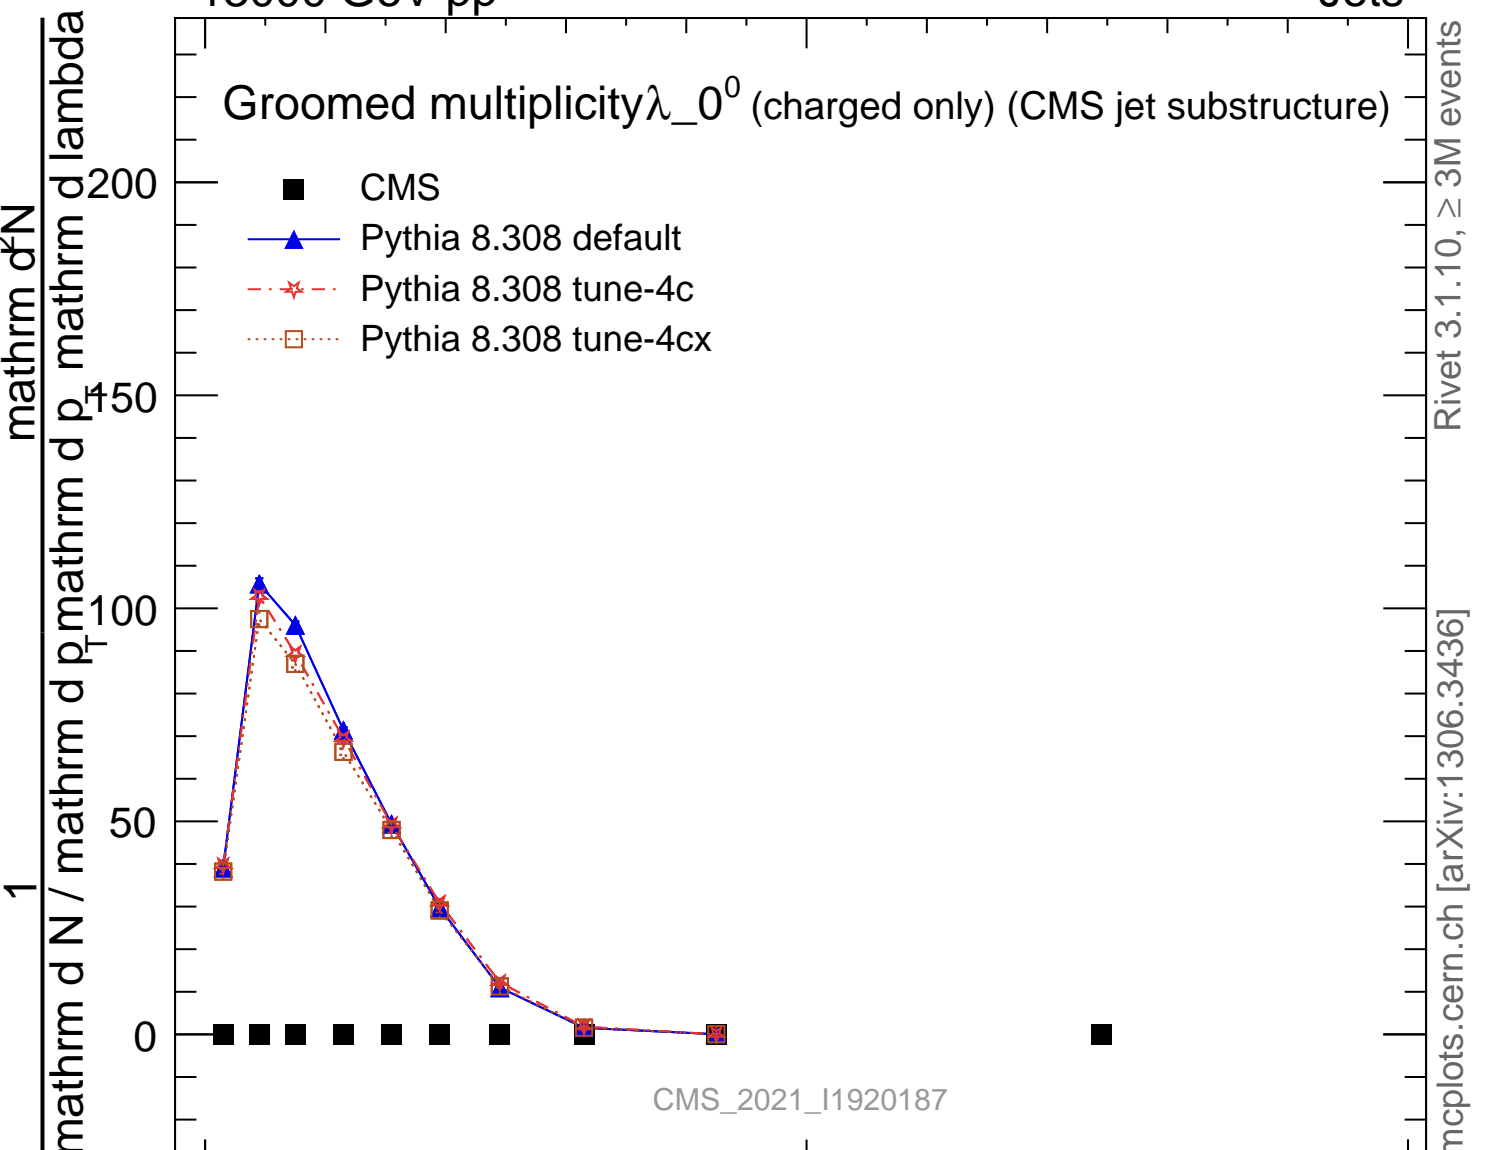

Groomed multiplicity λ_0^0 (charged only) (CMS jet substructure)

- CMS
- ▲ Pythia 8.308 default
- ✱ Pythia 8.308 tune-4c
- Pythia 8.308 tune-4cx

CMS_2021_I1920187

mcplots.cern.ch [arXiv:1306.3436]

Rivet 3.1.10, ≥ 3M events