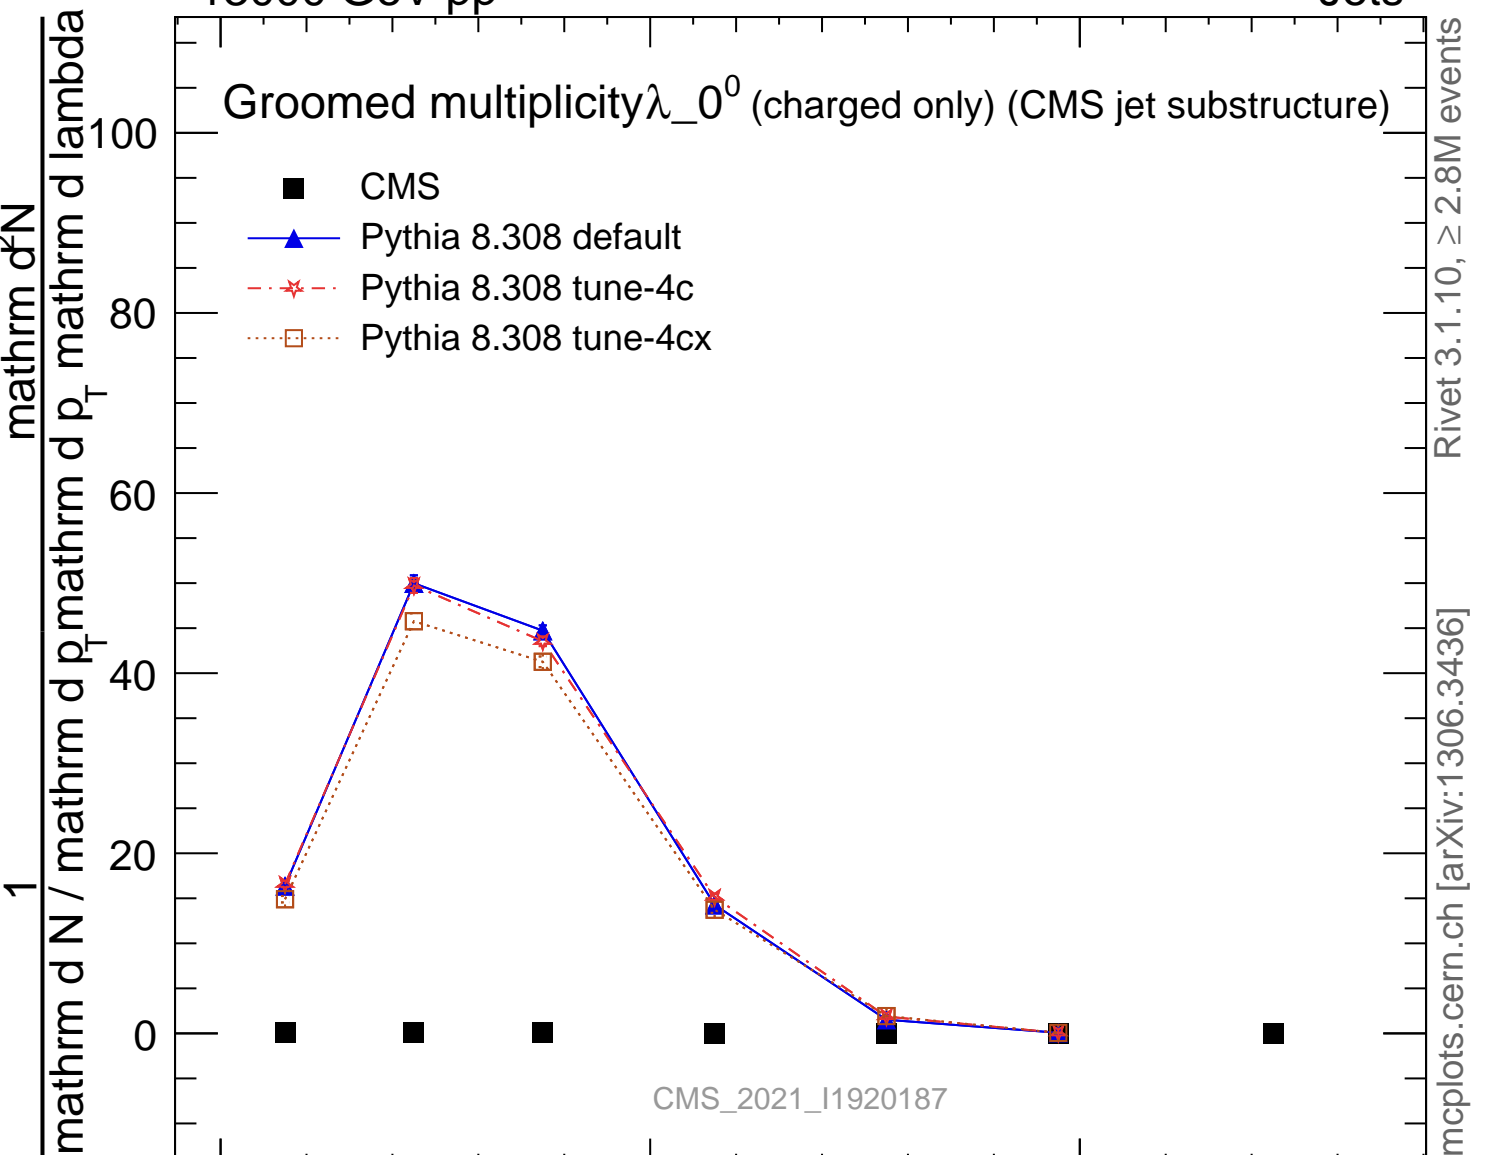

13000 GeV pp

Jets

Groomed multiplicity λ_0 (charged only) (CMS jet substructure)

- CMS
- ▲ Pythia 8.308 default
- * Pythia 8.308 tune-4c
- Pythia 8.308 tune-4cx

CMS_2021_I1920187

Ratio to CMS

mcplots.cern.ch [arXiv:1306.3436]

Rivet 3.1.10, $\geq 2.8M$ events