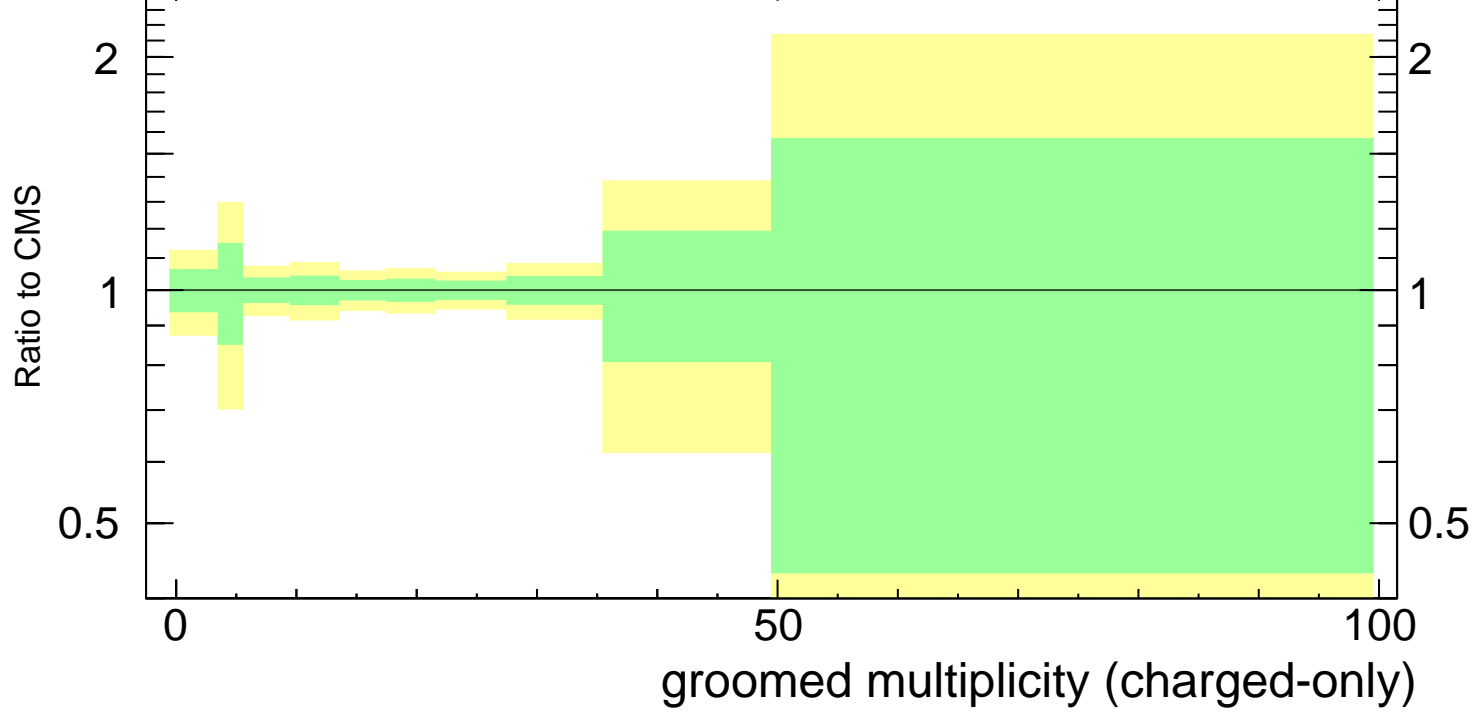

Groomed multiplicity λ_0^0 (charged only) (CMS jet substructure)

- CMS
- ▲ Pythia 8.308 default
- ✱ Pythia 8.308 tune-4c
- ◻ Pythia 8.308 tune-4cx

Rivet 3.1.10, ≥ 2.9M events
mcplots.cern.ch [arXiv:1306.3436]