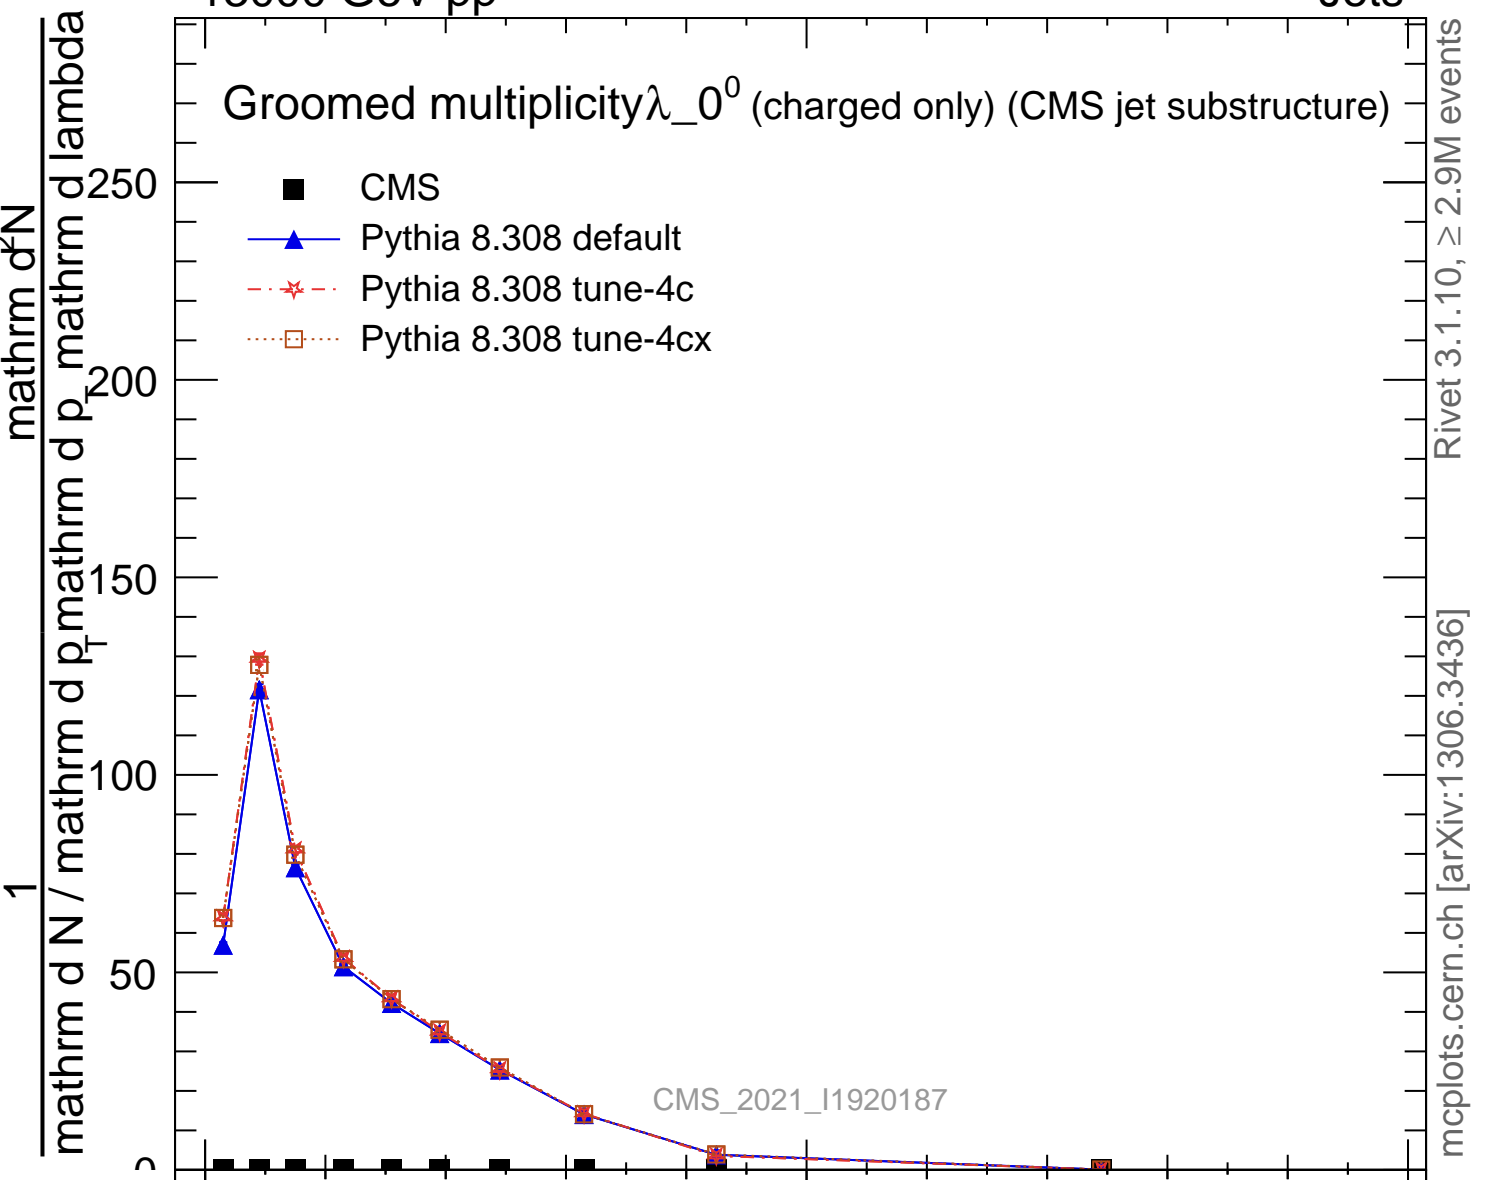

Groomed multiplicity λ_0^0 (charged only) (CMS jet substructure)

- CMS
- ▲ Pythia 8.308 default
- ✱ Pythia 8.308 tune-4c
- ◻ Pythia 8.308 tune-4cx

Rivet 3.1.10, ≥ 2.9M events
mcplots.cern.ch [arXiv:1306.3436]