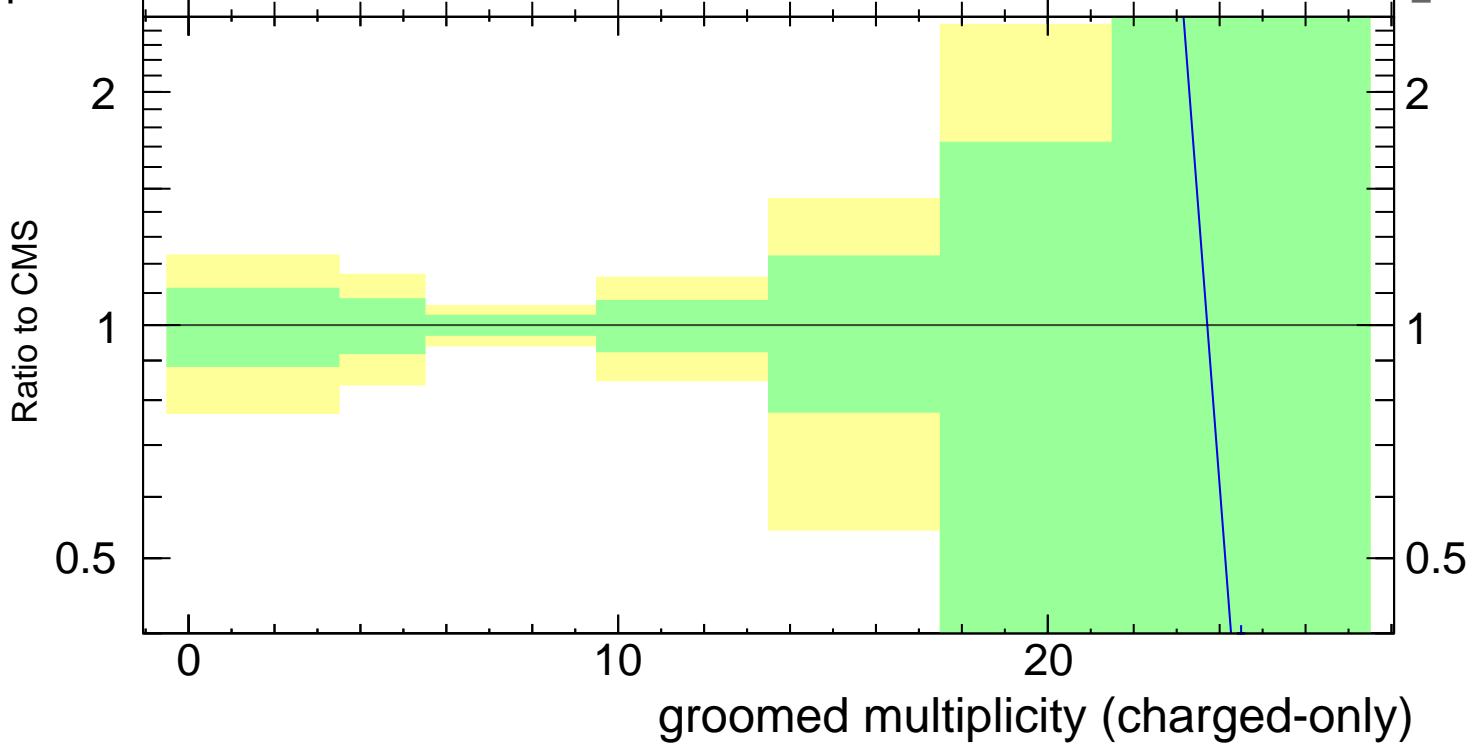

13000 GeV pp

Jets

Groomed multiplicity  $\lambda_0^0$  (charged only) (CMS jet substructure)

- CMS
- ▲ Pythia 8.308 default

CMS\_2021\_I1920187

mcplots.cern.ch [arXiv:1306.3436]

Rivet 3.1.10, 2.7M events