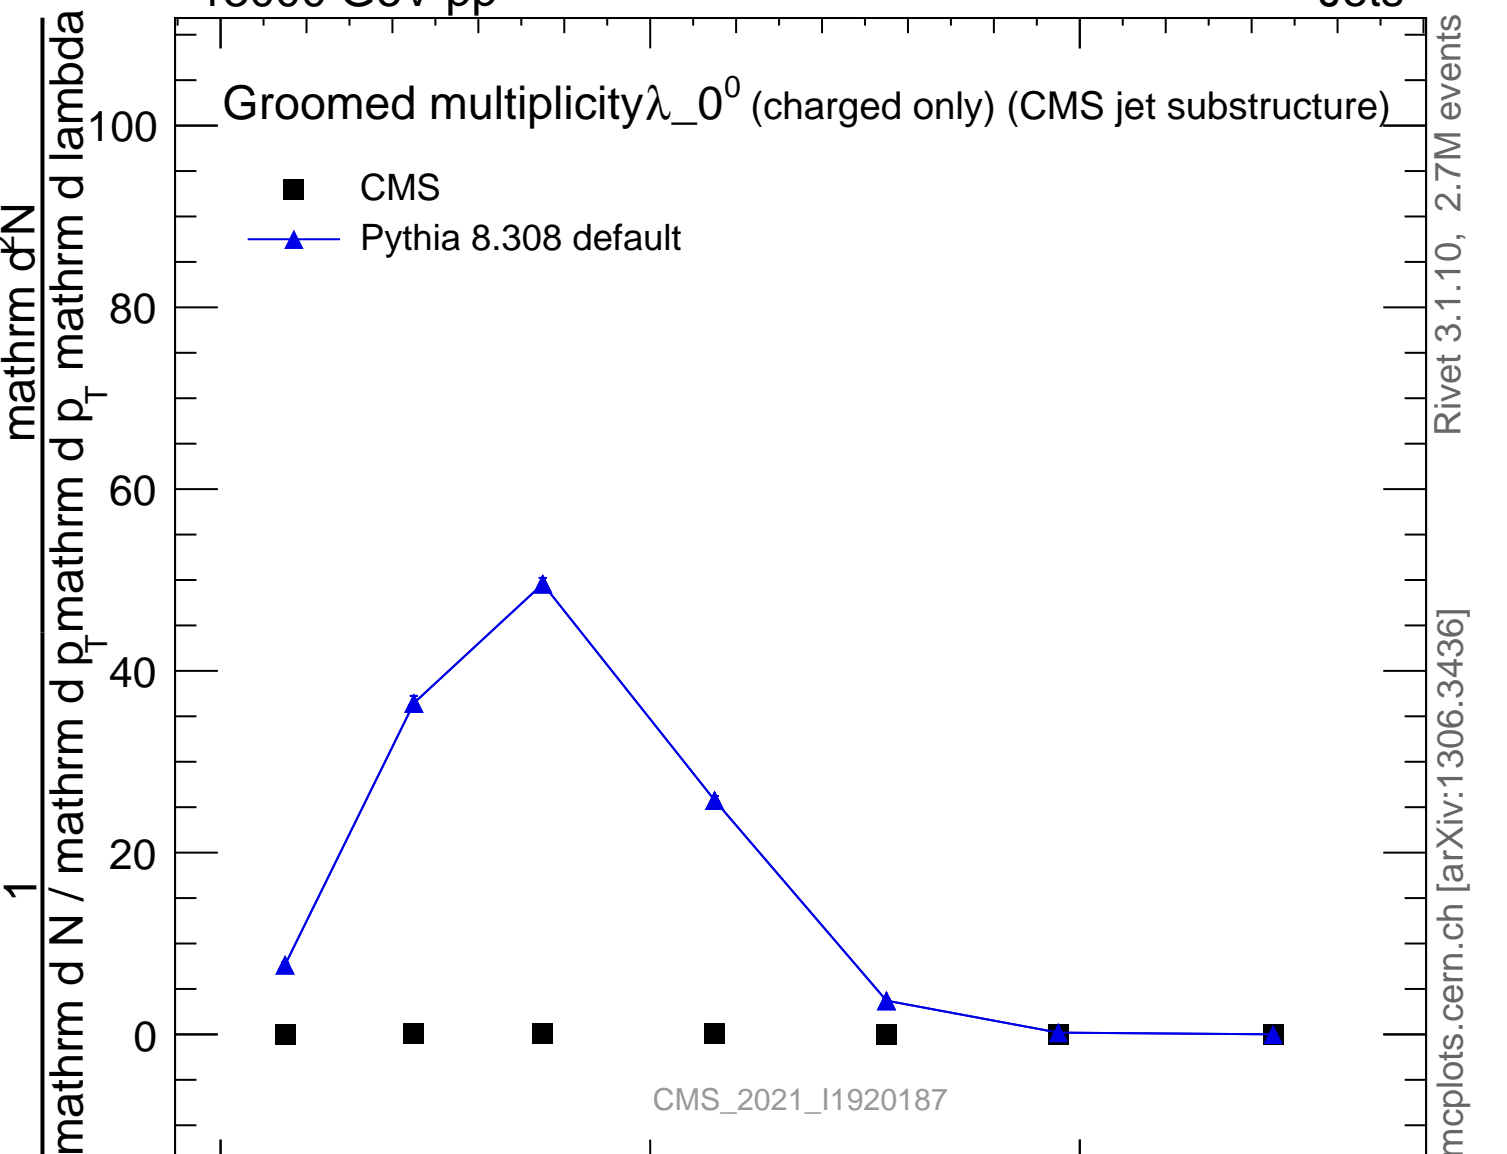

13000 GeV pp

Jets

Groomed multiplicity  $\lambda_0^0$  (charged only) (CMS jet substructure)

- CMS
- ▲ Pythia 8.308 default

CMS\_2021\_I1920187

mcplots.cern.ch [arXiv:1306.3436]

Rivet 3.1.10, 2.7M events