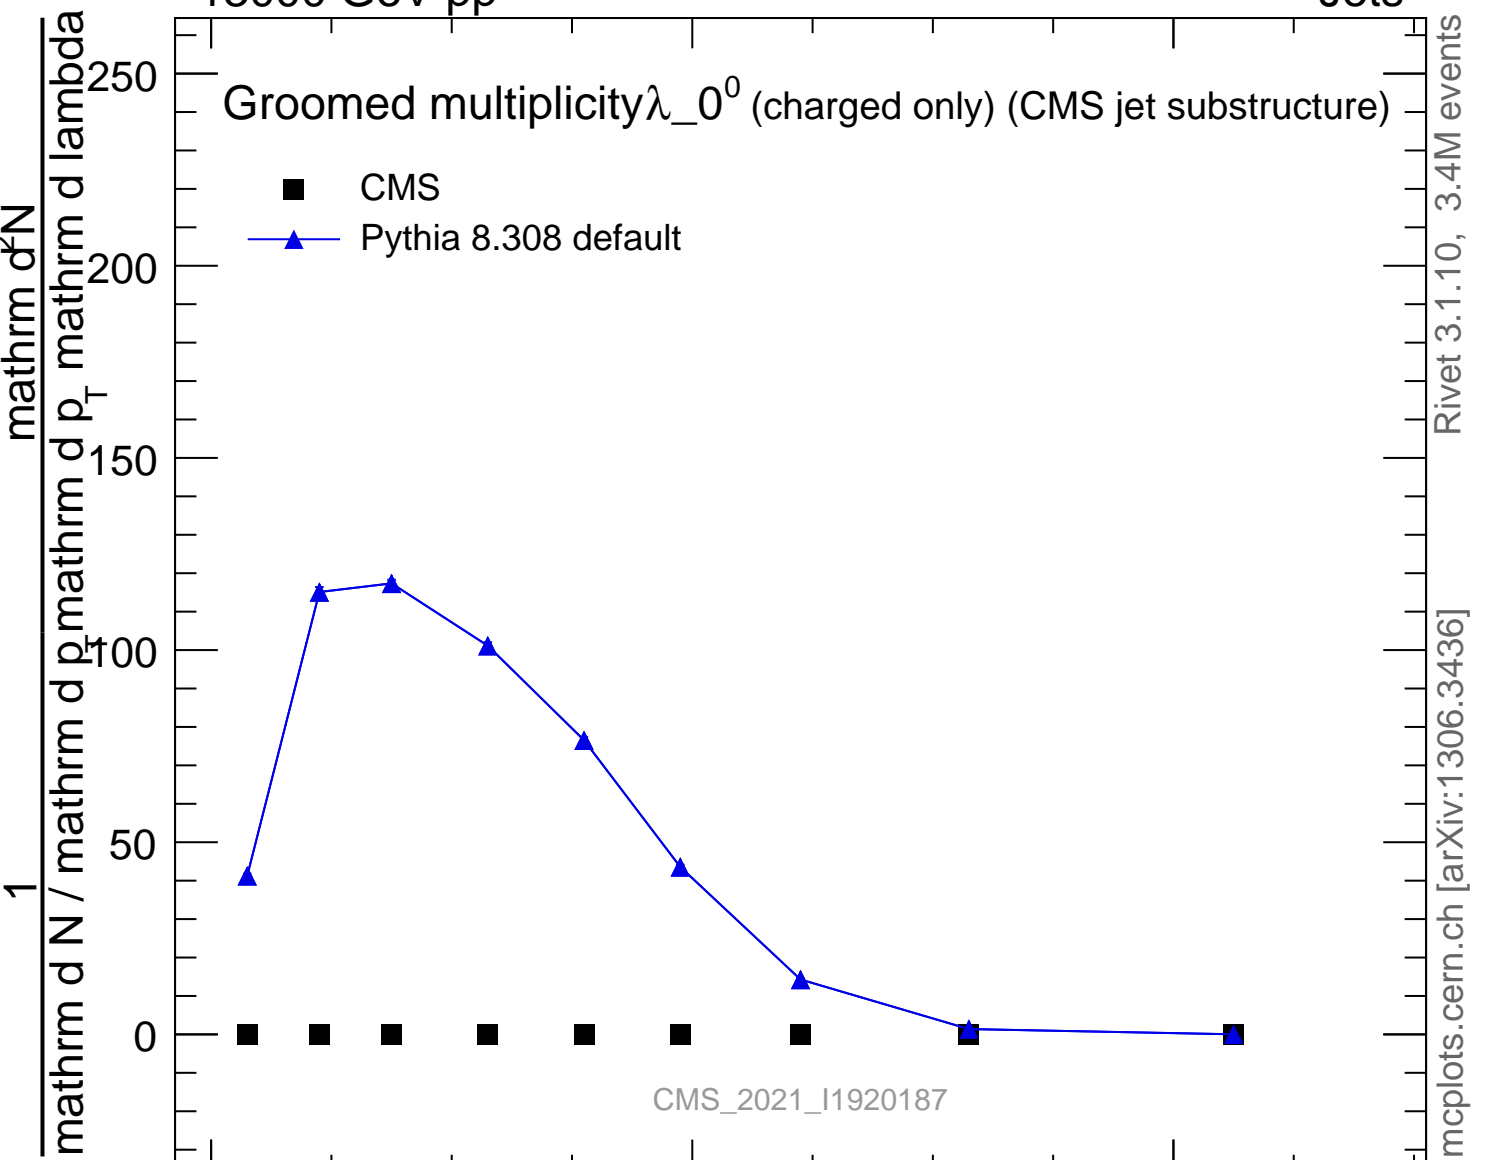

13000 GeV pp

Jets

Groomed multiplicity λ_0^0 (charged only) (CMS jet substructure)

- CMS
- ▲ Pythia 8.308 default

CMS_2021_I1920187

mcplots.cern.ch [arXiv:1306.3436]

Rivet 3.1.10, 3.4M events