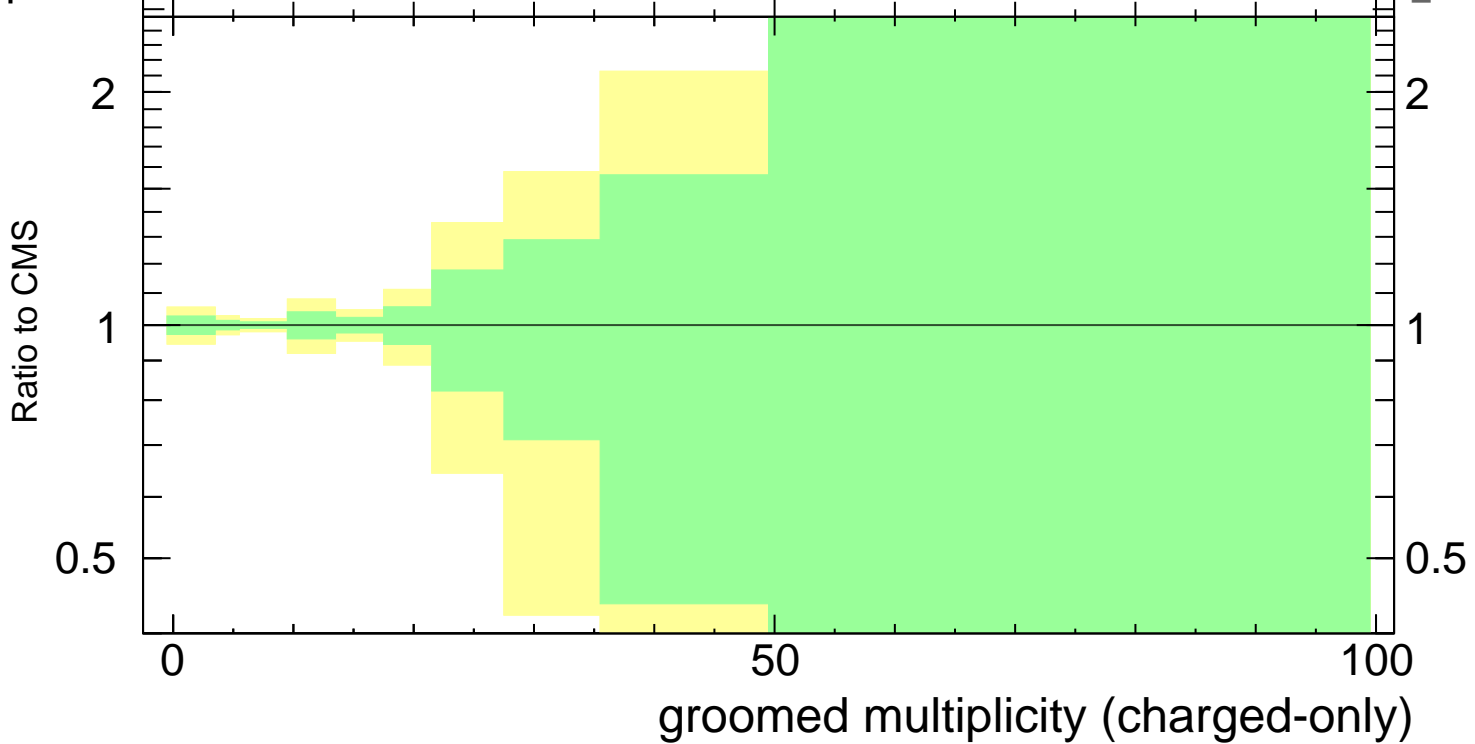

Groomed multiplicity  $\lambda_0^0$  (charged only) (CMS jet substructure)

- CMS
- ▲ Pythia 8.308 default

Rivet 3.1.10, 3.2M events  
mcplots.cern.ch [arXiv:1306.3436]