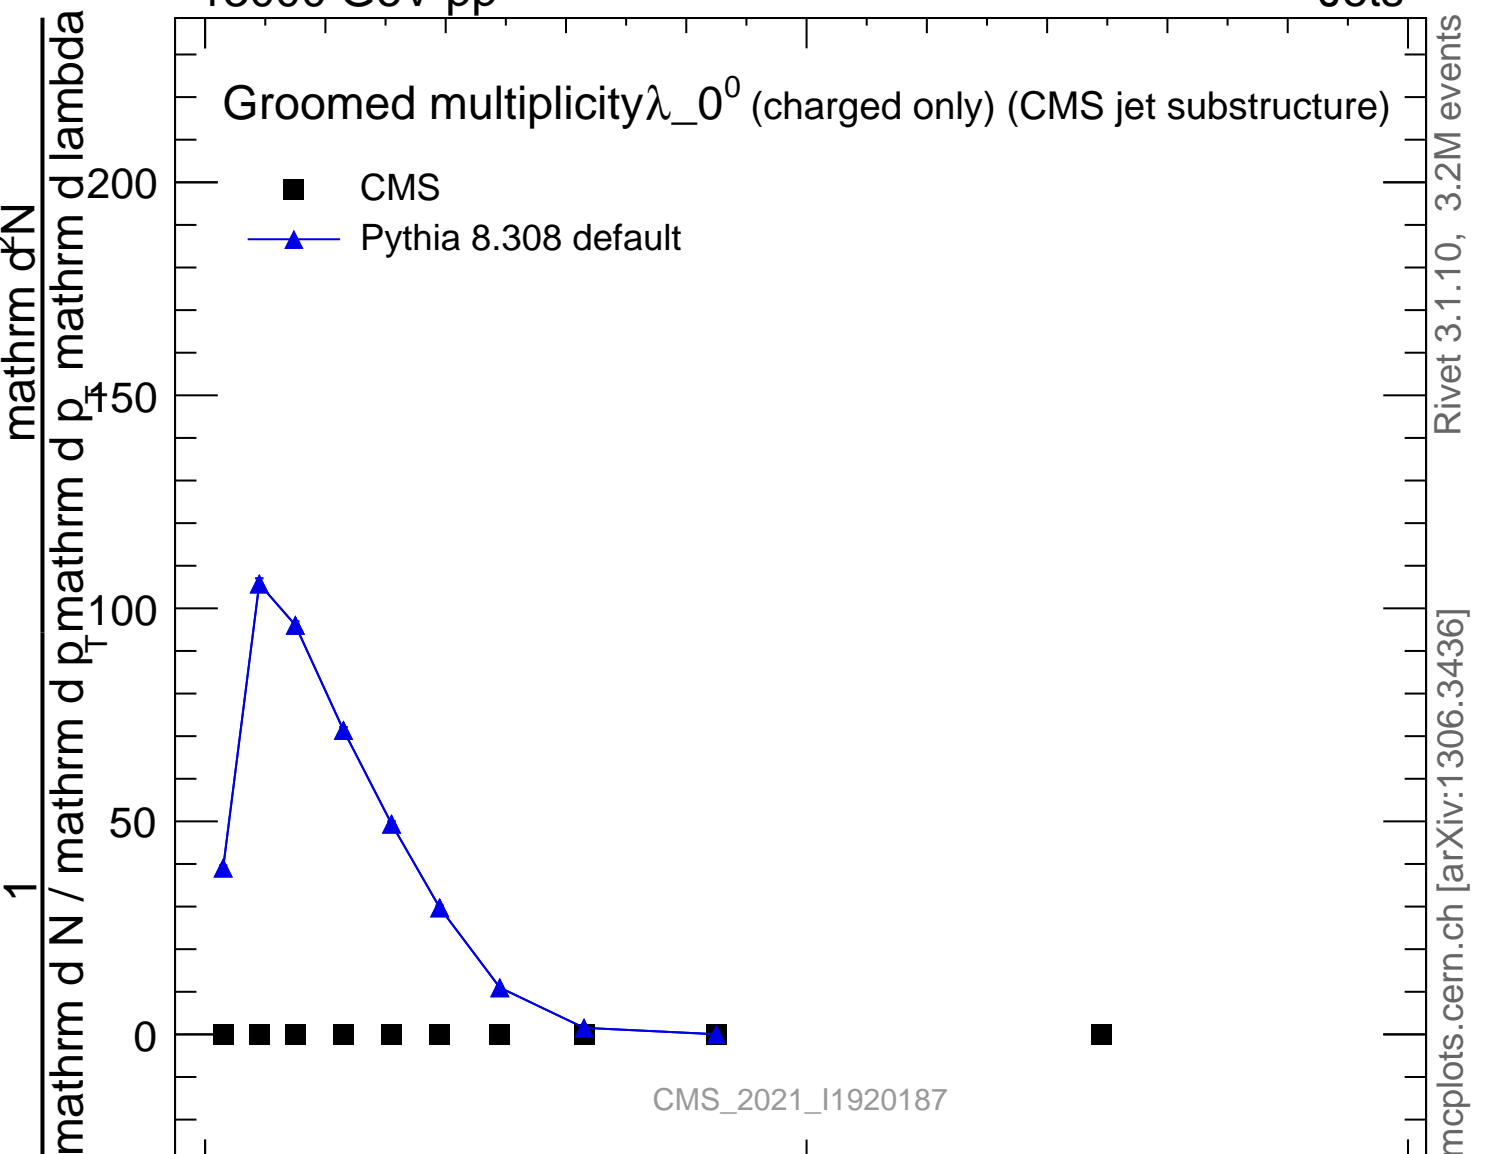

Groomed multiplicity  $\lambda_0^0$  (charged only) (CMS jet substructure)

- CMS
- ▲ Pythia 8.308 default

Rivet 3.1.10, 3.2M events  
mcplots.cern.ch [arXiv:1306.3436]