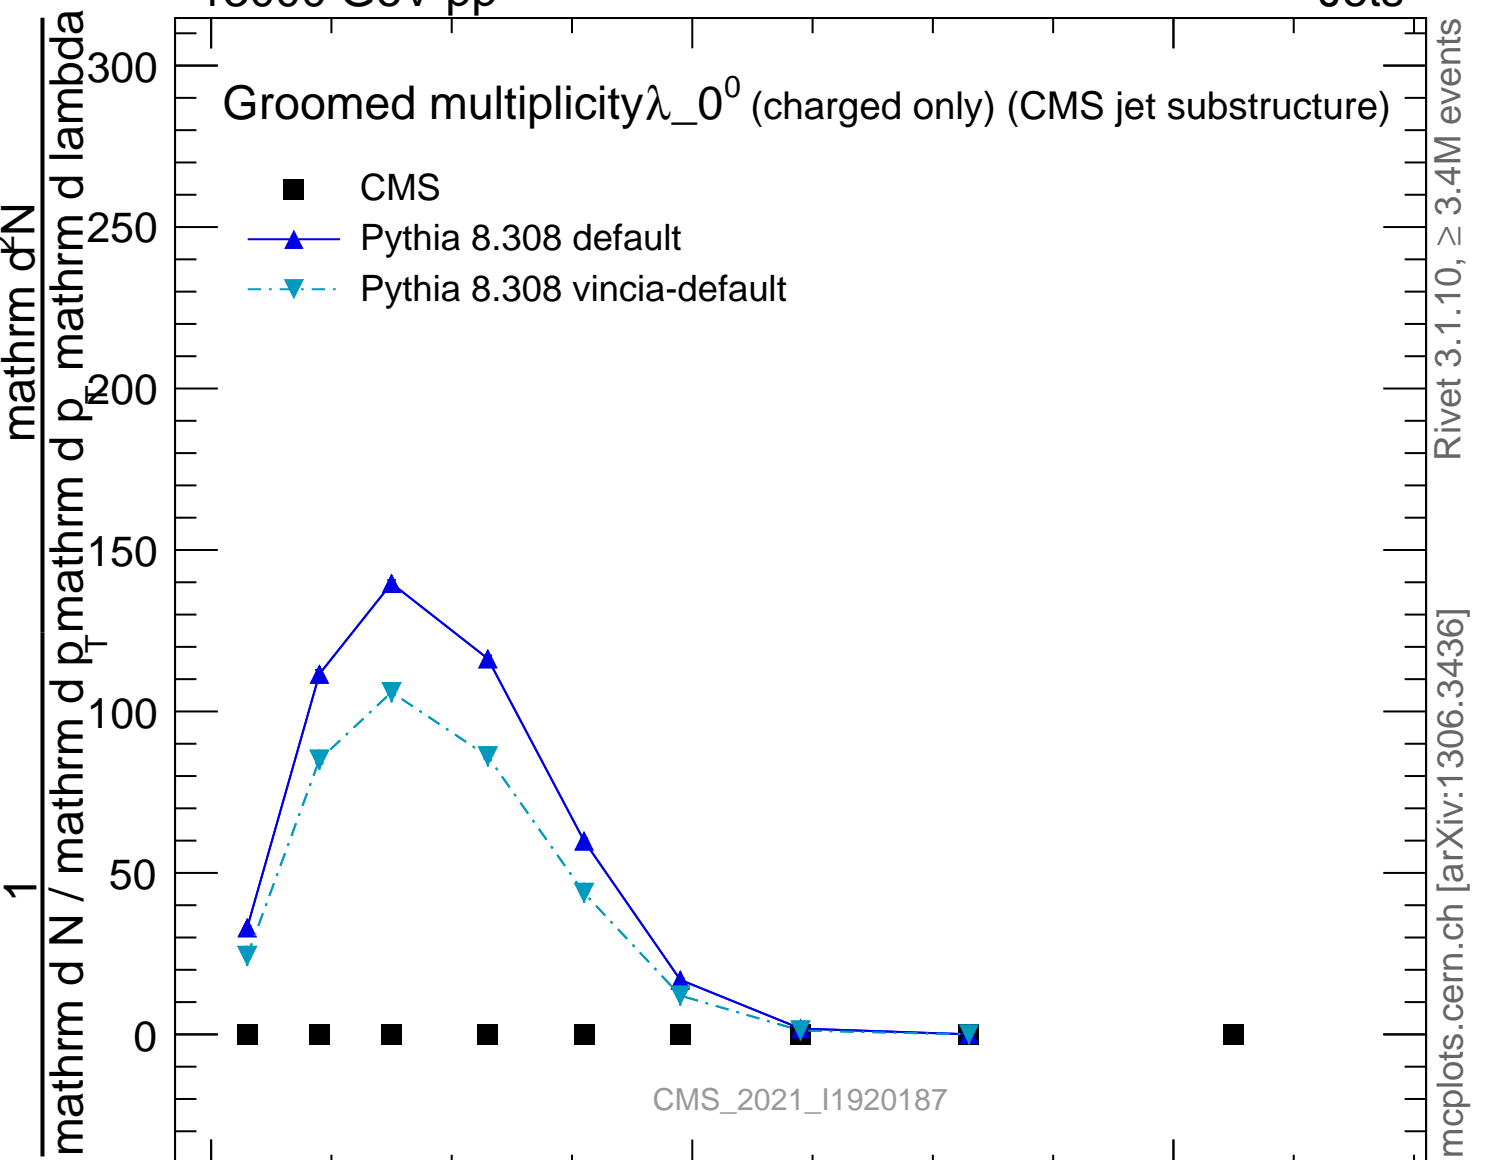

13000 GeV pp

Jets

Groomed multiplicity λ_0^0 (charged only) (CMS jet substructure)

- CMS
- ▲ Pythia 8.308 default
- ▼ Pythia 8.308 vincia-default

CMS_2021_I1920187

mcplots.cern.ch [arXiv:1306.3436]

Rivet 3.1.10, $\geq 3.4M$ events